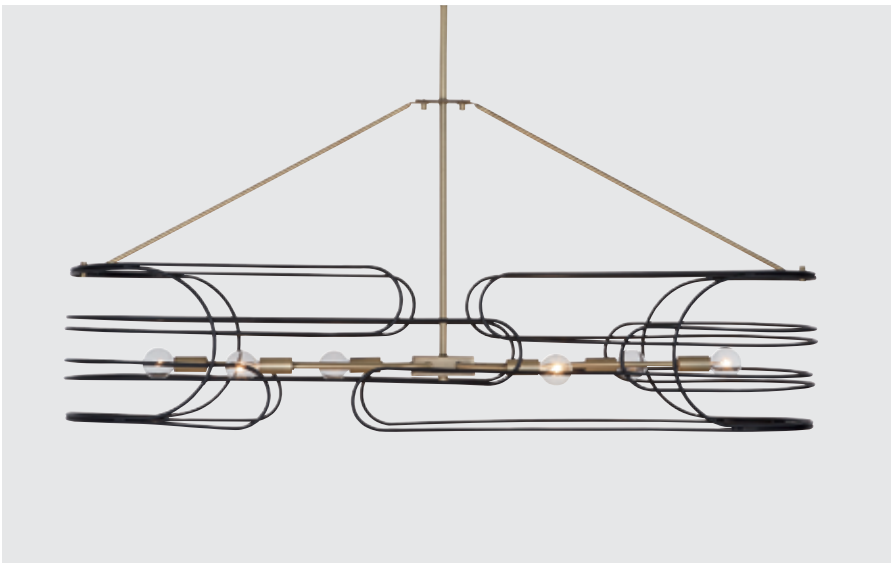

ARLO

◀ 832161AB ISLAND
Aged Brass and Black

46"W x 20.50"H x 13"E
Maximum Hanging Height: 71.50"
Includes 6"(1), 12"(1) & 18"(1) Removable Rods
12" Chain; 120" Wire
Canopy: 5"W x 0.75"H
6 - 60 Watt E12 Candelabra