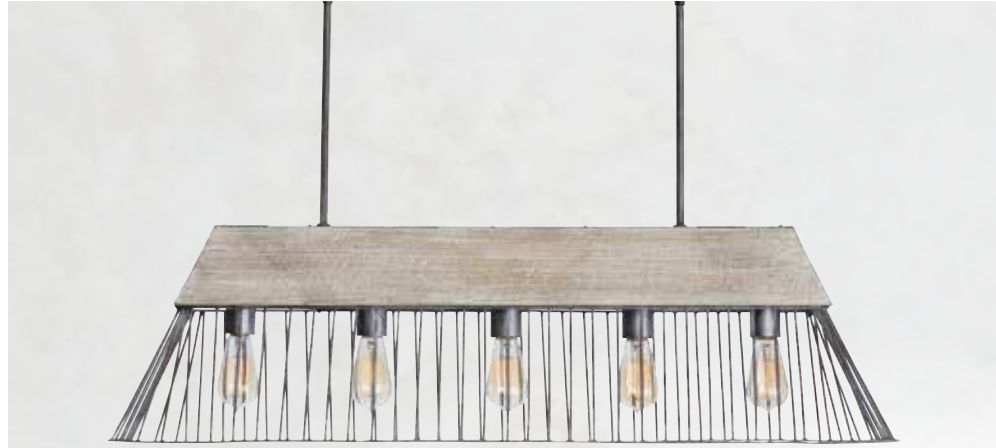

▲ 835051UW ISLAND
Urban Wash
42"W x 12"H x 11.50"E
Maximum Hanging Height: 66.75"
Includes 6"(2), 12"(2) & 18"(2) Removable Rods
12" Chain; 120" Wire
Canopy: 5"W x 1"H
5 - 100 Watt E26 Medium
Handcrafted of Mango Wood | Subtle Variation May Occur