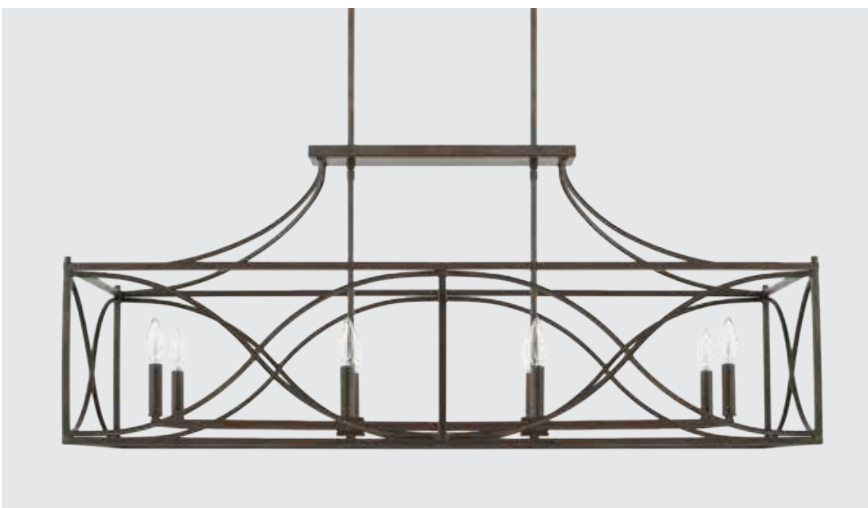

REMI

◀ 840401WN ISLAND

Brushed White Wash and
Nordic Iron

45.50"W x 17.25"H x 14.25"E
Maximum Hanging Height: 71.75"
Includes 6"(2), 12"(2) & 18"(2)
Removable Rods
12" Chain; 120" Wire
Canopy: 5.50"W x 1"H x 18"L
12 - 60 Watt E12 Candelabra
Handcrafted of Mango Wood
Wire-Brushed Finish
Subtle Variation May Occur