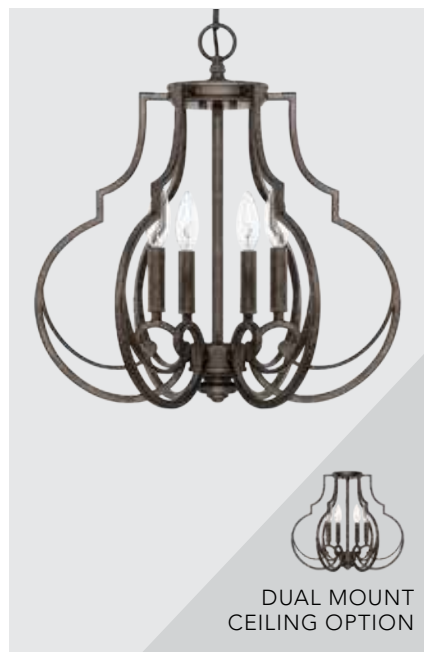

SINCLAIR

▲ 517441RB FOYER
Renaissance Brown
18"W x 19"H
Maximum Hanging Height: 142.50"
120" Chain; 180" Wire
Canopy: 5"W x 0.75"H
4 - 60 Watt E12 Candelabra
Convertible Dual Mount