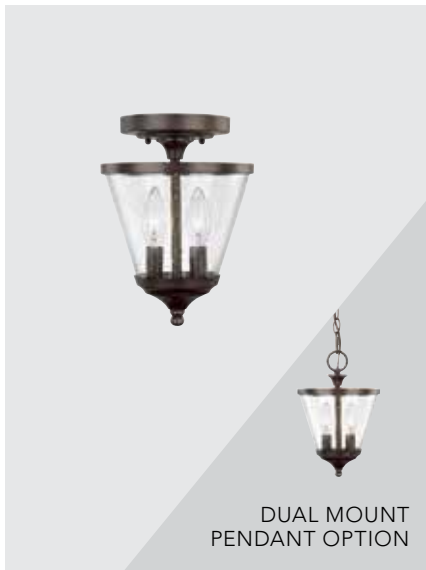

◀ 214141BN FLUSH
Brushed Nickel
13"W x 12.75"H
4 - 60 Watt E12 Candelabra
Clear Glass
Damp Rated

flush + semi-flush

DUAL MOUNT
PENDANT OPTION

DUAL MOUNT
PENDANT OPTION

MID CENTURY

- ◀ 321111AD PENDANT
Aged Brass
 - ◀ 321111PN PENDANT
Polished Nickel
- 11.25"W x 15"H
 Maximum Hanging Height: 62"
 Includes 6"(1), 12"(1) & 18"(1) Removable Rods
 12" Chain; 120" Wire
 Canopy: 5"W x 0.75"H
 1 - 100 Watt E26 Medium
 Clear Glass
 Convertible Dual Mount