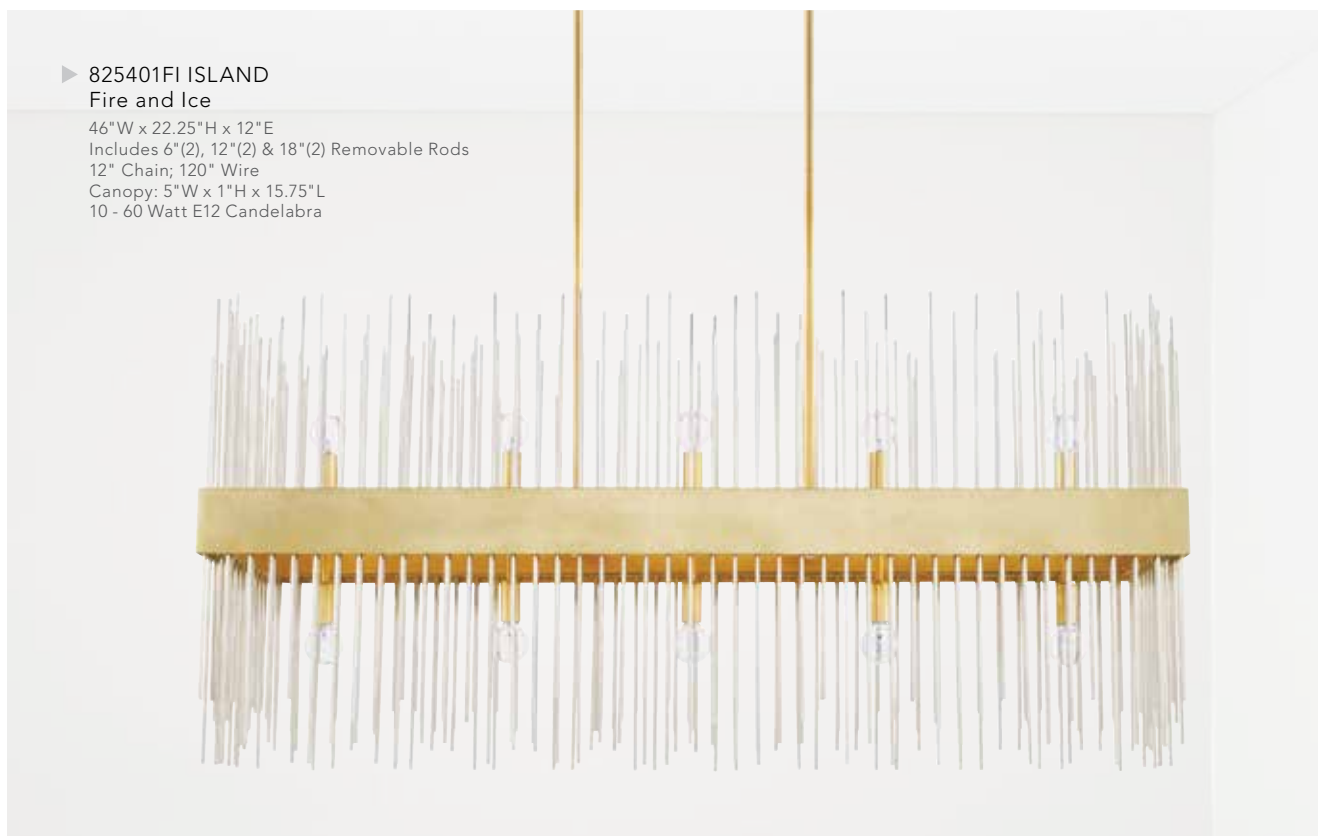

▶ 825401FI ISLAND
Fire and Ice

46"W x 22.25"H x 12"E
Includes 6"(2), 12"(2) & 18"(2) Removable Rods
12" Chain; 120" Wire
Canopy: 5"W x 1"H x 15.75"L
10 - 60 Watt E12 Candelabra