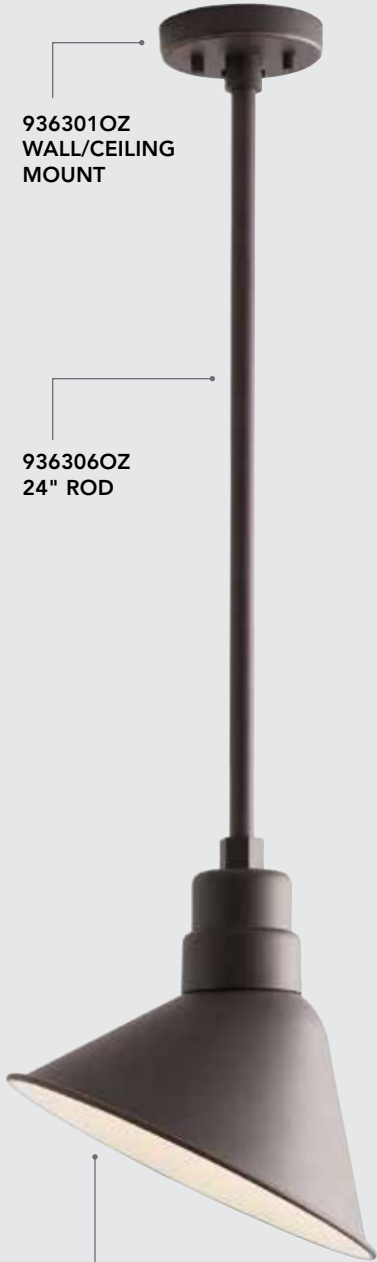

CHOOSE A SHADE

936301OZ
WALL/CEILING
MOUNT

936306OZ
24" ROD

936314OZ
12" ANGLE SHADE