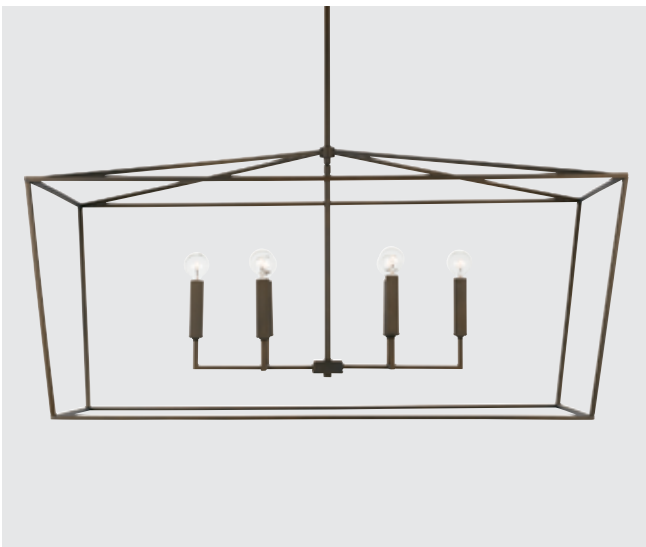

Maximum Hanging Height: 71.25"

Includes 6"(1), 12"(1) & 18"(1) Removable Rods

12" Chain; 120" Wire

Canopy: 5"W x 0.75"H

6 - 60 Watt E12 Candelabra

PAXTON

◀ 830941AB ISLAND
Aged Brass and Black
50.50"W x 8.25"H x 7.50"E
Maximum Hanging Height: 63"
Includes 6"(2), 12"(2) & 18"(2) Removable Rods
12" Chain; 120" Wire
Canopy: 5"W x 1"H x 16"L
4 - 100 Watt E26 Medium
Metal Shades