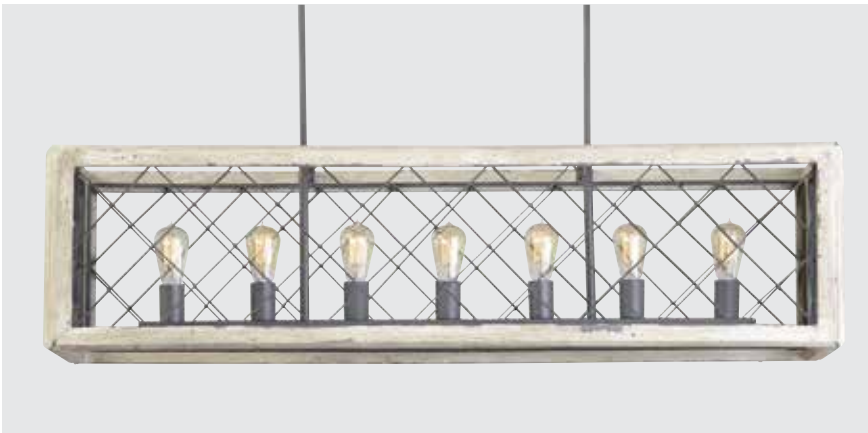

◀ 835271SS ISLAND

Sea Salt

51"W x 13"H x 14"E
Maximum Hanging Height: 67.75"
Includes 6"(2), 12"(2) & 18"(2) Removable Rods
12" Chain; 120" Wire
Canopy: 5"W x 1"H x 26"L
7 - 100 Watt E26 Medium
Handcrafted of Mango Wood
Distressed Finish
Subtle Variation May Occur