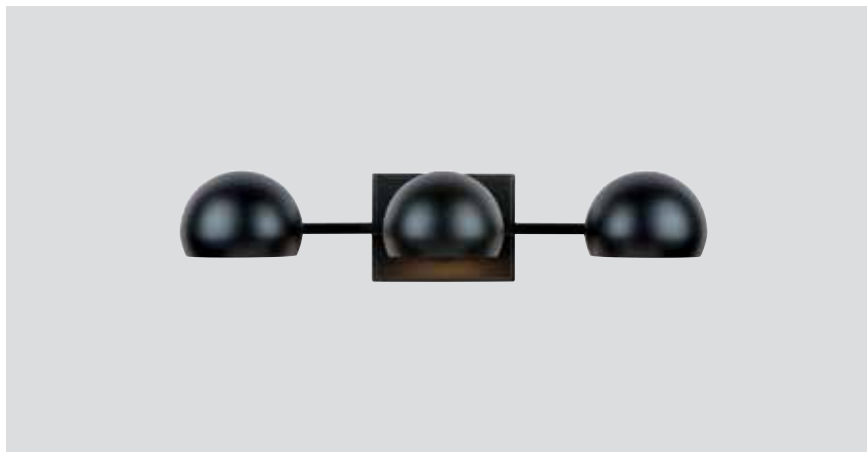

HADLEY

◀ 133131MB VANITY Matte Black

24"W x 5.50"H x 8"E
Backplate: 7"W x 5.25"H x 1.25"E
Ctr/Top: 2.75" Ctr/Btm: 2.75"
3 - 60 Watt E12 Candelabra
Tiltable Bolt-On Metal Shades with White Interior
Damp Rated