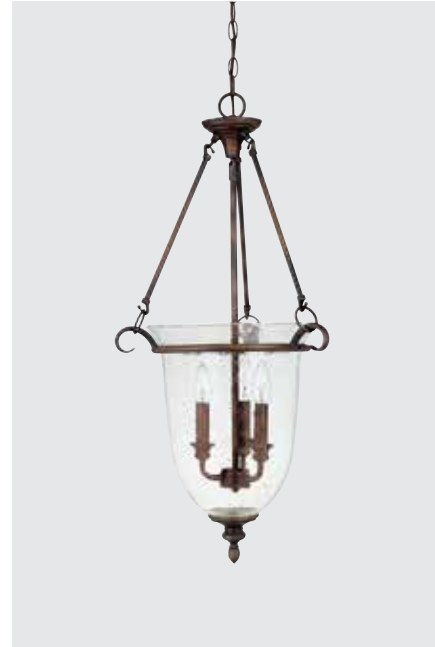

▲ **9310BB FOYER**
Burnished Bronze

▲ **9310MN FOYER**
Matte Nickel

17"W x 31.50"H
Maximum Hanging Height: 157.50"
120" Chain; 180" Wire
Canopy: 5"W x 1"H
3 - 60 Watt E12 Candelabra
Clear Seeded Glass