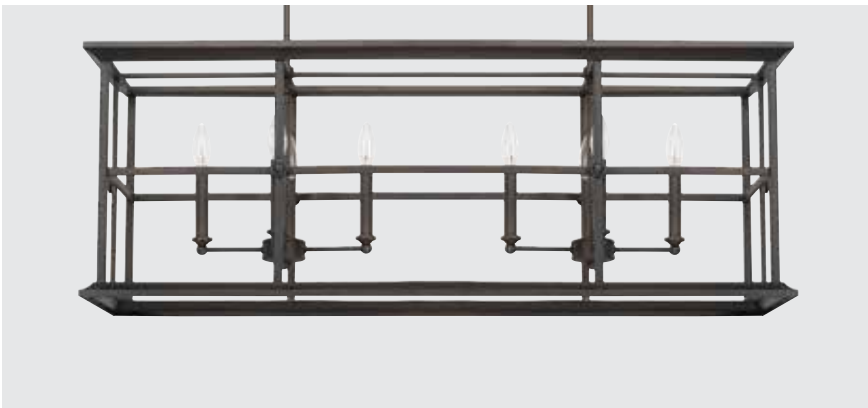

WEST PORT
◀ 820181OB ISLAND
Old Bronze
44"W x 15.75"H x 13"E
Maximum Hanging Height: 71"
Includes 6"(2), 12"(2) & 18"(2) Removable Rods
12" Chain; 120" Wire
Canopy: 5"W x 1"H x 22"L
8 - 60 Watt E12 Candelabra
Damp Rated