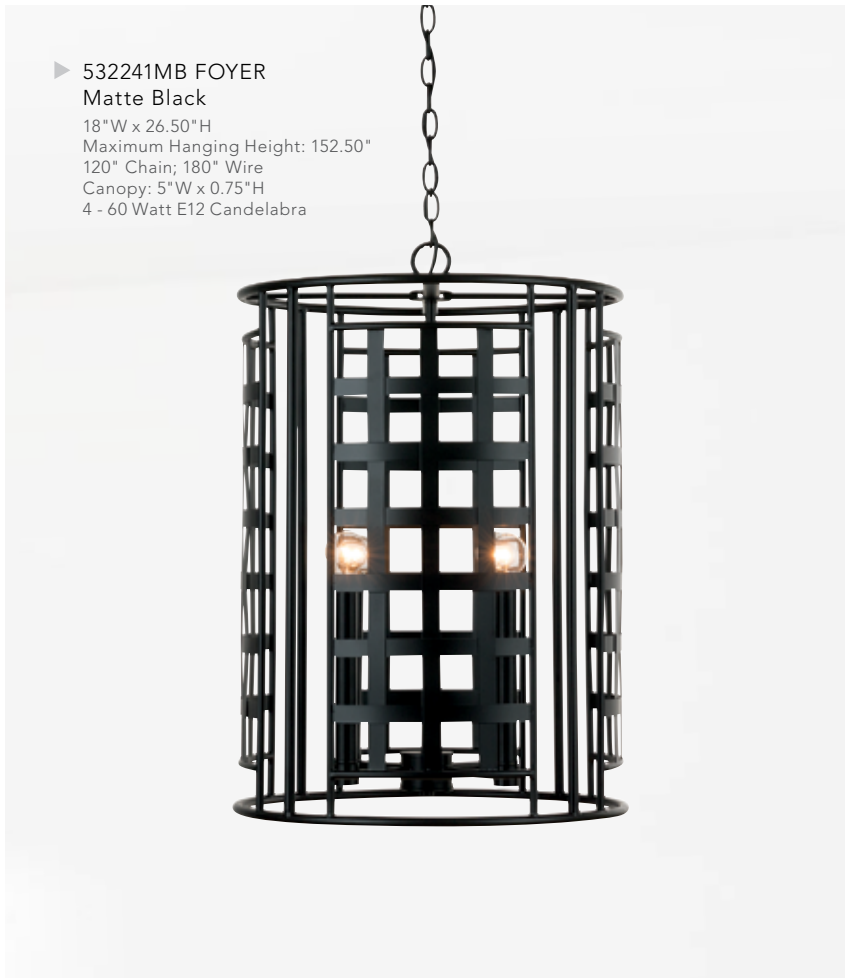

▶ 532241MB FOYER
Matte Black
18"W x 26.50"H
Maximum Hanging Height: 152.50"
120" Chain; 180" Wire
Canopy: 5"W x 0.75"H
4 - 60 Watt E12 Candelabra