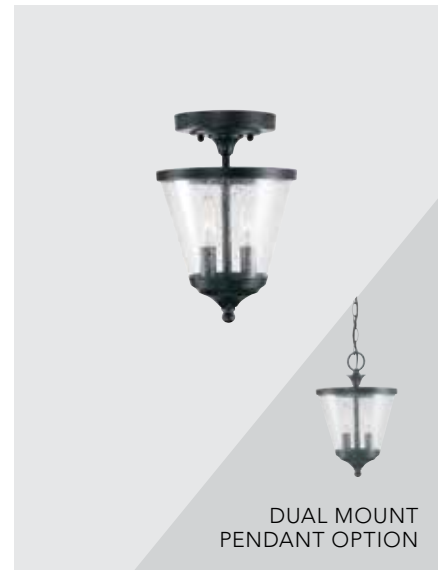

DUAL MOUNT
PENDANT OPTION

DUAL MOUNT
PENDANT OPTION

DUAL MOUNT
PENDANT OPTION

STANTON

- ▲ 4032BB-236 FOYER
Burnished Bronze
- 7.75"W x 11.75"H
 Maximum Hanging Height: 77.75"
 60" Chain; 120" Wire
 Canopy: 5.50"W x 1"H
 2 - 60 Watt E12 Candelabra
 Clear Seeded Glass
 Convertible Dual Mount