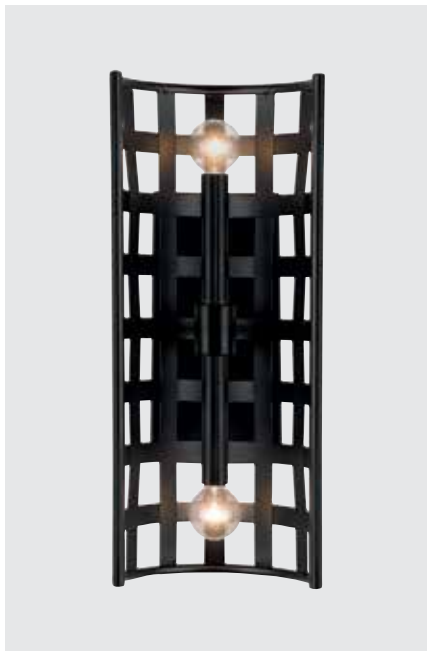

GARRISON

▲ 632221MB SCONCE
Matte Black
7.50"W x 18.50"H x 4.75"E
Backplate: 5"W x 10.25"H x 0.75"E
Ctr/Top: 9.25" Ctr/Btm: 9.25"
2 - 60 Watt E12 Candelabra
Damp Rated