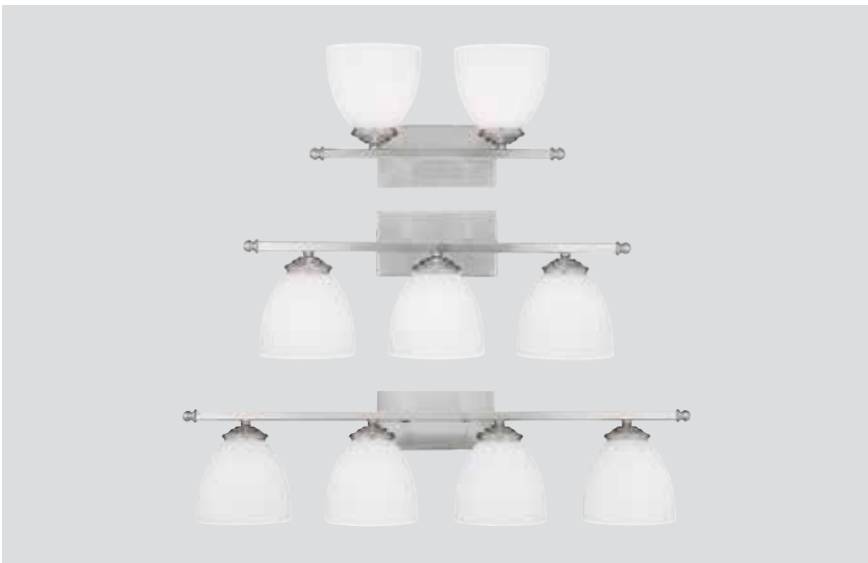

CHAPMAN

◀ 8402MN-202 VANITY Matte Nickel
16"W x 9"H x 7.50"E
Backplate: 8"W x 4.50"H x 1"E
Ctr/Top: 2.50" Ctr/Btm: 6.50"
2 - 100 Watt E26 Medium
Soft White Glass | Damp Rated

◀ 8403MN-202 VANITY Matte Nickel
24"W x 9"H x 7.50"E
Backplate: 8"W x 4.50"H x 1"E
Ctr/Top: 6.50" Ctr/Btm: 2.50"
3 - 100 Watt E26 Medium
Soft White Glass | Damp Rated

◀ 8404MN-202 VANITY Matte Nickel
32"W x 9"H x 7.50"E
Backplate: 8"W x 4.50"H x 1"E
Ctr/Top: 2.50" Ctr/Btm: 6.50"
4 - 100 Watt E26 Medium
Soft White Glass
Damp Rated