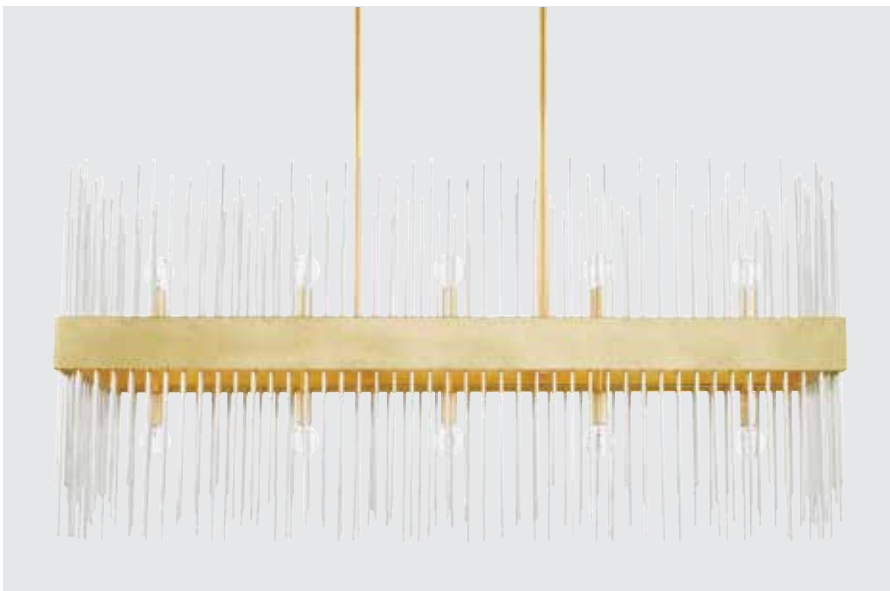

LENA

◀ 825401FI ISLAND
Fire and Ice

46"W x 22.25"H x 12"E
Maximum Hanging Height: 67"
Includes 6"(2), 12"(2) & 18"(2) Removable Rods
12" Chain; 120" Wire
Canopy: 5"W x 1"H x 15.75"L
10 - 60 Watt E12 Candelabra