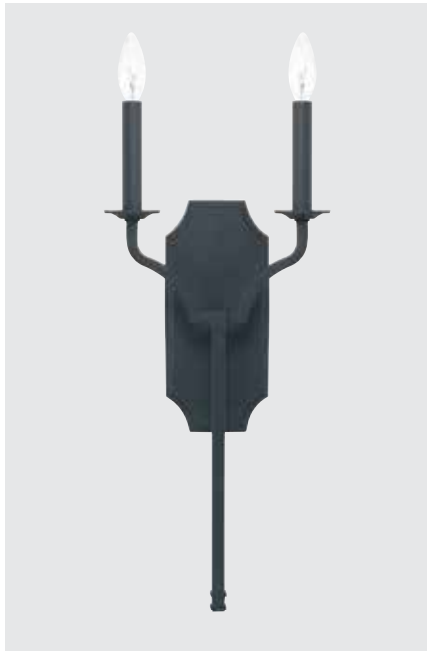

RAVENWOOD

▲ 619821BI SCONCE
Black Iron
9.75"W x 22"H x 4"E
Backplate: 4.75"W x 10.50"H x 1"E
Ctr/Top: 9.25" Ctr/Btm: 12.75"
2 - 60 Watt E12 Candelabra
Damp Rated
ADA