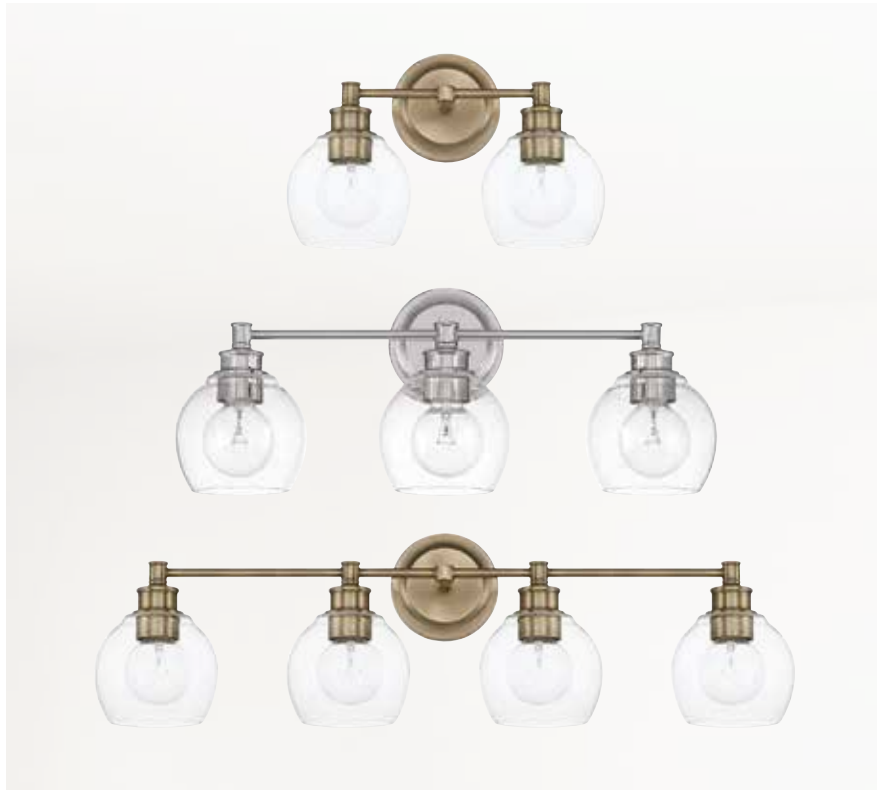

▲ 321111PN PENDANT
Polished Nickel
321111AD PENDANT
Aged Brass
11.25"W x 15"H
Maximum Hanging Height: 62"
Includes 6"(1), 12"(1) & 18"(1) Removable Rods
12" Chain; 120" Wire
Canopy: 5"W x 0.75"H
1 - 100 Watt E26 Medium
Clear Glass
Convertible Dual Mount

▶ 121121AD-426 VANITY
Aged Brass
121121PN-426 VANITY
Polished Nickel
14.50"W x 9.75"H x 6.75"E
Backplate: 5.25"W x 5.25"H x 1"E
Ctr/Top: 2.75" Ctr/Btm: 7"
2 - 100 Watt E26 Medium
Clear Glass
Damp Rated

▶ 121131PN-426 VANITY
Polished Nickel
121131AD-426 VANITY
Aged Brass
23.50"W x 9.75"H x 6.75"E
Backplate: 5.25"W x 5.25"H x 1"E
Ctr/Top: 2.75" Ctr/Btm: 7"
3 - 100 Watt E26 Medium
Clear Glass
Damp Rated

▶ 121141AD-426 VANITY
Aged Brass
121141PN-426 VANITY
Polished Nickel
32"W x 9.75"H x 6.75"E
Backplate: 5.25"W x 5.25"H x 1"E
Ctr/Top: 2.75" Ctr/Btm: 7"
4 - 100 Watt E26 Medium
Clear Glass
Damp Rated