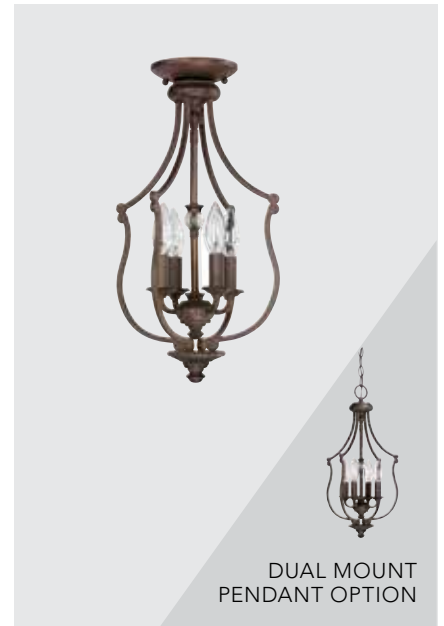

LEIGH
▲ 4704BB FOYER
Burnished Bronze
10.50"W x 19.75"H
Maximum Hanging Height: 144.25"
120" Chain; 180" Wire
Canopy: 5"W x 1"H
4 - 60 Watt E12 Candelabra
K9 Crystal | Convertible Dual Mount