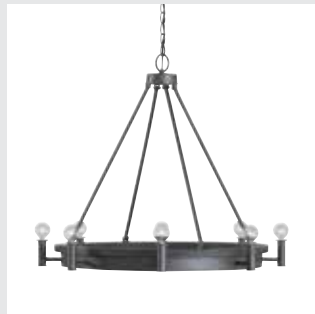

ASHTON
PAGES 36 - 39