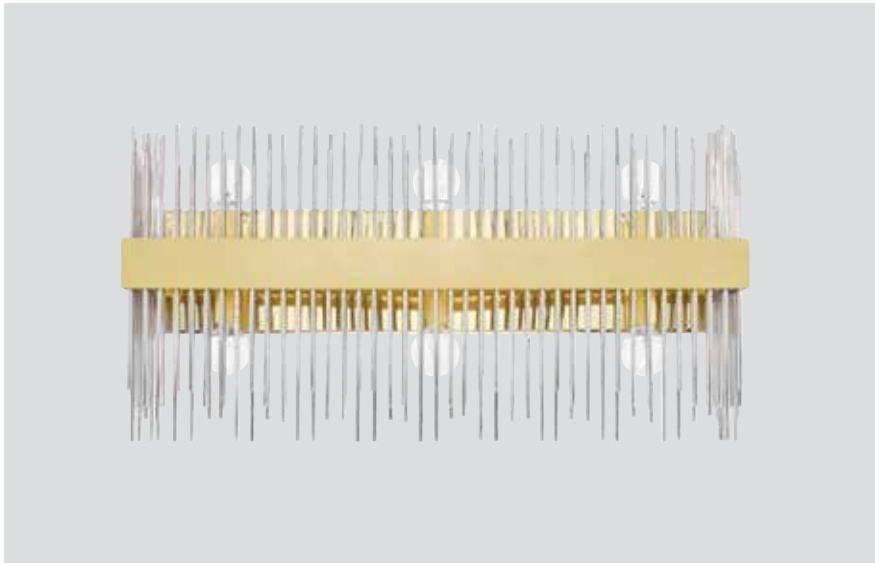

vanity lights

LENA

◀ 125461FI VANITY

Fire and Ice

24.25"W x 12.25"H x 5.75"E
Backplate: 24.25"W x 5"H x 0.75"E
Ctr/Top: 5.50" Ctr/Btm: 6.75"
6 - 60 Watt E12 Candelabra
Damp Rated