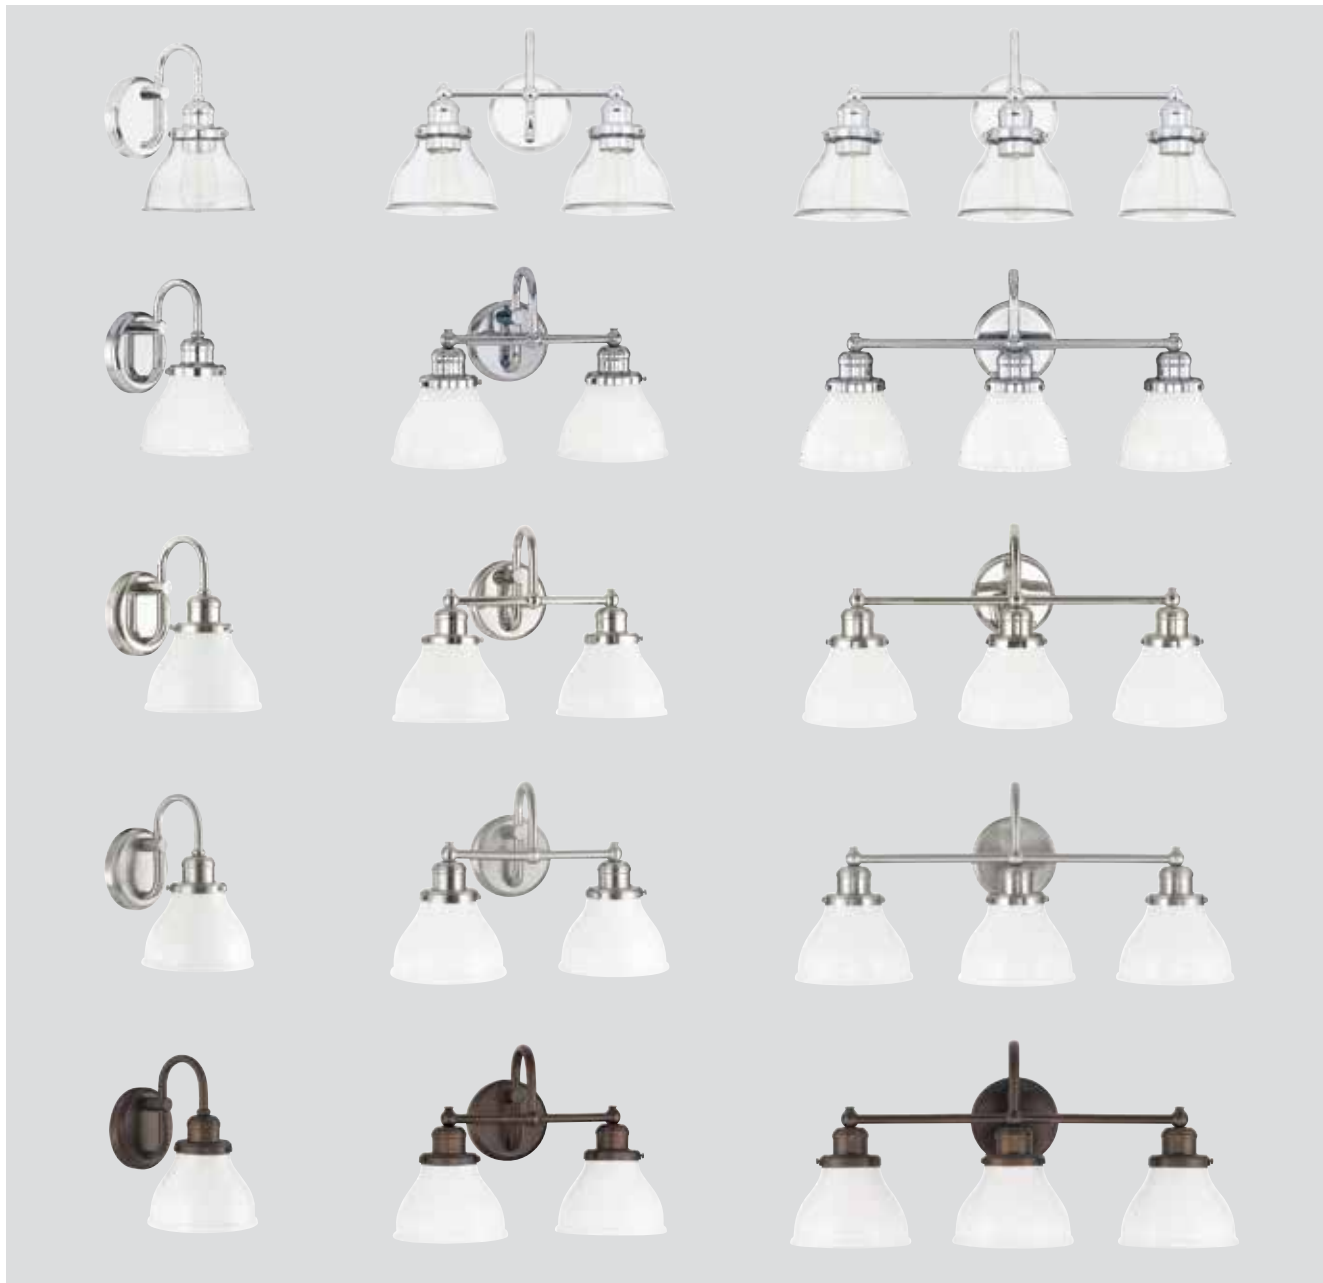

vanity lights

BAXTER

1. ▲ 8301CH-461 SCONCE
     Chrome with Clear Glass
   - ▲ 8301CH-128 SCONCE
     Chrome with Milk Glass
   - ▲ 8301PN-128 SCONCE
     Polished Nickel with Milk Glass
   - ▲ 8301BN-128 SCONCE
     Brushed Nickel with Milk Glass
   - ▲ 8301BB-128 SCONCE
     Burnished Bronze with Milk Glass
- 6.50"W x 10"H x 8.25"E
  Backplate: 5"W x 5"H x 1"E
  Ctr/Top: 5.50" Ctr/Btm: 4.50"
  1 - 100 Watt E26 Medium
  Damp Rated

BAXTER

1. ▲ 8302CH-461 VANITY
     Chrome with Clear Glass
   - ▲ 8302CH-128 VANITY
     Chrome with Milk Glass
   - ▲ 8302PN-128 VANITY
     Polished Nickel with Milk Glass
   - ▲ 8302BN-128 VANITY
     Brushed Nickel with Milk Glass
   - ▲ 8302BB-128 VANITY
     Burnished Bronze with Milk Glass
- 16.25"W x 11"H x 8.25"E
  Backplate: 5"W x 5"H x 1"E
  Ctr/Top: 4.50" Ctr/Btm: 6.50"
  2 - 100 Watt E26 Medium
  Damp Rated

BAXTER

1. ▲ 8303CH-461 VANITY
     Chrome with Clear Glass
   - ▲ 8303CH-128 VANITY
     Chrome with Milk Glass
   - ▲ 8303PN-128 VANITY
     Polished Nickel with Milk Glass
   - ▲ 8303BN-128 VANITY
     Brushed Nickel with Milk Glass
   - ▲ 8303BB-128 VANITY
     Burnished Bronze with Milk Glass
- 24.25"W x 11"H x 8.25"E
  Backplate: 5"W x 5"H x 1"E
  Ctr/Top: 4.50" Ctr/Btm: 6.50"
  3 - 100 Watt E26 Medium
  Damp Rated