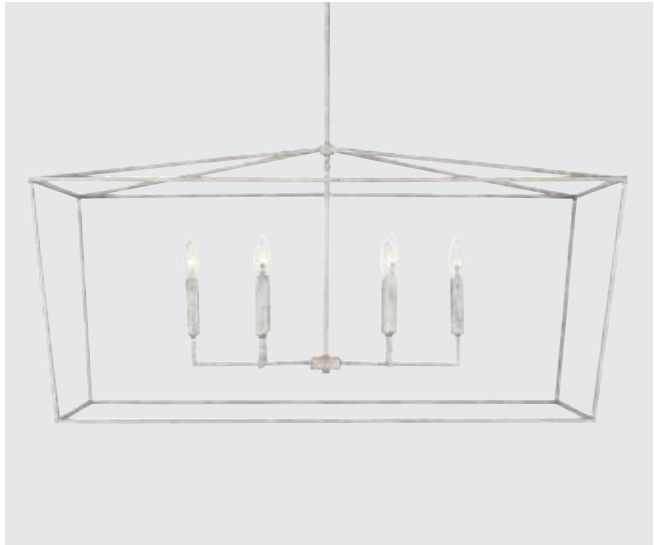

Maximum Hanging Height: 71.25"

Includes 6"(1), 12"(1) & 18"(1) Removable Rods

12" Chain; 120" Wire

Canopy: 5"W x 0.75"H

6 - 60 Watt E12 Candelabra

PAXTON

◀ 830941AB ISLAND
Aged Brass and Black
50.50"W x 8.25"H x 7.50"E
Maximum Hanging Height: 63"
Includes 6"(2), 12"(2) & 18"(2) Removable Rods
12" Chain; 120" Wire
Canopy: 5"W x 1"H x 16"L
4 - 100 Watt E26 Medium
Metal Shades