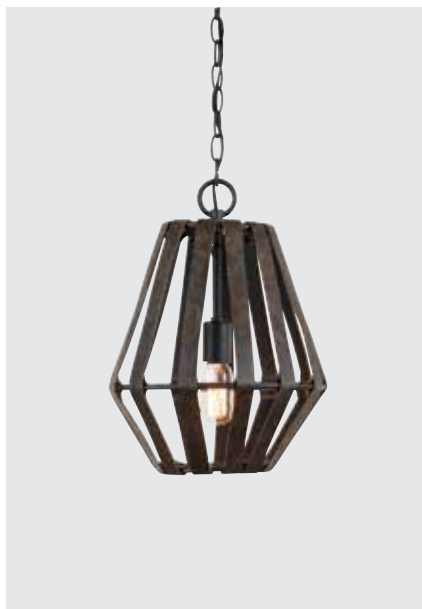

WALKER

▲ 330711RI PENDANT

Rustic Iron

11.50"W x 15.75"H

Maximum Hanging Height: 141.75"

120" Chain; 180" Wire

Canopy: 5"W x 0.75"H

1 - 100 Watt E26 Medium

Leather Straps