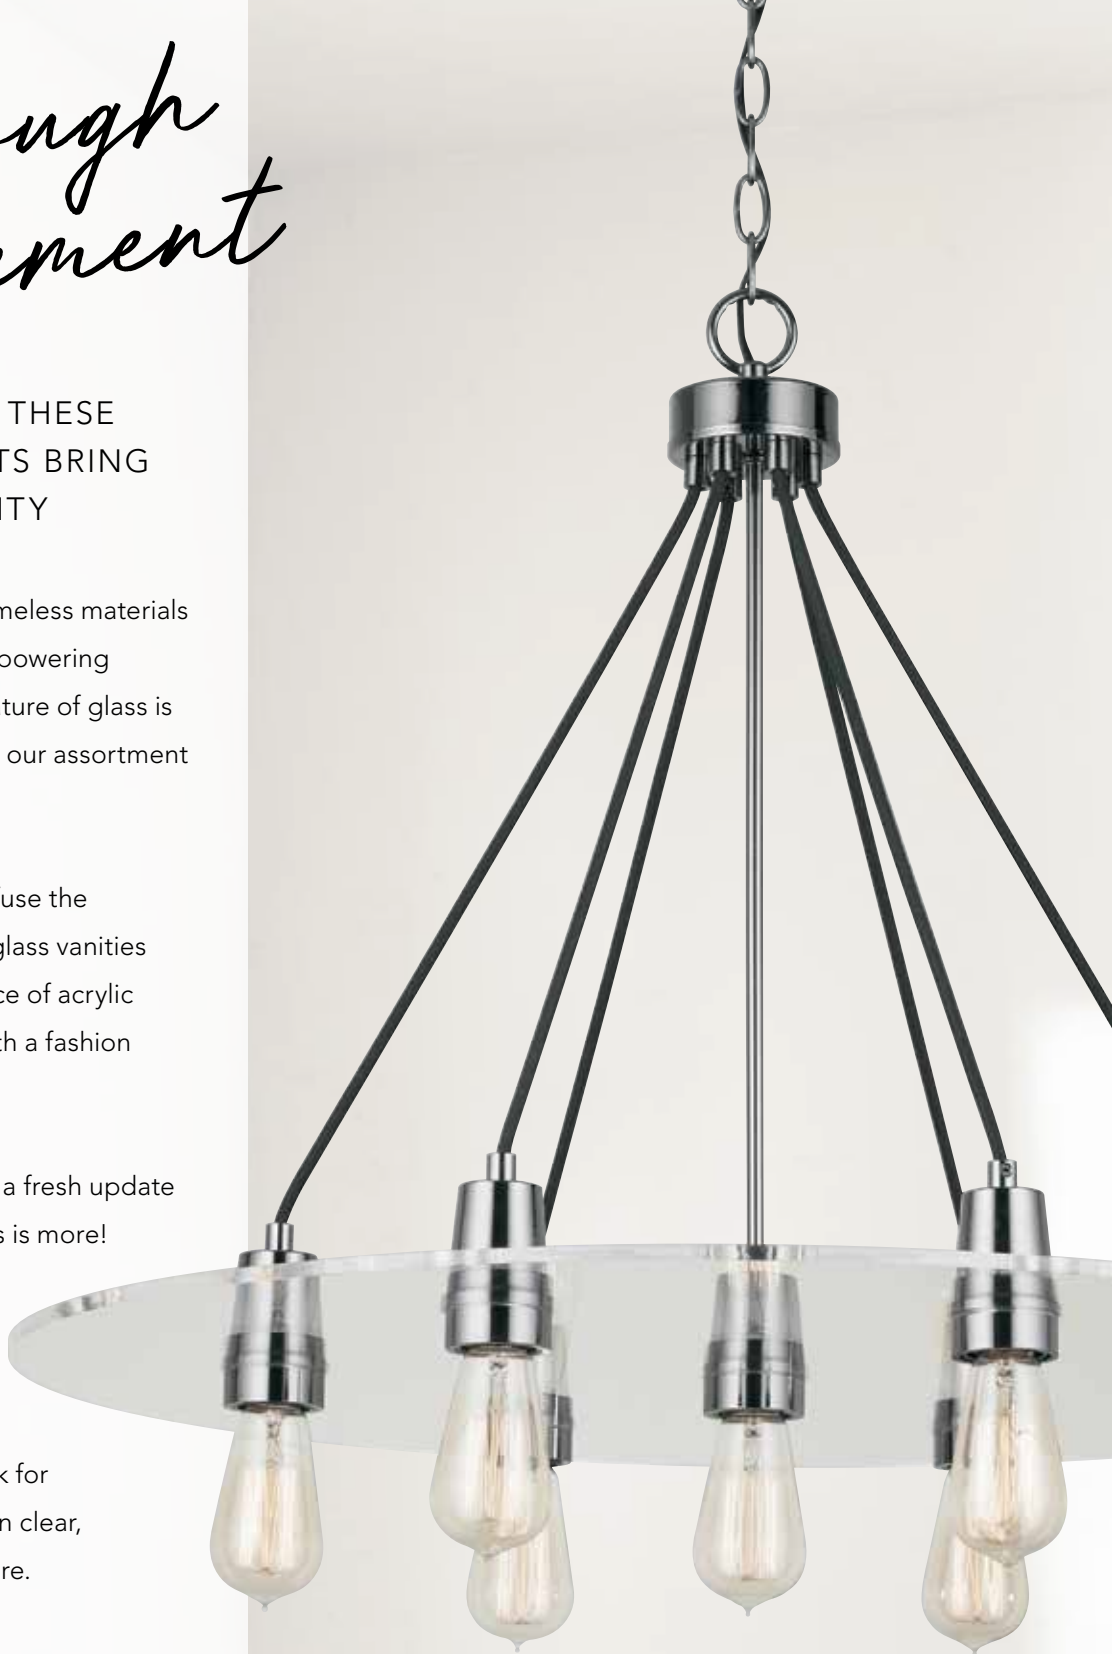

see-through statement

CLEARLY COMPELLING, THESE
UNIQUE GLASS ACCENTS BRING
LIGHT WITH PERSONALITY

Contemporary style fused with timeless materials create eye-catching, but not overpowering designs. The clear, transparent nature of glass is interpreted in unique ways across our assortment of glass fixtures.

Textured and patterned glass diffuse the light and create a warm glow on glass vanities and pendants, while a simple piece of acrylic can create understated drama with a fashion forward twist.

The modern silhouettes make for a fresh update to the classic material. Clearly less is more!

Can't get enough glass fixtures?

Be sure to explore our vanity, pendant, foyer, and sconce categories in the back of the book for our full offering of glass fixtures, in clear, embossed, stone seeded and more.

▲ 438071BC CHANDELIER
Black Chrome
30"W x 23.50"H
Maximum Hanging Height: 149.50"
120" Chain; 180" Wire
Canopy: 5"W x 0.75"H
7 - 100 Watt E26 Medium
Clear Acrylic Disc