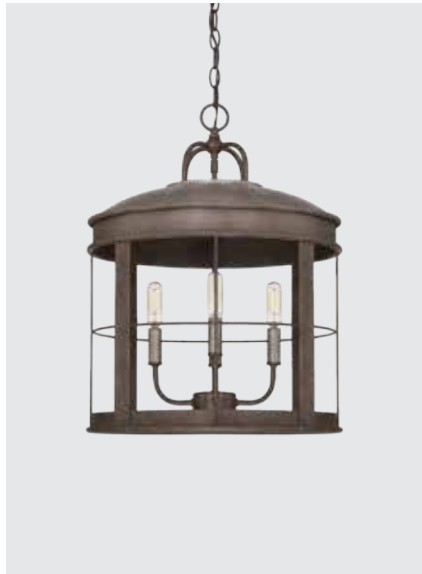

▲ 329741UG PENDANT
Urban Grey
16"W x 21"H
Maximum Hanging Height: 147"
120" Chain; 180" Wire
Canopy: 5"W x 0.75"H
4 - 60 Watt E12 Candelabra
Handcrafted Finish | Subtle Variation May Occur