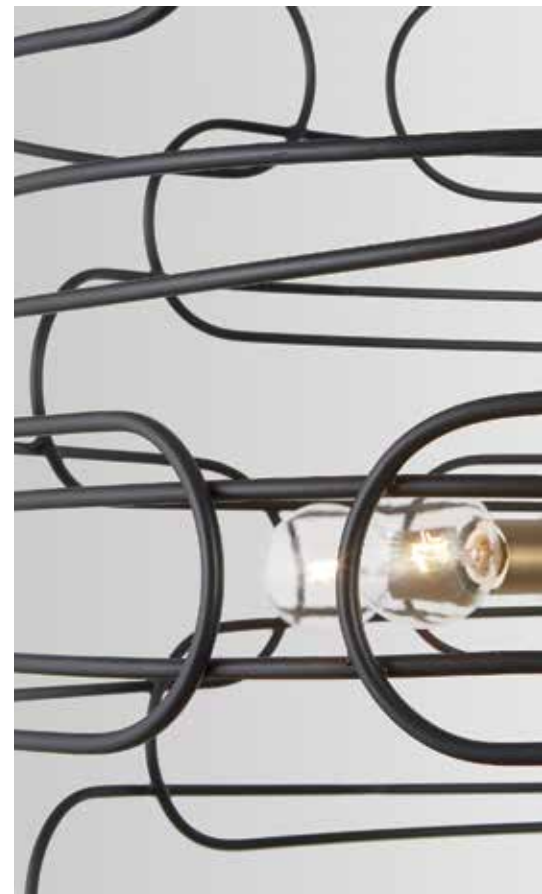

- ▲ 832161AB ISLAND
  Aged Brass and Black
  46"W x 20.50"H x 13"E
  Maximum Hanging Height: 71.50"
  Includes 6"(1), 12"(1) & 18"(1)
  Removable Rods
  12" Chain; 120" Wire
  Canopy: 5"W x 0.75"H
  6 - 60 Watt E12 Candelabra

- 332161AB PENDANT
  Aged Brass and Black
  22"W x 23.50"H
  Maximum Hanging Height: 75"
  Includes 6"(1), 12"(1) & 18"(1)
  Removable Rods
  12" Chain; 120" Wire
  Canopy: 5"W x 0.75"H
  6 - 60 Watt E12 Candelabra