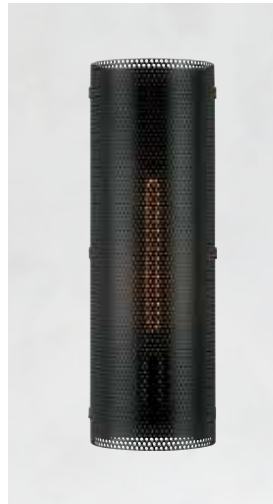

◀ 631211AB SCNCE
Aged Brass and Black

6"W x 18.25"H
Backplate: 5.75"W x 18"H x 0.75"E
Ctr/Top: 9" Ctr/Btm: 9.25"
1 - 100 Watt E26 Medium
Perforated Metal Shade
Damp Rated