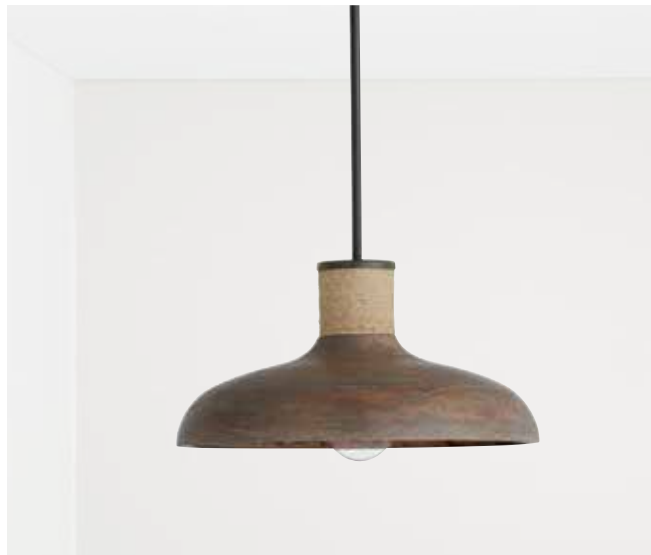

8.50"W x 19"H
Maximum Hanging Height: 69.50"
Includes 6"(1), 12"(1) & 18"(1)
Removable Rods
12" Chain; 120" Wire
Canopy: 5"W x 1"H
1 - 100 Watt E26 Medium
Handcrafted of Mango Wood
Subtle Variation May Occur
Intricately Hand-Wrapped
Natural Jute

▲ 340312YG PENDANT
Grey Wash and Iron Silk

17"W x 8.75"H
Maximum Hanging Height: 59.25"
Includes 6"(1), 12"(1) & 18"(1) Removable Rods
12" Chain; 120" Wire
Canopy: 5"W x 1"H
1 - 100 Watt E26 Medium
Handcrafted of Mango Wood | Subtle Variation May Occur
Natural Jute Accents