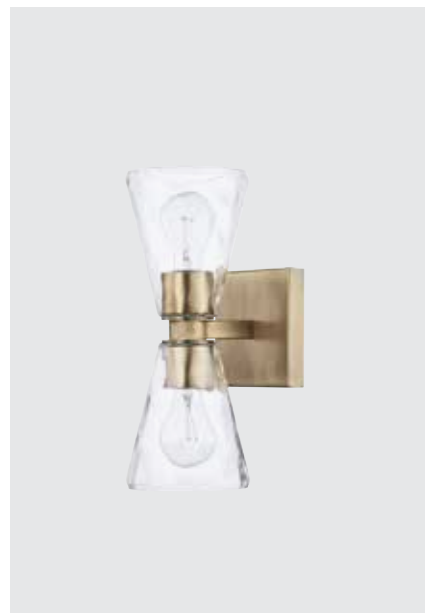

LYRA

▲ 627522AD-456 SCONCE
Aged Brass
5.25"W x 13"H x 7"E
Backplate: 5"W x 5"H x 0.75"E
Ctr/Top: 6.50" Ctr/Btm: 6.50"
2 - 60 Watt E26 Medium
Clear Water Glass
Damp Rated