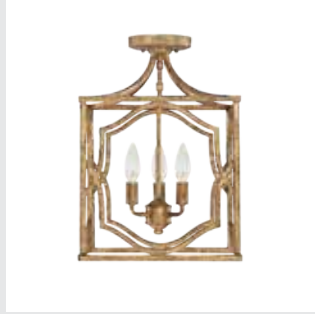

FOYERS + PENDANTS
PAGES 272 - 361