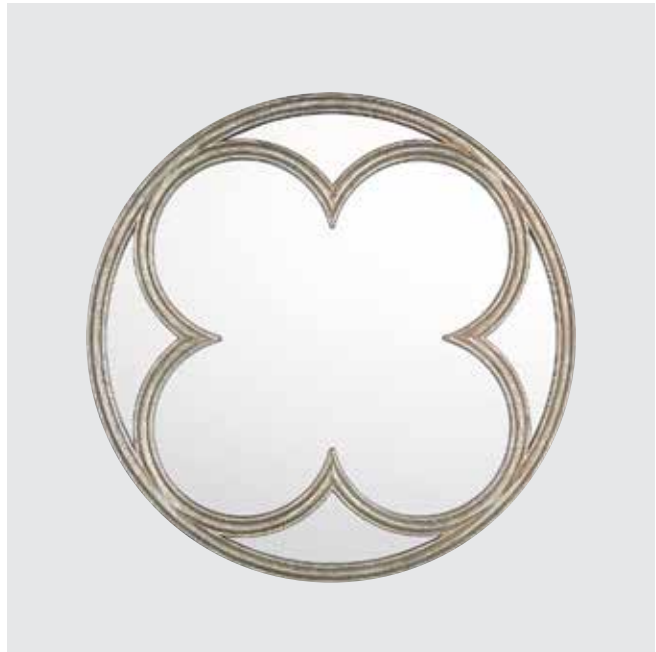

▲ M303085 MIRROR
Mystic
32"W x 32"H x 1"E
Interior Mirror Dimensions: 29.25"W x 29.25"H
Mounting Bracket with D-Ring Hangers