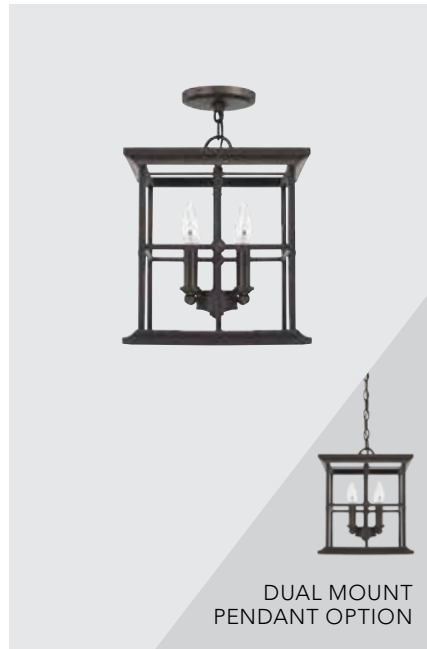

DUAL MOUNT
PENDANT OPTION

DUAL MOUNT
PENDANT OPTION

WEST PORT

- ▲ 520141OB FOYER
  Old Bronze
  12"W x 14.25"H
  Maximum Hanging Height: 141.50"
  120" Chain; 180" Wire
  Canopy: 5"W x 0.75"H
  4 - 60 Watt E12 Candelabra
  Damp Rated
  Convertible Dual Mount