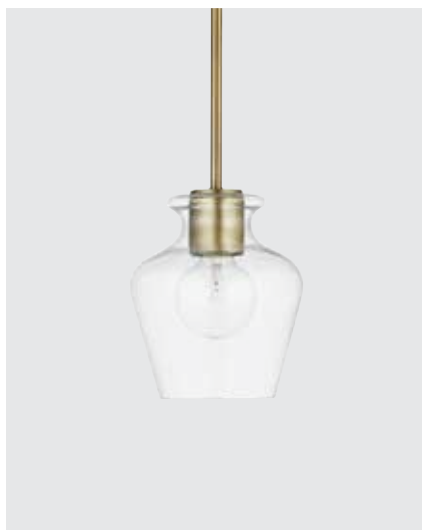

DANES
◀ 338111CH-489 PENDANT
Chrome

◀ 338111AD-489 PENDANT
Aged Brass
6.75"W x 8"H
Maximum Hanging Height: 58.75"
Includes 6"(1), 12"(1) & 18"(1) Removable Rods
12" Chain; 120" Wire
Canopy: 5"W x 0.75"H
1 - 100 Watt E26 Medium
Clear Glass