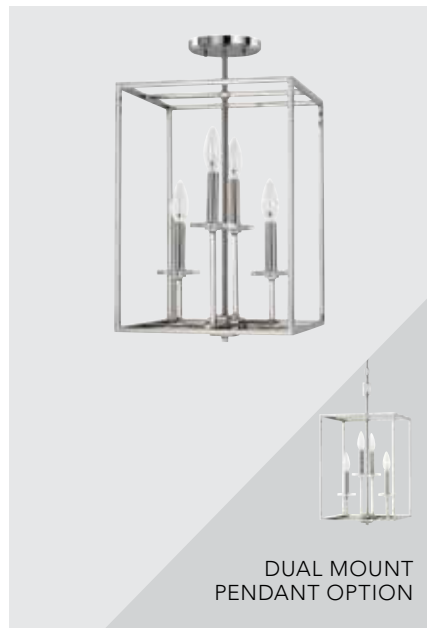

LONDON

- ▲ 4500SY FOYER
Surrey
9"W x 15"H
Maximum Hanging Height: 141"
120" Chain; 180" Wire
Canopy: 5"W x 1"H
4 - 60 Watt E12 Candelabra
Convertible Dual Mount

DUAL MOUNT
PENDANT OPTION

MORGAN

- ▲ 7001BB FOYER
Burnished Bronze
12"W x 22.75"H
Maximum Hanging Height: 147.75"
120" Chain; 180" Wire
Canopy: 5"W x 0.75"H
4 - 60 Watt E12 Candelabra
K9 Crystals | Convertible Dual Mount