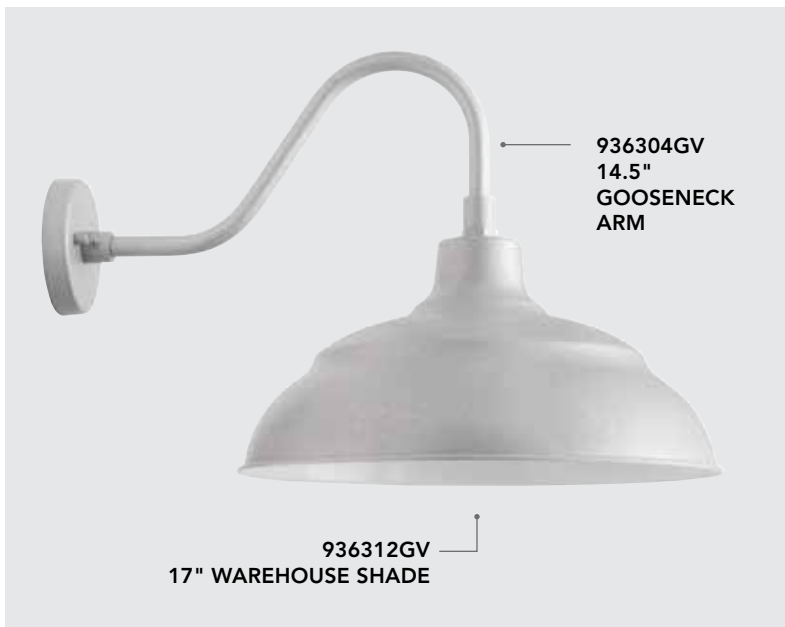

CHOOSE AN ARM

12" ROD
◀ 936305BK Black
936305GV Galvanized
936305OZ Oiled Bronze
0.75"D x 12"L

10" GOOSENECK ARM
◀ 936303OZ Oiled Bronze
936303BK Black
936303GV Galvanized
5"W x 8"H x 11"L
Wall mount backplate included

24" ROD
◀ 936306GV Galvanized
936306BK Black
936306OZ Oiled Bronze
0.75"D x 24"L

14.5" GOOSENECK ARM
◀ 936304GV Galvanized
936304BK Black
936304OZ Oiled Bronze
5"W x 9.50"H x 15.50"L
Wall mount backplate included

OPTIONAL ACCESSORIES

WALL/CEILING MOUNT
▲ 936301OZ Oiled Bronze
936301BK Black
936301GV Galvanized
5"W x 2"E
Required for wall mounting
This part is included with all
Gooseneck arms.

ELBOW
▲ 936302BK Black
936302GV Galvanized
936302OZ Oiled Bronze
2.25"W x 2.75"H x 1"L
Fits 0.75" Rods
90 degree angle

SWIVEL
▲ 936307GV Galvanized
936307BK Black
936307OZ Oiled Bronze
Fits 0.75" Rods
Adjustable wing nut joint

COUPLING
▲ 936308OZ Oiled Bronze
936308BK Black
936308GV Galvanized
1"D x 1.50"H
Fits 0.75" Rods
Needed for multiple
extension rods.