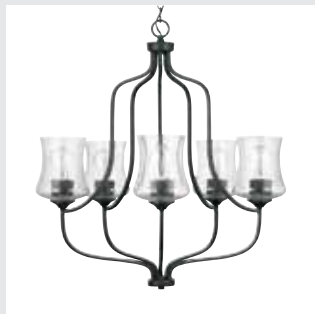

RAIN OR SHINE
PAGES 480 - 513

HOMEPLACE
PAGES 538 - 593