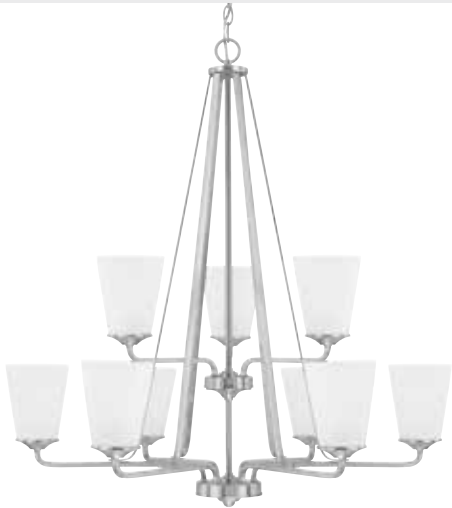

BRAYLON | IN BRONZE & BRUSHED NICKEL

CHANDELIER

- ▲ 414191BN-331 Brushed Nickel
- 414191BZ-331 Bronze
- 32.25"W x 34.50"H
- Maximum Hanging Height: 158"
- 120" Chain; 144" Wire
- Canopy: 5"W x 0.75"H
- 9 - 60 Watt E26 Medium
- Soft White Glass