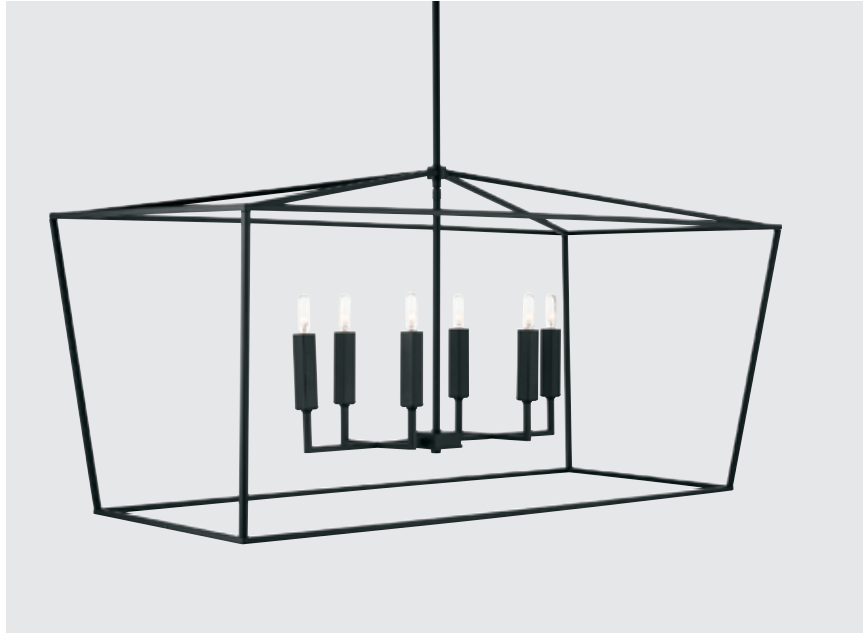

Maximum Hanging Height: 71.25"

Includes 6"(1), 12"(1) & 18"(1) Removable Rods

12" Chain; 120" Wire

Canopy: 5"W x 0.75"H

6 - 60 Watt E12 Candelabra

PAXTON

◀ 830941AB ISLAND
Aged Brass and Black
50.50"W x 8.25"H x 7.50"E
Maximum Hanging Height: 63"
Includes 6"(2), 12"(2) & 18"(2) Removable Rods
12" Chain; 120" Wire
Canopy: 5"W x 1"H x 16"L
4 - 100 Watt E26 Medium
Metal Shades