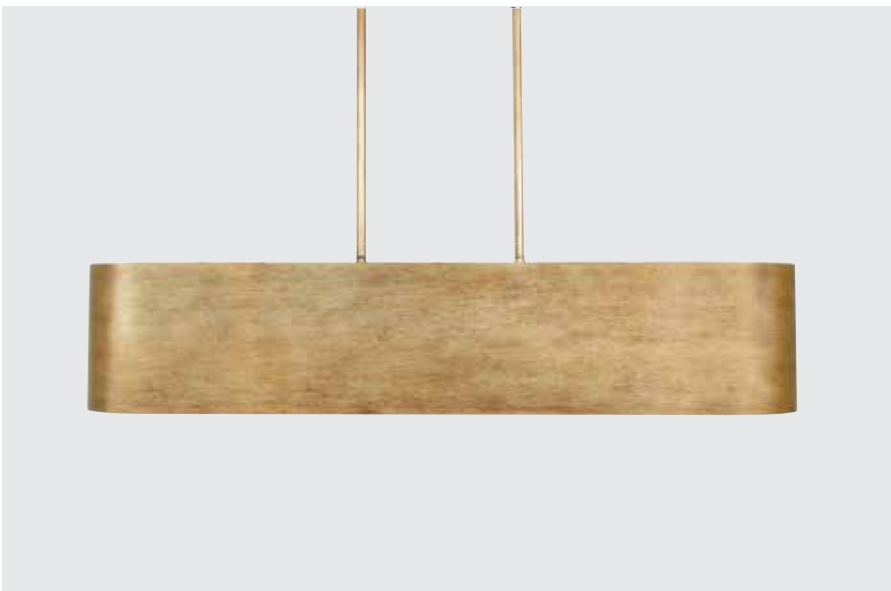

JUDE

◀ 839051ML ISLAND
Mystic Luster

44"W x 9"H x 11"E
Maximum Hanging Height: 64"
Includes 6"(2), 12"(2) & 18"(2) Removable Rods
12" Chain; 120" Wire
Canopy: 6"W x 1"H x 13.75"L
5 - 100 Watt E26 Medium