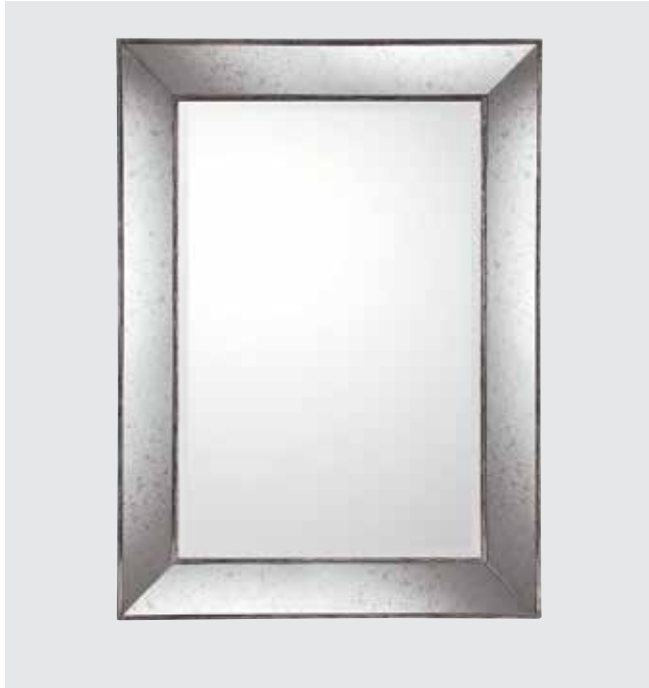

▲ M362470 MIRROR
Distressed Silver
33.25"W x 45.50"H x 1.50"E
Interior Mirror Dimensions: 24"W x 36"H
D-Ring Hangers | Horizontal or Vertical Mounting | Beveled Mirror