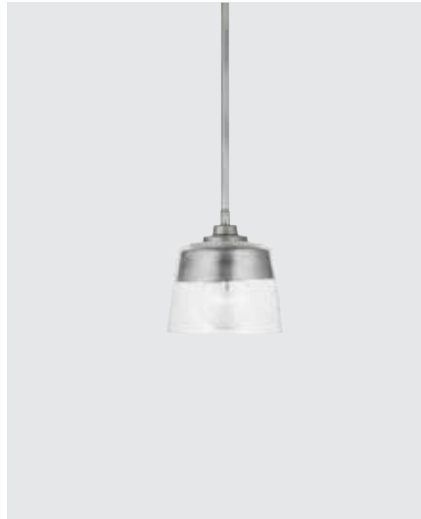

DECKER

▲ 338211WY PENDANT

Washed Grey

6.50"W x 6"H
Maximum Hanging Height: 58.50"
Includes 6"(1), 12"(1) & 18"(1) Removable Rods
12" Chain; 120" Wire
Canopy: 5"W x 0.75"H
1 - 100 Watt E26 Medium
Clear Seeded Glass
Handcrafted Finish | Subtle Variation May Occur