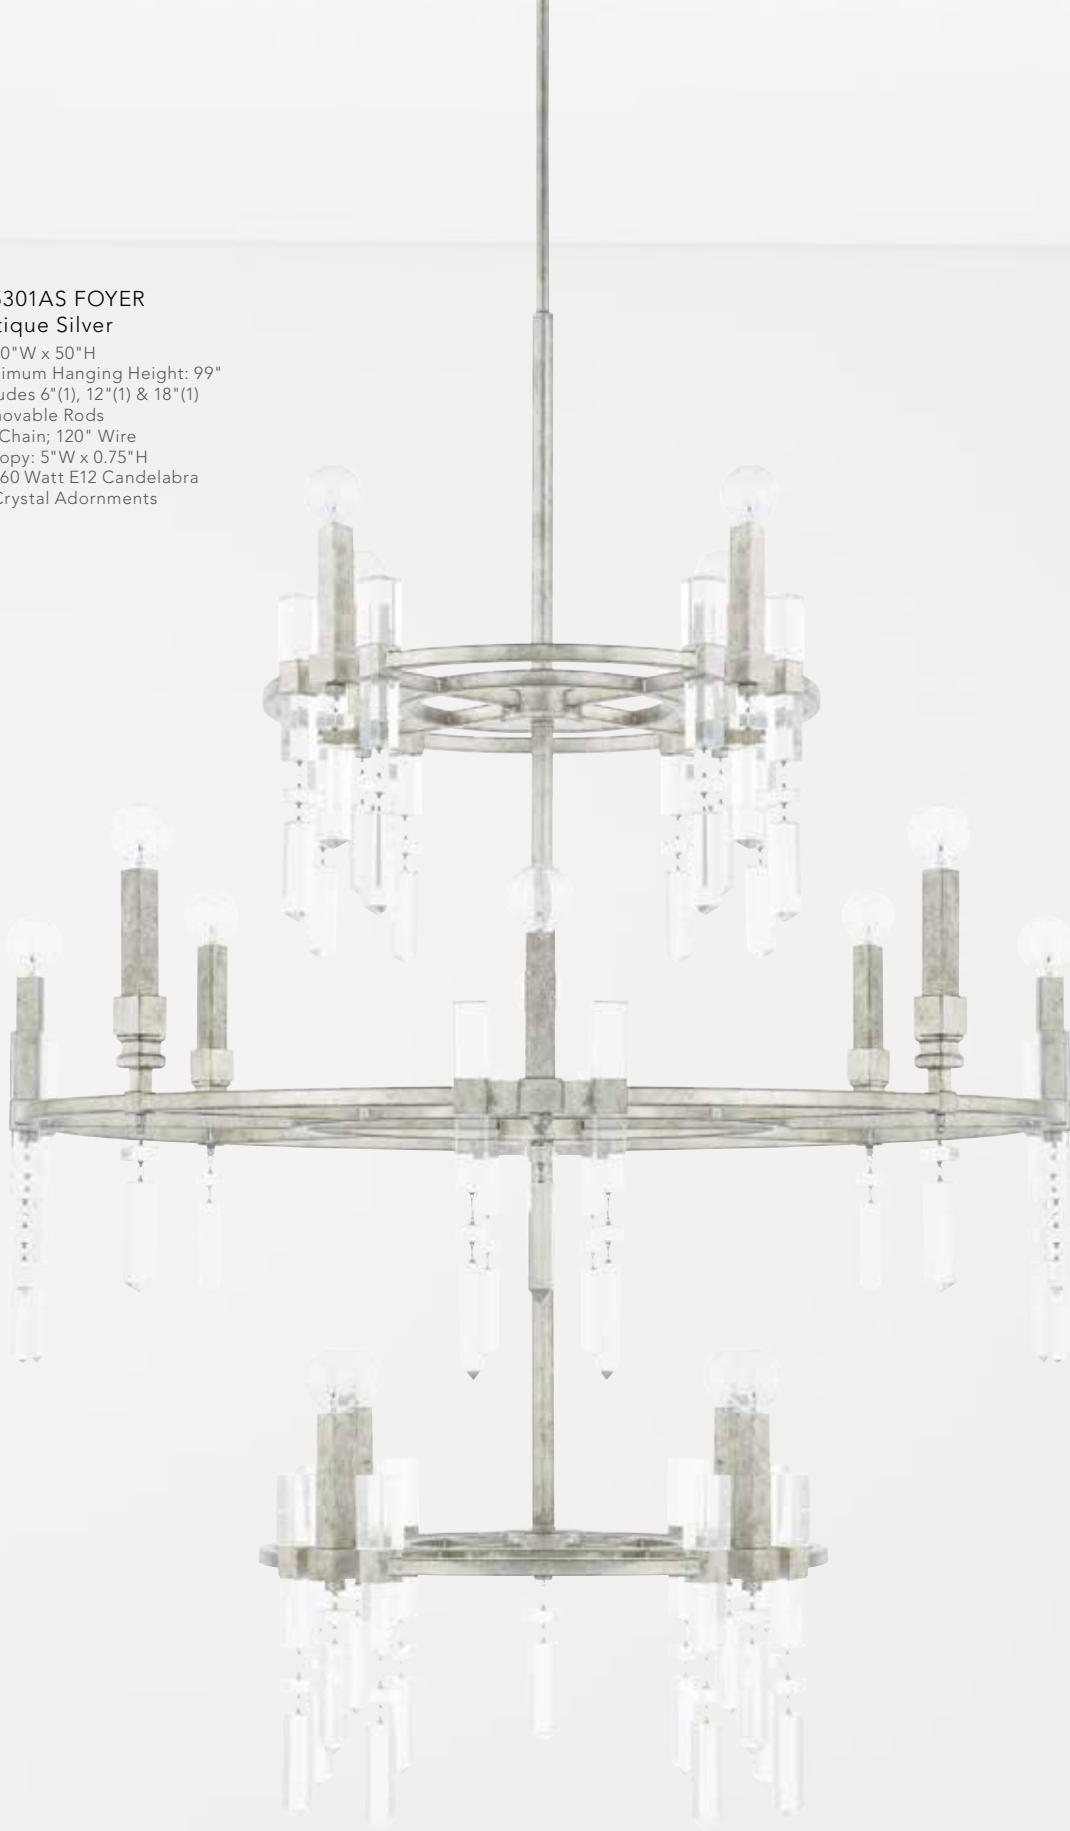

► 525301AS FOYER
Antique Silver
35.50"W x 50"H
Maximum Hanging Height: 99"
Includes 6"(1), 12"(1) & 18"(1)
Removable Rods
12" Chain; 120" Wire
Canopy: 5"W x 0.75"H
16 - 60 Watt E12 Candelabra
K9 Crystal Adornments