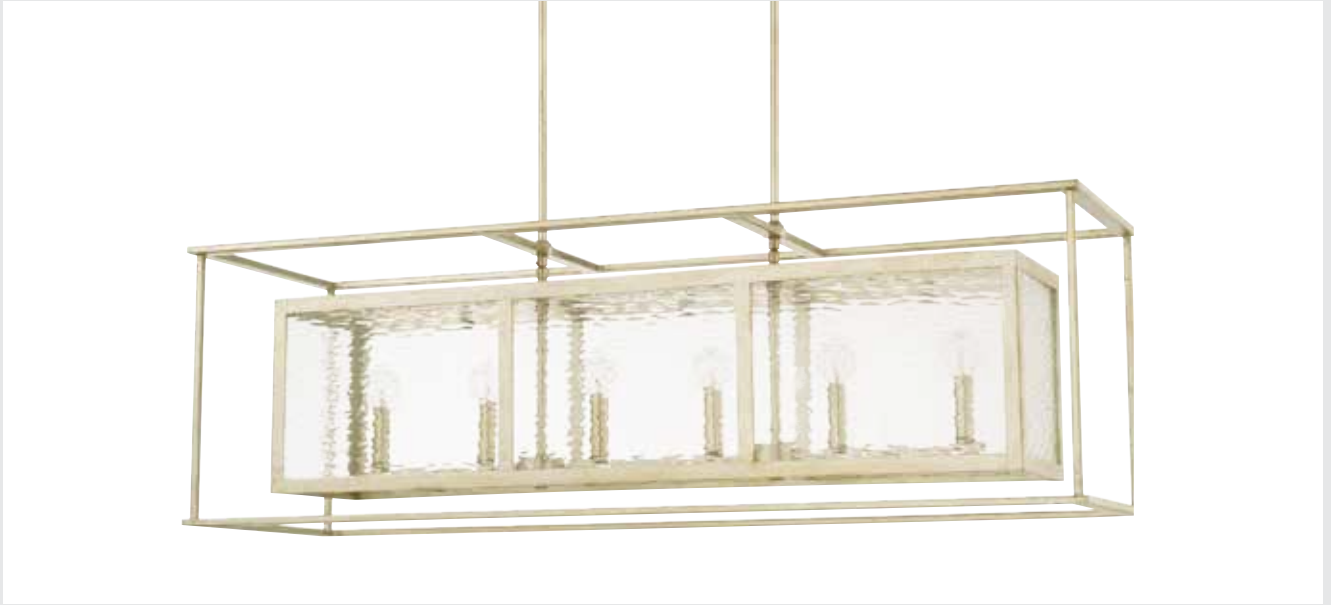

winter gold coordinates

▲ 828361WG ISLAND
Winter Gold

46"W x 14.50"H x 14"E
Maximum Hanging Height: 69"
Includes 6"(2), 12"(2) & 18"(2) Removable Rods
12" Chain; 120" Wire
Canopy: 5"W x 1"H x 14.50"L
6 - 60 Watt E12 Candelabra
Clear Water Glass