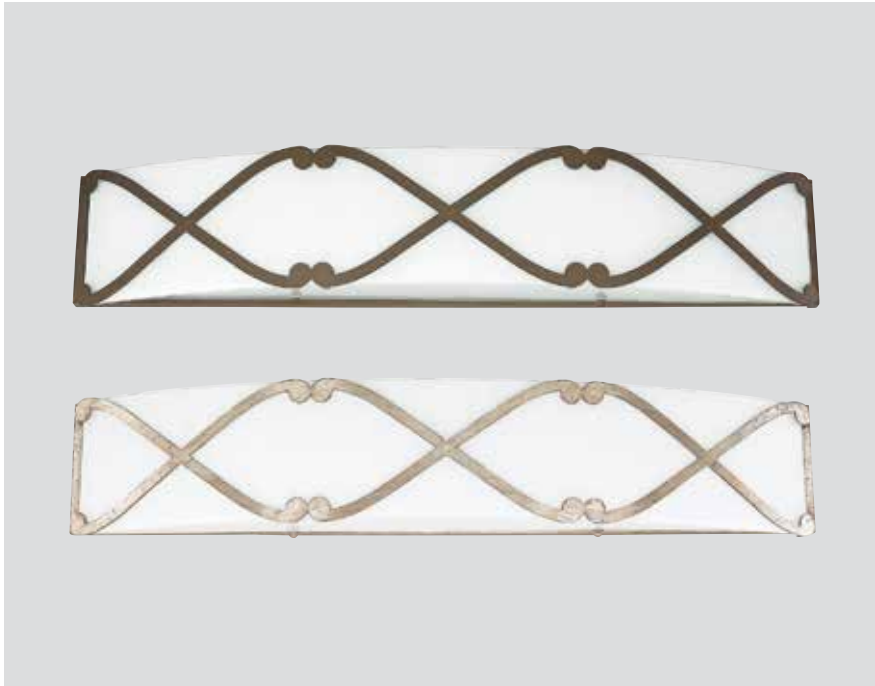

ALEXANDER

◀ 8072BB-LD VANITY

Burnished Bronze

◀ 8072WG-LD VANITY

Winter Gold

27.50"W x 5.25"H x 5"E
Backplate: 26.50"W x 4.75"H x 0.75"E
Ctr/Top: 2.75" Ctr/Btm: 2.50"
3 Board | Lumens: 2700
Color Temperature: 3000 | CRI >>80
Volt/Wattage: 120V 50/60HZ/15W
White Glass with Frosted Glass Diffuser
Damp Rated
Dimmable LED