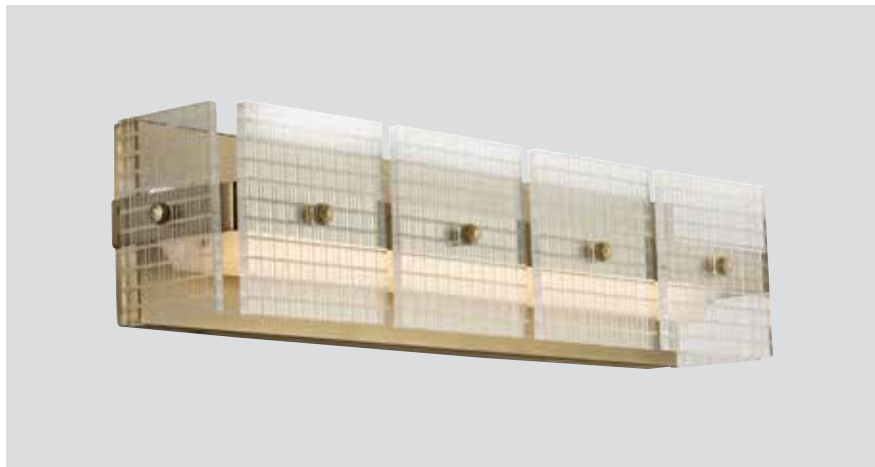

DREW

◀ 131111AD VANITY

Aged Brass

24"W x 5"H x 4.75"E
Backplate: 22.25"W x 5"H x 1"E
Ctr/Top: 2.50" Ctr/Btm: 2.50"
1 Board | Lumens: 1064
Color Temperature: 3000 | CRI >>80
Volt/Wattage: 120V 50/60HZ/18W
Gridded Textured Acrylic
Damp Rated
Dimmable LED