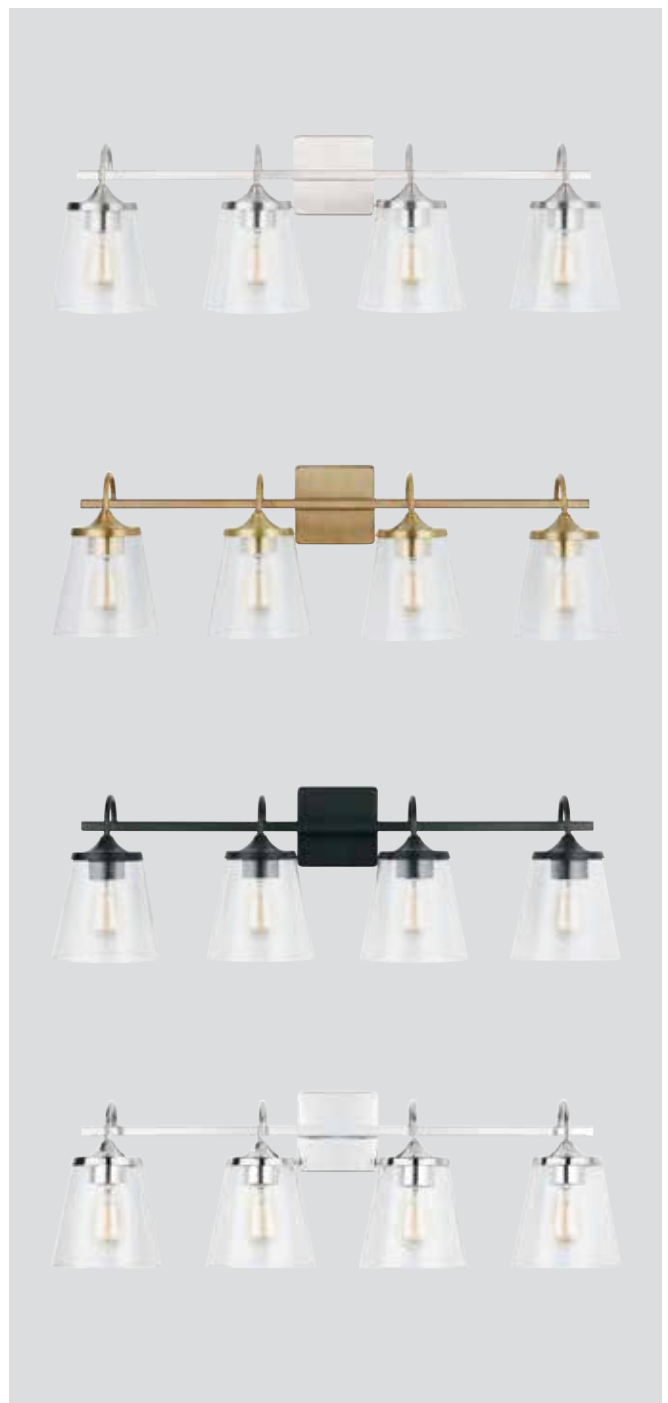

1. ▲ 139142BN-496 VANITY Brushed Nickel
   - ▲ 139142AD-496 VANITY Aged Brass
   - ▲ 139142MB-496 VANITY Matte Black
   - ▲ 139142CH-496 VANITY Chrome
- 33.25"W x 10.50"H x 9"E
  Backplate: 5"W x 5"H x 0.75"E
  Ctr/Top: 2.50" Ctr/Btm: 8"
  4 - 100 Watt E26 Medium
  Clear Seeded Glass
  Damp Rated