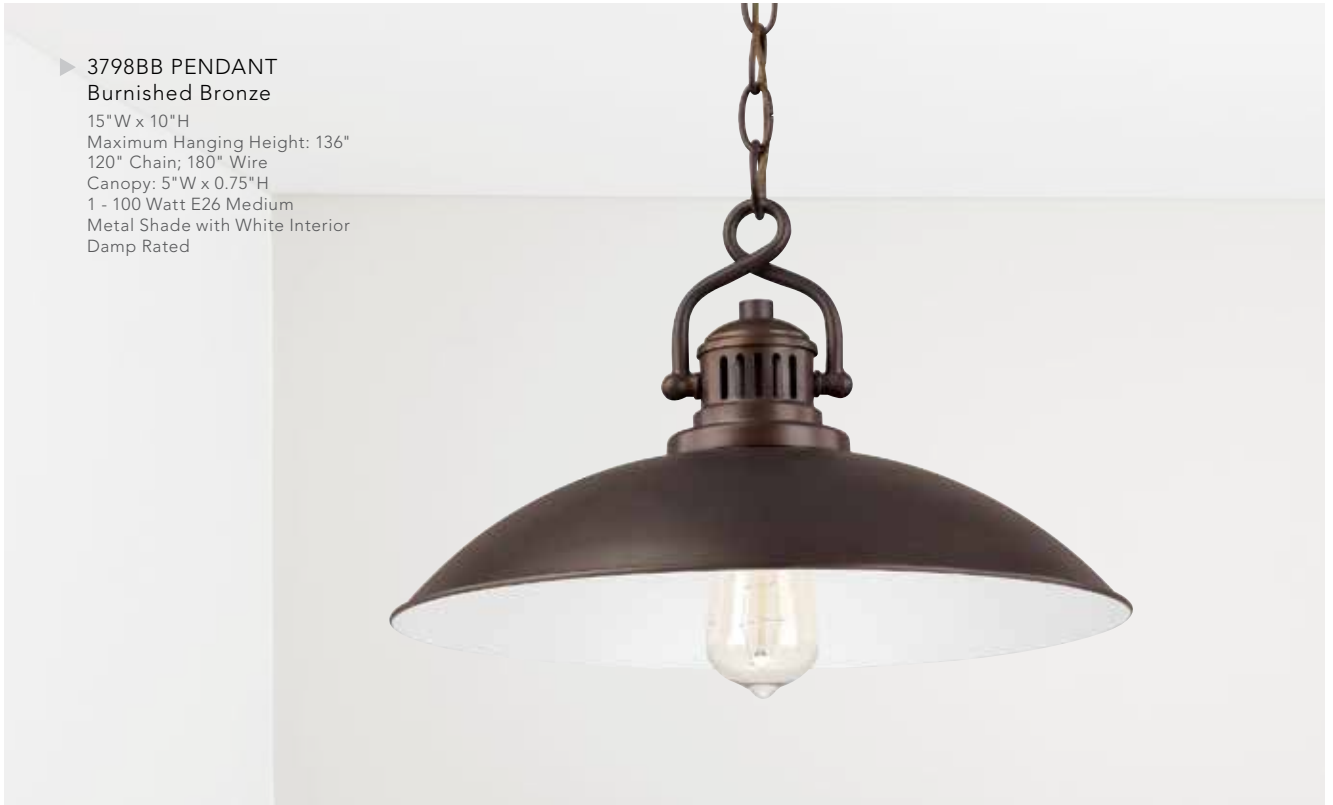

▶ 3798BB PENDANT
Burnished Bronze
15"W x 10"H
Maximum Hanging Height: 136"
120" Chain; 180" Wire
Canopy: 5"W x 0.75"H
1 - 100 Watt E26 Medium
Metal Shade with White Interior
Damp Rated

◀ 3792BB VANITY
Burnished Bronze
19.75"W x 7.75"H x 10.50"E
Backplate: 5"W x 5"H x 0.75"E
Ctr/Top: 3.50" Ctr/Btm: 4.25"
2 - 100 Watt E26 Medium
Metal Shade with White Interior
Damp Rated

◀ 3793BB VANITY
Burnished Bronze
30"W x 7.75"H x 10.50"E
Backplate: 5"W x 5"H x 0.75"E
Ctr/Top: 3.50" Ctr/Btm: 4.25"
3 - 100 Watt E26 Medium
Metal Shade with White Interior
Damp Rated