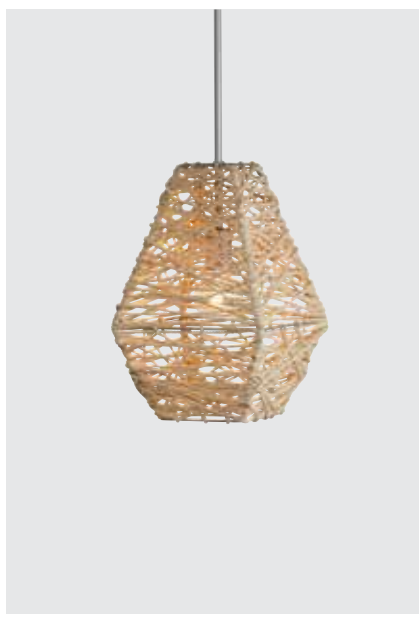

▲ 335213NY PENDANT
Natural Jute and Grey
10.50"W x 16.50"H
Maximum Hanging Height: 66.50"
Includes 6"(1), 12"(1) & 18"(1) Removable Rods
12" Chain; 120" Wire
Canopy: 5"W x 1"H
1 - 100 Watt E26 Medium
Intricately Hand-Woven Natural Jute
Pattern May Vary Slightly