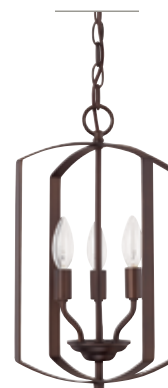

FOYER

- ▲ 515841BN Brushed Nickel
- 515841BZ Bronze
- 14.75"W x 24.75"H
- Maximum Hanging Height: 149.75"
- 120" Chain; 144" Wire
- Canopy: 5"W x 1"H
- 4 - 60 Watt E12 Candelabra

FOYER

- ▲ 515911BZ-342 Bronze
- 515911BN-342 Brushed Nickel
- 10"W x 16.50"H
- Maximum Hanging Height: 140.50"
- 120" Chain; 144" Wire
- Canopy: 5"W x 1"H
- 1 - 100 Watt E26 Medium
- Soft White Glass