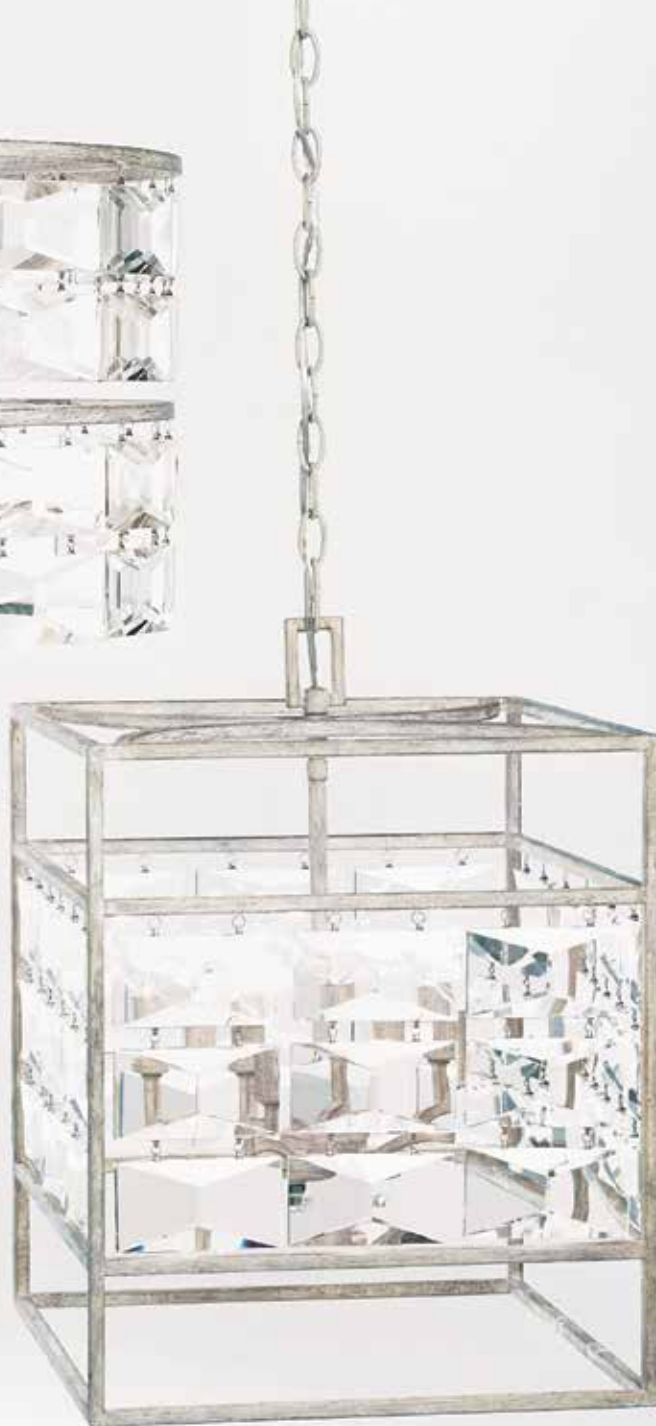

handcrafted
HAND-PAINTED,
TEXTURED FINISH
VARIATIONS MAY OCCUR