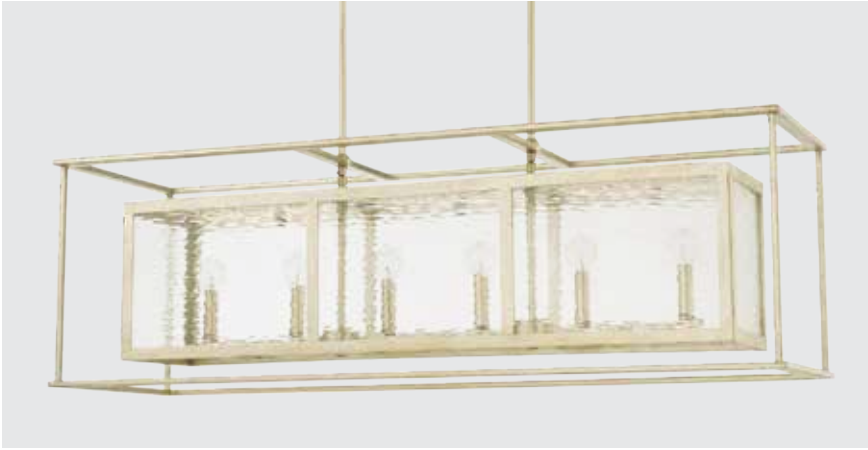

DEMI
◀ 838551WW ISLAND
Winter White
45"W x 10.50"H x 10.50"E
Maximum Hanging Height: 65.50"
Includes 6"(2), 12"(2) & 18"(2) Removable Rods
12" Chain; 120" Wire
Canopy: 5"W x 1"H x 11"L
5 - 60 Watt E12 Candelabra

◀ 828361WG ISLAND
Winter Gold
46"W x 14.50"H x 14"E
Maximum Hanging Height: 69"
Includes 6"(2), 12"(2) & 18"(2)
Removable Rods
12" Chain; 120" Wire
Canopy: 5"W x 1"H x 14.50"L
6 - 60 Watt E12 Candelabra
Clear Water Glass