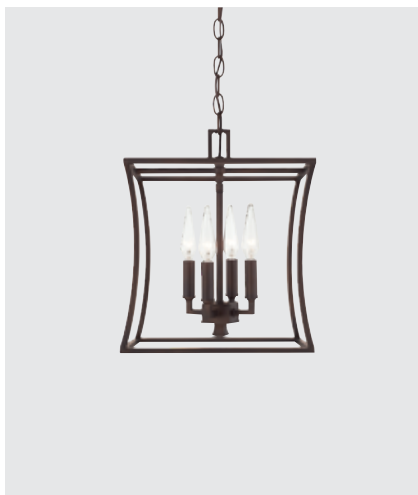

WESTBROOK
◀ 510141WG FOYER
Winter Gold
◀ 510141BB FOYER
Burnished Bronze
12"W x 14.75"H
Maximum Hanging Height: 140.75"
120" Chain; 180" Wire
Canopy: 5"W x 0.75"H
4 - 60 Watt E12 Candelabra