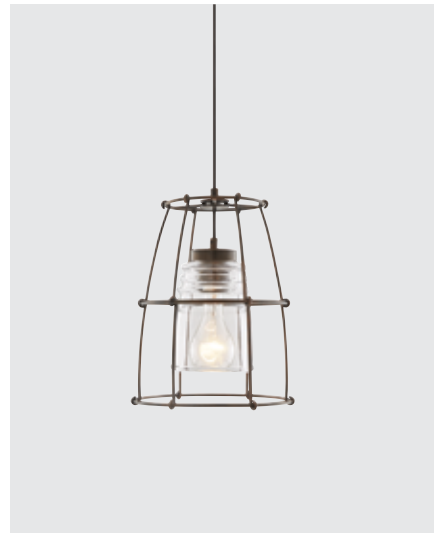

TURNER

▲ 329711NG-462 PENDANT Nordic Grey

10.75"W x 14.50"H
Maximum Hanging Height: 111.25"
96" Wire
Canopy: 5"W x 0.75"H
1 - 100 Watt E26 Medium
Clear Ringed Glass
Hand-Painted Finish
Subtle Variation May Occur
Braided Black Cord