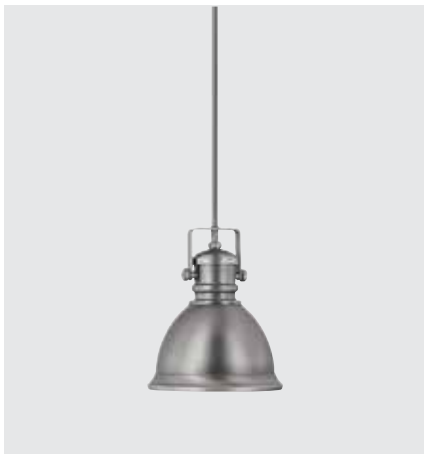

foyers + pendants

▲ 4431BB PENDANT Burnished Bronze
▲ 4431AN PENDANT Antique Nickel
▲ 4431PN PENDANT Polished Nickel
9"W x 10.75"H
Maximum Hanging Height: 62.50"
Includes 6"(1), 12"(1) & 18"(1) Removable Rods
12" Chain; 120" Wire
Canopy: 5.50"W x 1"H
1 - 100 Watt E26 Medium
Metal Shade

▲ 4432BB PENDANT Burnished Bronze
▲ 4432AN PENDANT Antique Nickel
▲ 4432PN PENDANT Polished Nickel
13"W x 13"H
Maximum Hanging Height: 64.50"
Includes 6"(1), 12"(1) & 18"(1) Removable Rods
12" Chain; 120" Wire
Canopy: 5.50"W x 1"H
1 - 100 Watt E26 Medium
Metal Shade with White Glass Diffuser

▲ 4433BB PENDANT Burnished Bronze
▲ 4433AN PENDANT Antique Nickel
▲ 4433PN PENDANT Polished Nickel
19"W x 18.75"H
Maximum Hanging Height: 70.75"
Includes 6"(1), 12"(1) & 18"(1) Removable Rods
12" Chain; 120" Wire
Canopy: 5.50"W x 1"H
1 - 100 Watt E26 Medium
Metal Shade with White Glass Diffuser