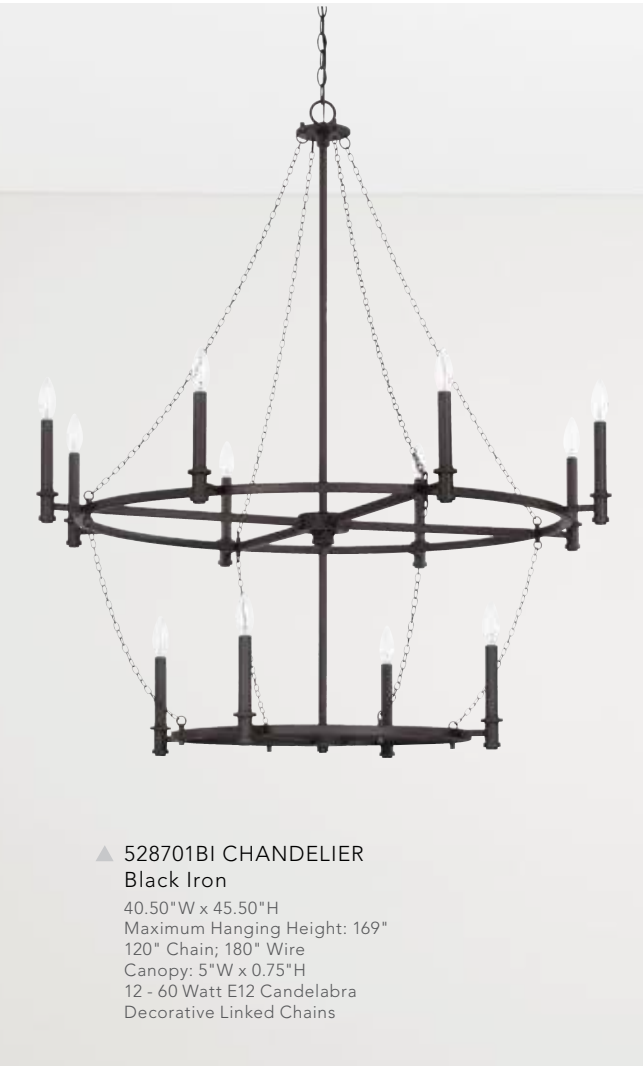

▲ 528741BI FOYER
Black Iron
11.75"W x 19.50"H
Maximum Hanging Height: 143"
120" Chain; 180" Wire
Canopy: 5"W x 0.75"H
4 - 60 Watt E12 Candelabra
Decorative Linked Chains

▲ 528702BI CHANDELIER
Black Iron
60"W x 67.75"H
Maximum Hanging Height: 193.75"
120" Chain; 180" Wire
Canopy: 5"W x 0.75"H
20 - 60 Watt E12 Candelabra
Decorative Linked Chains