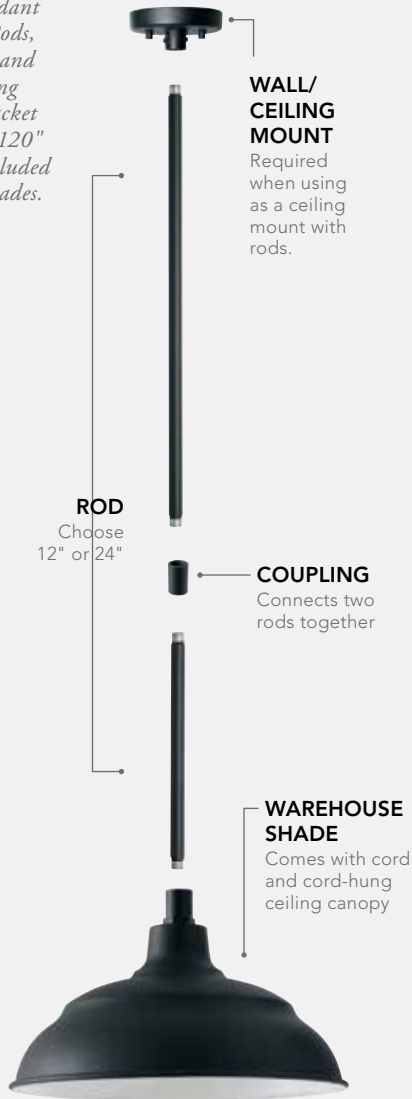

BUILD YOUR FIXTURE

For a more robust pendant look, use Rods, Coupling, and Wall/Ceiling Mount bracket as canopy. 120" of wire included with all shades.

Use a Swivel joint to control the direction of the light.