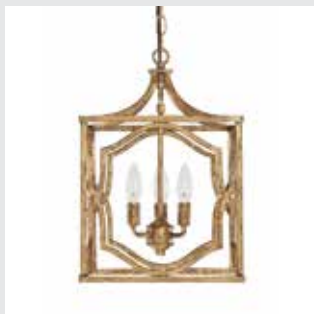

BLAKELY
PAGES 56 - 57