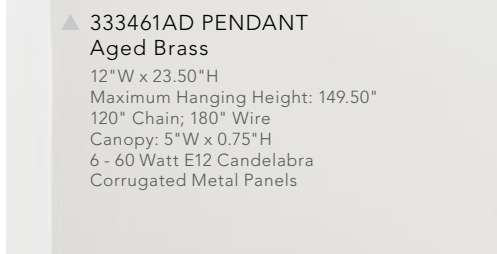

▲ 333461AD PENDANT
Aged Brass
12"W x 23.50"H
Maximum Hanging Height: 149.50"
120" Chain; 180" Wire
Canopy: 5"W x 0.75"H
6 - 60 Watt E12 Candelabra
Corrugated Metal Panels