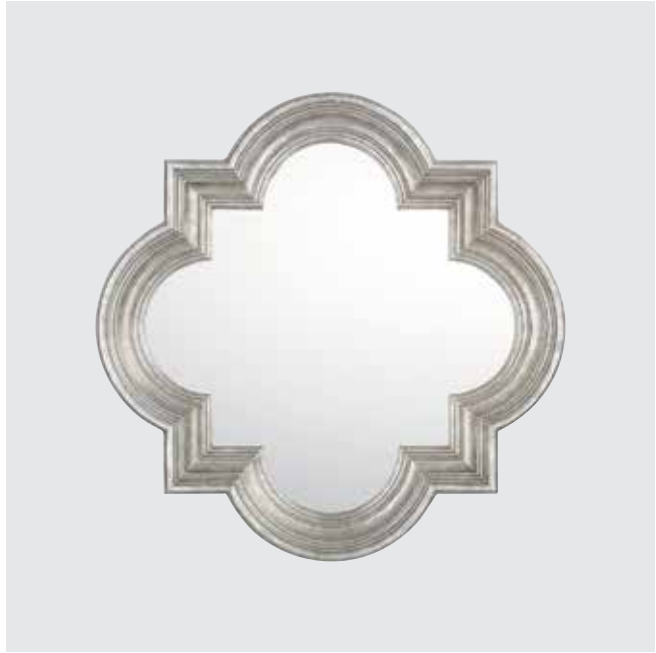

▲ M343493 MIRROR
Antique Silver
34"W x 34"H x 3.25"E
Interior Mirror Dimensions: 27"W x 27"H
D-Ring Hangers