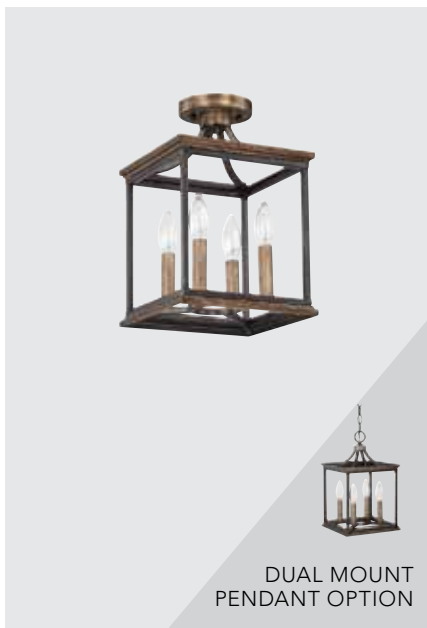

WEST PORT

- ▲ 520141OB FOYER
Old Bronze
12"W x 14.25"H
Maximum Hanging Height: 141.50"
120" Chain; 180" Wire
Canopy: 5"W x 0.75"H
4 - 60 Watt E12 Candelabra
Damp Rated
Convertible Dual Mount

DUAL MOUNT
PENDANT OPTION