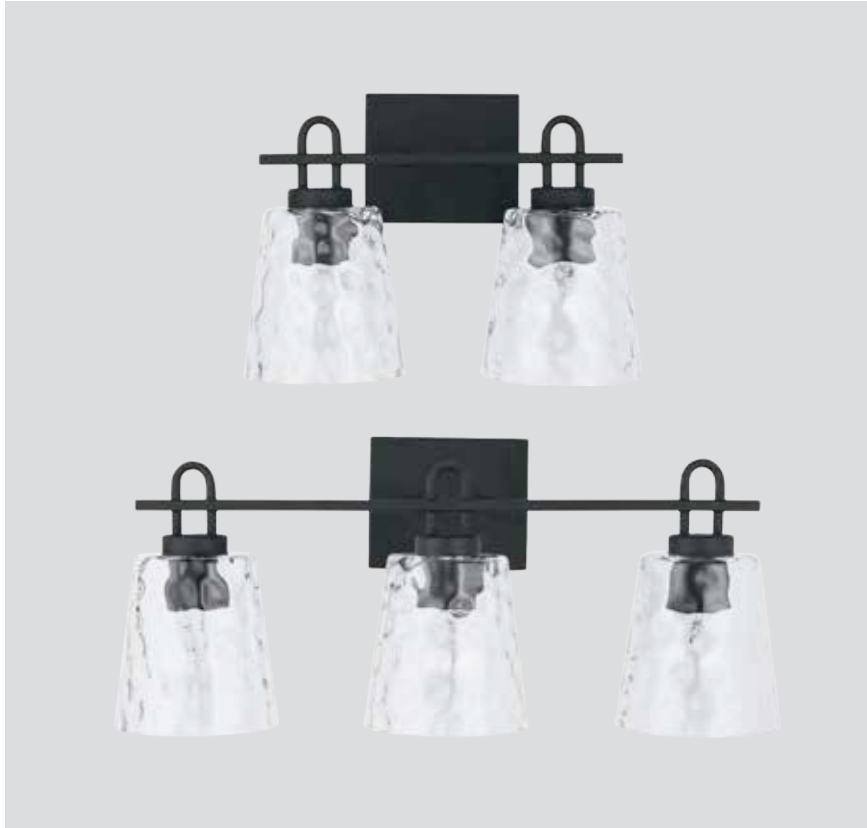

vanity lights

◀ 138322BI-492 VANITY
Black Iron
15"W x 10.50"H x 8"E
Backplate: 6"W x 5"H x 0.75"E
Ctr/Top: 2.50" Ctr/Btm: 8"
2 - 100 Watt E26 Medium
Clear Water Glass
Damp Rated

◀ 138332BI-492 VANITY
Black Iron
24"W x 10.50"H x 8"E
Backplate: 6"W x 5"H x 0.75"E
Ctr/Top: 2.50" Ctr/Btm: 8"
3 - 100 Watt E26 Medium
Clear Water Glass
Damp Rated