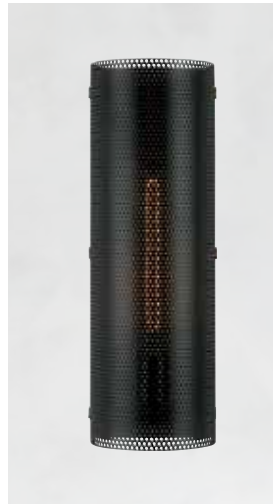

▲ 531241AB FOYER
Aged Brass and Black

16.50"W x 28"H
Maximum Hanging Height: 79.25"
Includes 6"(1), 12"(1) & 18"(1)
Removable Rods
12" Chain; 120" Wire
Canopy: 5"W x 0.75"H
4 - 60 Watt E12 Candelabra
Perforated Metal Shades