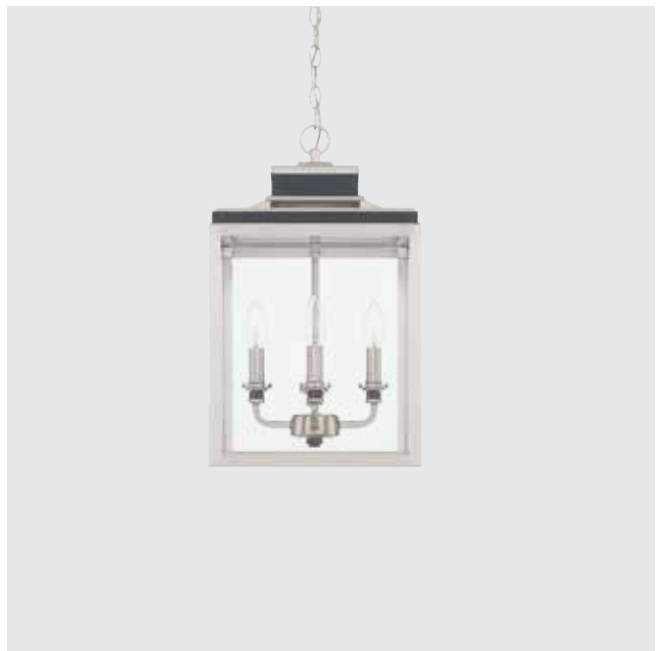

TUX

▲ 525241BT FOYER
Black Tie
12"W x 20"H
Maximum Hanging Height: 146"
120" Chain; 180" Wire
Canopy: 5"W x 0.75"H
4 - 60 Watt E12 Candelabra
Clear Glass