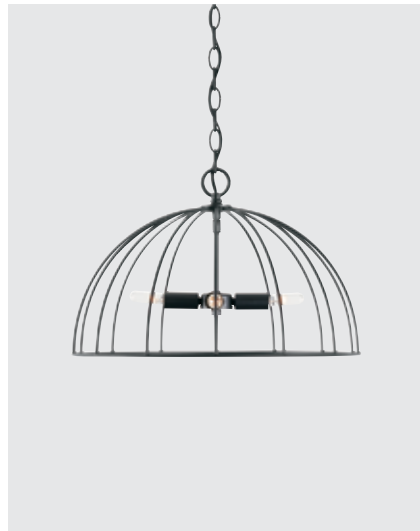

COREY
▲ 338842MB PENDANT
Matte Black
18"W x 11.75"H
Maximum Hanging Height: 137.75"
120" Chain; 180" Wire
Canopy: 5"W x 0.75"H
4 - 60 Watt E12 Candelabra