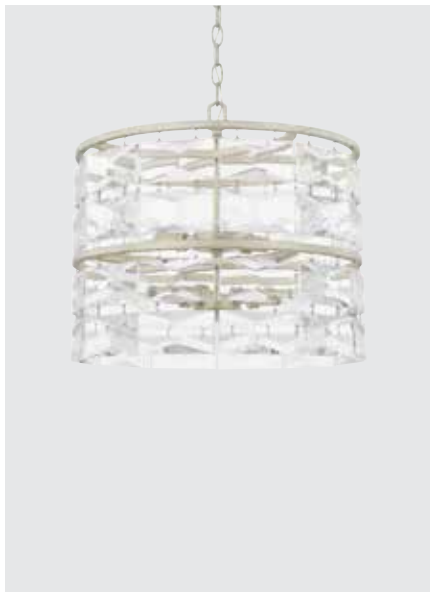

SERENA

▲ 327861WW PENDANT
Winter White
17.50"W x 15.50"H
Maximum Hanging Height: 141.50"
120" Chain; 180" Wire
Canopy: 5"W x 0.75"H
6 - 60 Watt E12 Candelabra
Faceted K9 Crystals