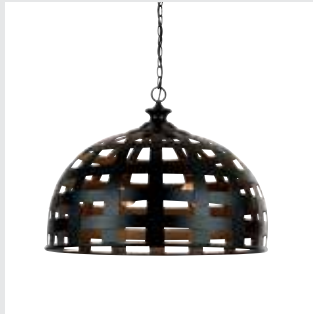

GARRISON
PAGES 116 - 117