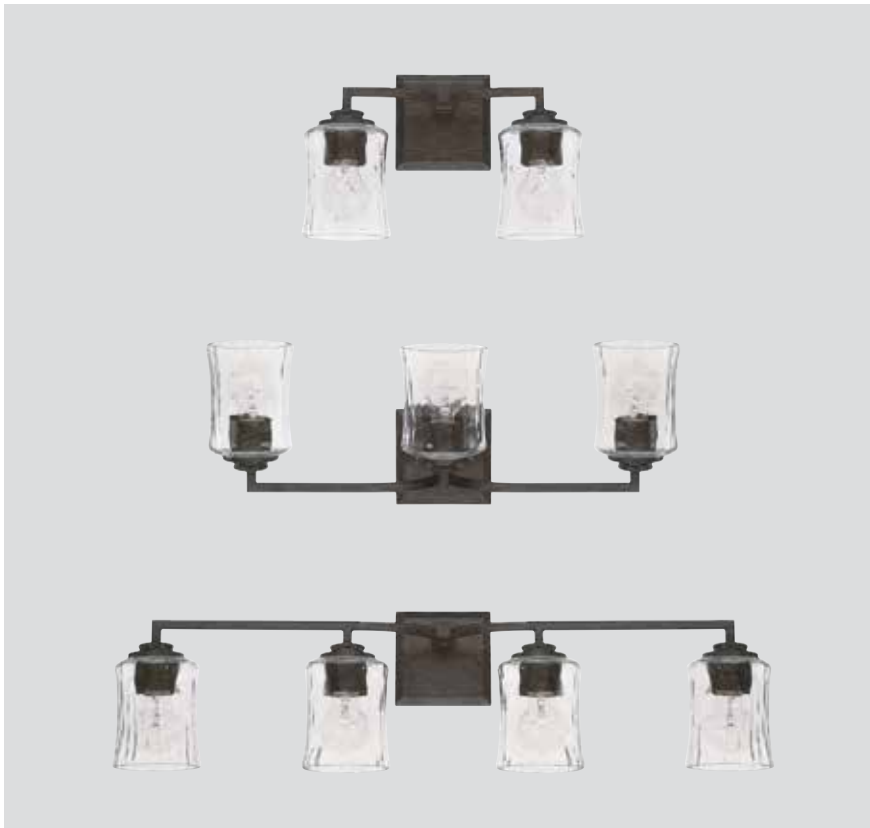

PORTER

◀ 120921RB-425 VANITY

Renaissance Brown

14.25"W x 9"H x 6.75"E
Backplate: 5"W x 5"H x 1"E
Ctr/Top: 2.50" Ctr/Btm: 6.50"
2 - 100 Watt E26 Medium
Clear Water Glass
Damp Rated

◀ 120931RB-425 VANITY

Renaissance Brown

24"W x 9"H x 6.75"E
Backplate: 5"W x 5"H x 1"E
Ctr/Top: 2.50" Ctr/Btm: 6.50"
3 - 100 Watt E26 Medium
Clear Water Glass
Damp Rated

◀ 120941RB-425 VANITY

Renaissance Brown

33.50"W x 9"H x 6.75"E
Backplate: 5"W x 5"H x 1"E
Ctr/Top: 2.50" Ctr/Btm: 6.50"
4 - 100 Watt E26 Medium
Clear Water Glass
Damp Rated