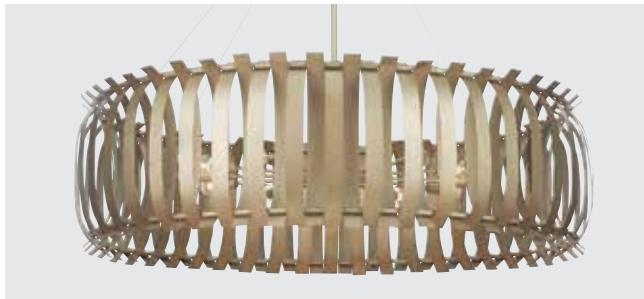

CAYDEN

▲ 432701AP CHANDELIER
Aged Brass Painted
48"W x 42"H
Maximum Hanging Height: 174"
120" Chain; 180" Wire
Canopy: 5"W x 0.75"H
12 - 60 Watt E12 Candelabra
Aircraft Cables for Support