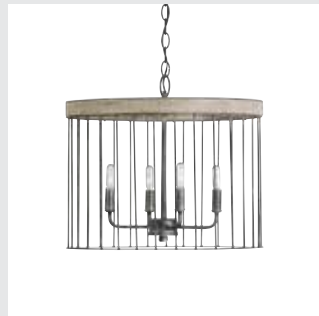

RUSSELL
PAGES 194 - 195