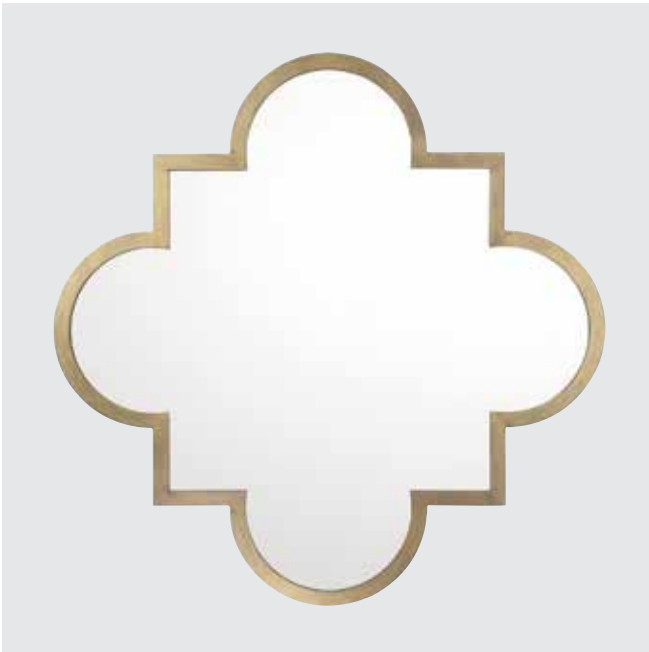

▲ M343401 MIRROR
Brushed Gold
33.75"W x 33.75"H x 1"E
Interior Mirror Dimensions: 31.5"W x 31.5"H
Mounting Bracket with D-Ring Hangers