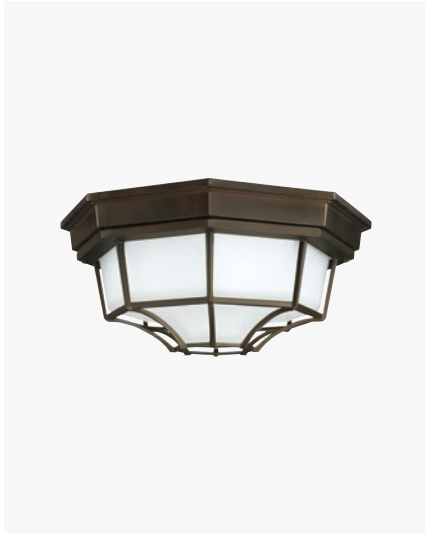

Outdoor

ASSORTED STYLES AND FINISHES

OUTDOOR FLUSH-MOUNT

▲ **9800OB** *Old Bronze*
9800BK *Black*
11.25"W x 5"H
2 - 60 Watt E26 Medium
Frosted Glass
Damp Rated