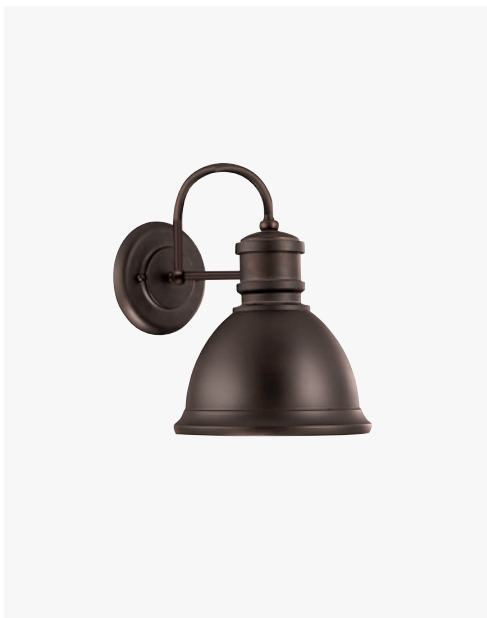

OUTDOOR WALL LANTERN

▲ **9492OB** *Old Bronze*
9"W x 12.5"H x 9.5"E
Backplate: 5.75"W x 5.75"H x 1"E
Ctr/top: 5" Ctr/btm: 7.5"
1 - 75 Watt E26 Medium
Metal Shade with Old Bronze Interior
Wet Rated