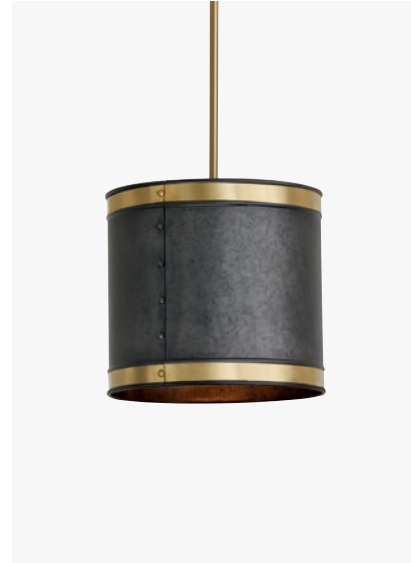

▲ 335611GB BARROW SMALL DRUM PENDANT

Galvanized Black and True Brass

12"W x 11"H

Hanging Height: 16"-63.5"

Rods Included 6"(1), 12"(1) & 18"(1)L

12" Chain; 120" Wire

Canopy: 5"W x 1"H

1 - 100 Watt E26 Medium

Damp Rated

Handcrafted Galvanized Metal with Brass Trim

Subtle Variation May Occur