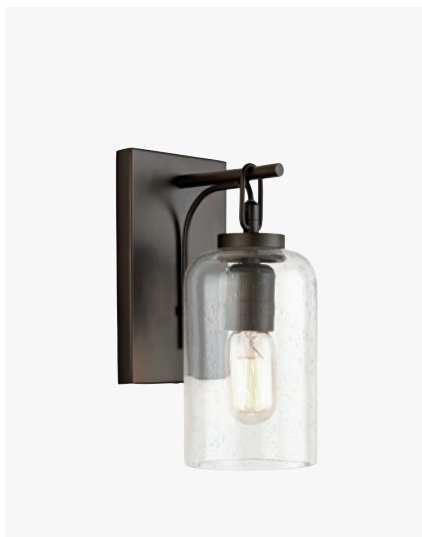

▲ **631311OB-464 WILTON SCONCE**

Old Bronze

5"W x 11"H x 6.25"E
 Backplate: 5"W x 8.25"H x 0.75"E
 Ctr/top: 4" Ctr/btm: 7"
 1 - 100 Watt E26 Medium
 Clear Seeded Glass
 Damp Rated
 Must Be Mounted Glass Down