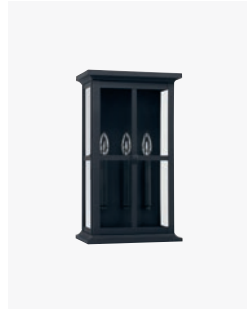

🔦 MANSELL
page 507