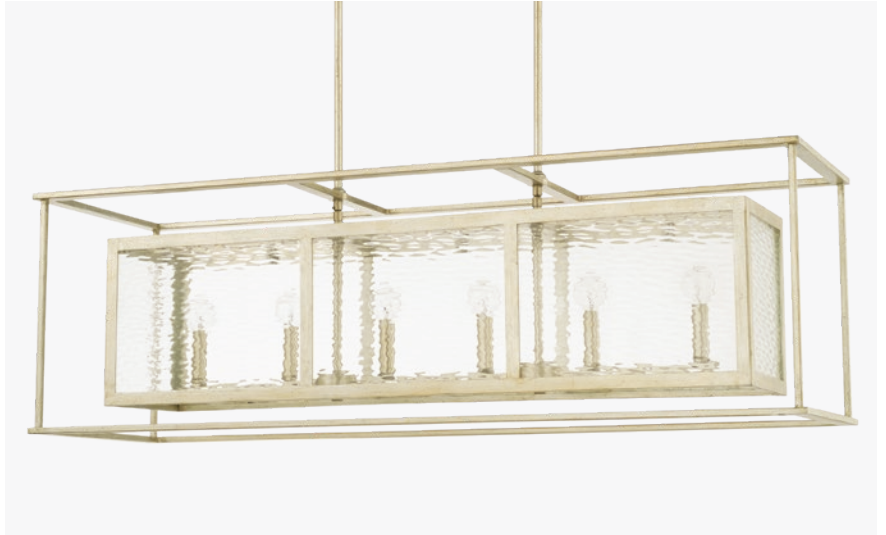

6 - 60 Watt E12 Candelabra

Clear Water Glass

▶ **838551WW DEMI ISLAND**

Winter White

45"W x 10.5"H x 10.5"E

Hanging Height: 20.5"-65.5"

Rods Included 6"(2), 12"(2) & 18"(2)L

12" Chain; 120" Wire