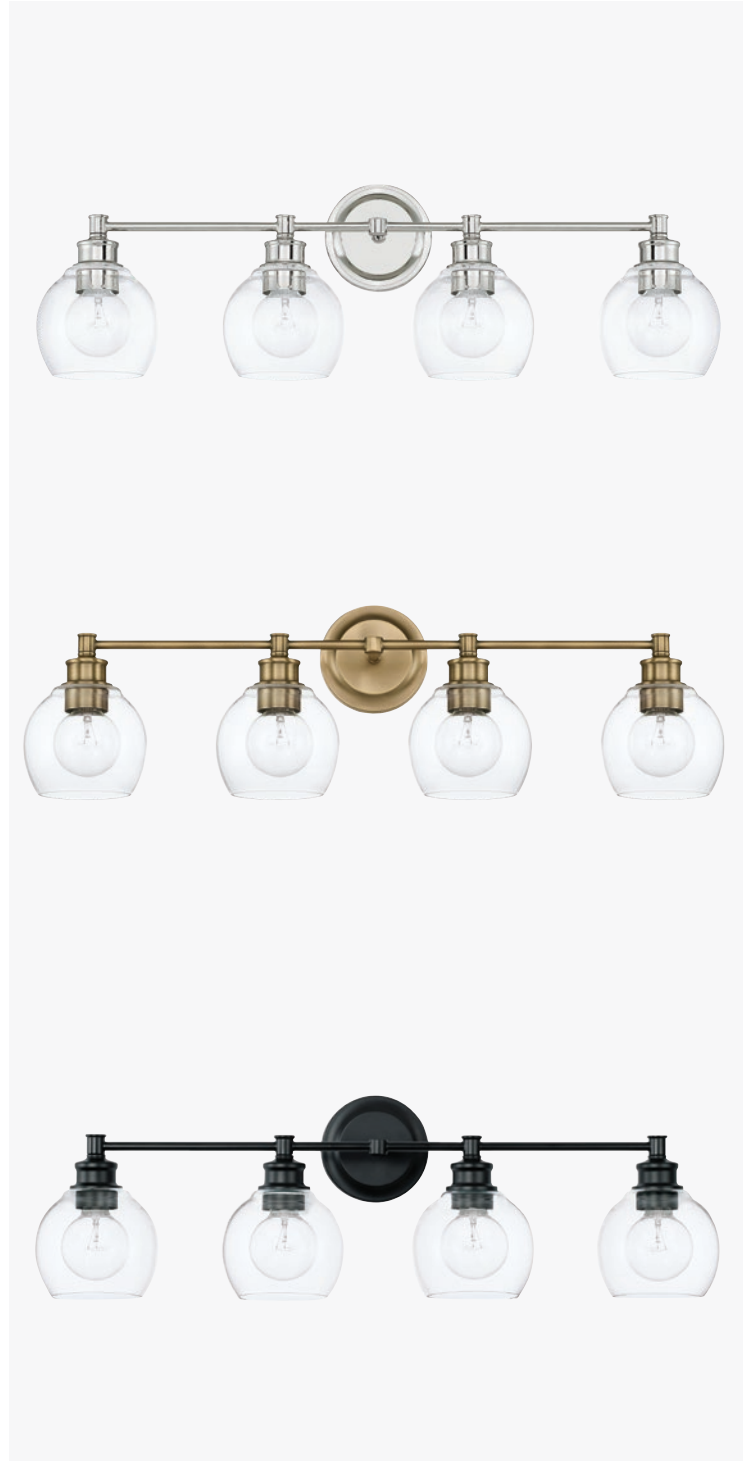

MID CENTURY 4-LIGHT VANITY

1. ▲ **121141PN-426** *Polished Nickel*
   - ▲ **121141AD-426** *Aged Brass*
   - ▲ **121141MB-426** *Matte Black*
2. 32"W x 9.75"H x 6.75"E
   Backplate: 5.25"W x 5.25"H x 1"E
   Ctr/top: 2.75" Ctr/btm: 7"
   4 - 100 Watt E26 Medium
   Clear Glass
   Damp Rated