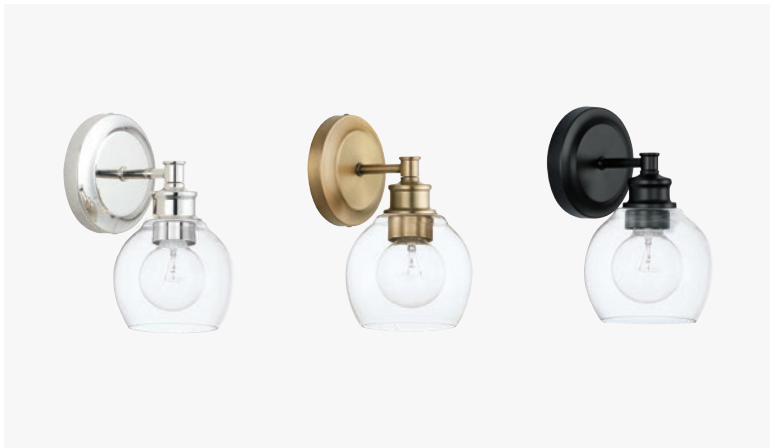

Vanity Lights

MID CENTURY SCONCE

- ▲ **621111PN-426** *Polished Nickel*
 - ▲ **621111AD-426** *Aged Brass*
 - ▲ **621111MB-426** *Matte Black*
- 5.75"W x 9.75"H x 6.75"E
 Backplate: 5.25"W x 5.25"H x 1"E
 Ctr/top: 2.75" Ctr/btm: 7"
 1 - 100 Watt E26 Medium
 Clear Glass
 Damp Rated