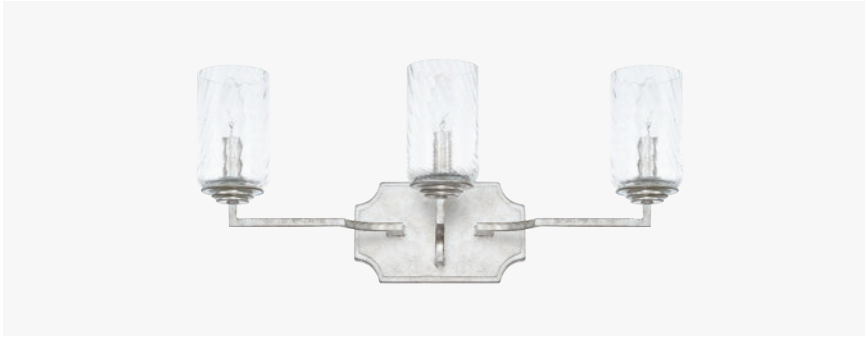

Vanity Lights

OXFORD 3-LIGHT VANITY

◀ **119631SP-419** *Silver Patina*
22"W x 9.25"H x 6.5"E
Backplate: 8.25"W x 5"H x 1"E
Ctr/top: 7" Ctr/btm: 2.25"
3 - 60 Watt E12 Candelabra
Clear Swirl Glass
Damp Rated