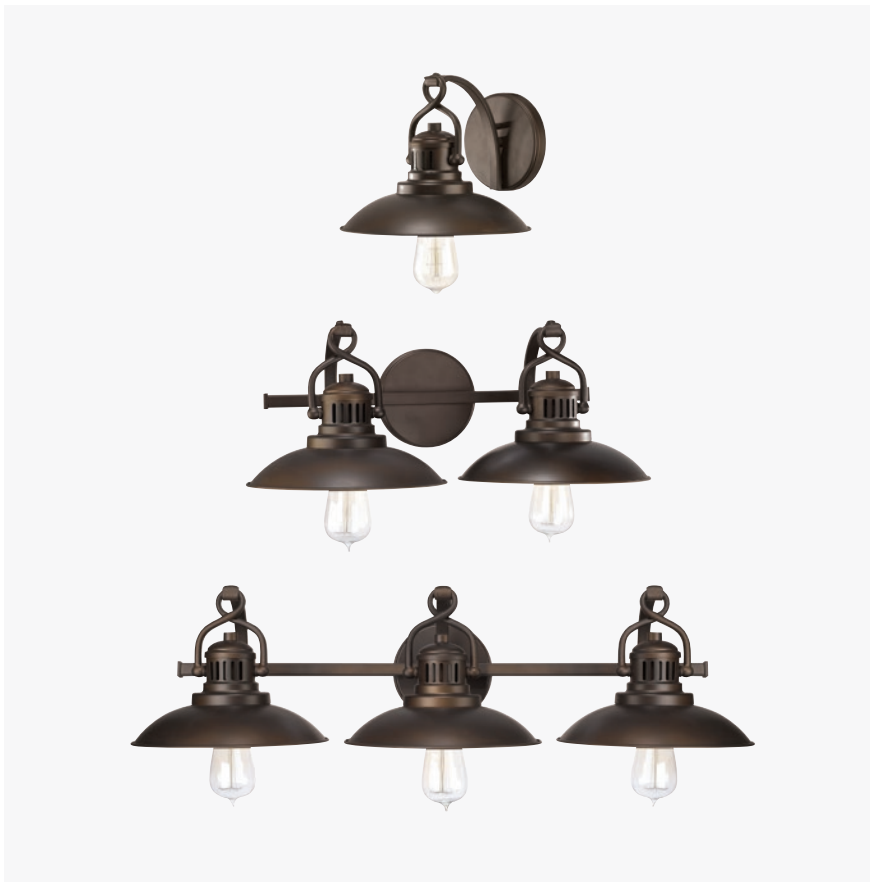

O'NEAL SCONCE

◀ **3791BB** *Burnished Bronze*

9.5"W x 7.75"H x 10.5"E
Backplate: 5"W x 5"H x 0.75"E
Ctr/top: 3.5" Ctr/btm: 4.25"
1 - 100 Watt E26 Medium
Metal Shade with White Interior
Damp Rated

O'NEAL 2-LIGHT VANITY

◀ **3792BB** *Burnished Bronze*

19.75"W x 7.75"H x 10.5"E
Backplate: 5"W x 5"H x 0.75"E
Ctr/top: 3.5" Ctr/btm: 4.25"
2 - 100 Watt E26 Medium
Metal Shade with White Interior
Damp Rated

O'NEAL 3-LIGHT VANITY

◀ **3793BB** *Burnished Bronze*

30"W x 7.75"H x 10.5"E
Backplate: 5"W x 5"H x 0.75"E
Ctr/top: 3.5" Ctr/btm: 4.25"
3 - 100 Watt E26 Medium
Metal Shade with White Interior
Damp Rated