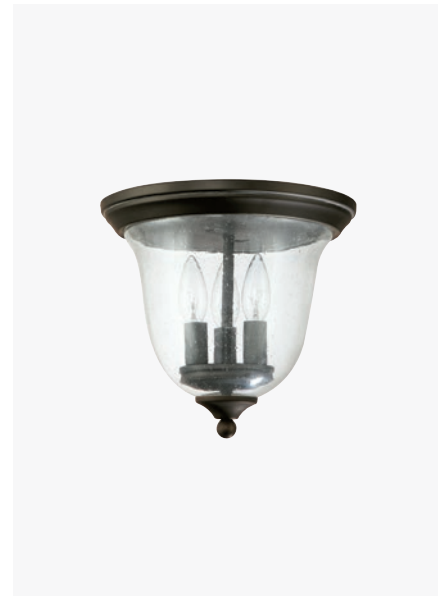

OUTDOOR FLUSH-MOUNT

▲ **9541OB** *Old Bronze*
11"W x 10"H
3 - 60 Watt E12 Candelabra
Clear Seeded Glass
Damp Rated