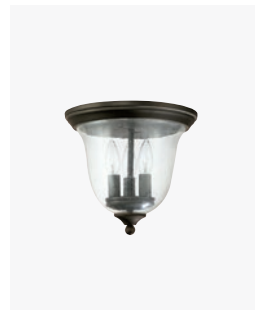

🔦 GENERAL OUTDOOR
pages 528-530

RAIN or SHINE
DURABLE EXTERIOR LIGHTS

Capital Lighting knows that outdoor fixtures must deliver visual appeal while standing up to the elements. Our Rain or Shine Series was created to bring you both. Look for the Rain or Shine logo on collections that are weather resistant—they're made from non-corrosive materials, coated with a UV-inhibitor, and backed by a 5-Year Warranty against rust and fading.