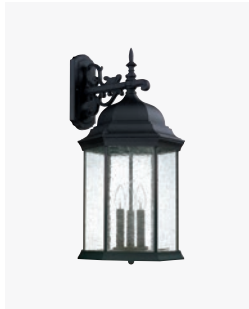

🔦 MAIN STREET
pages 512-513