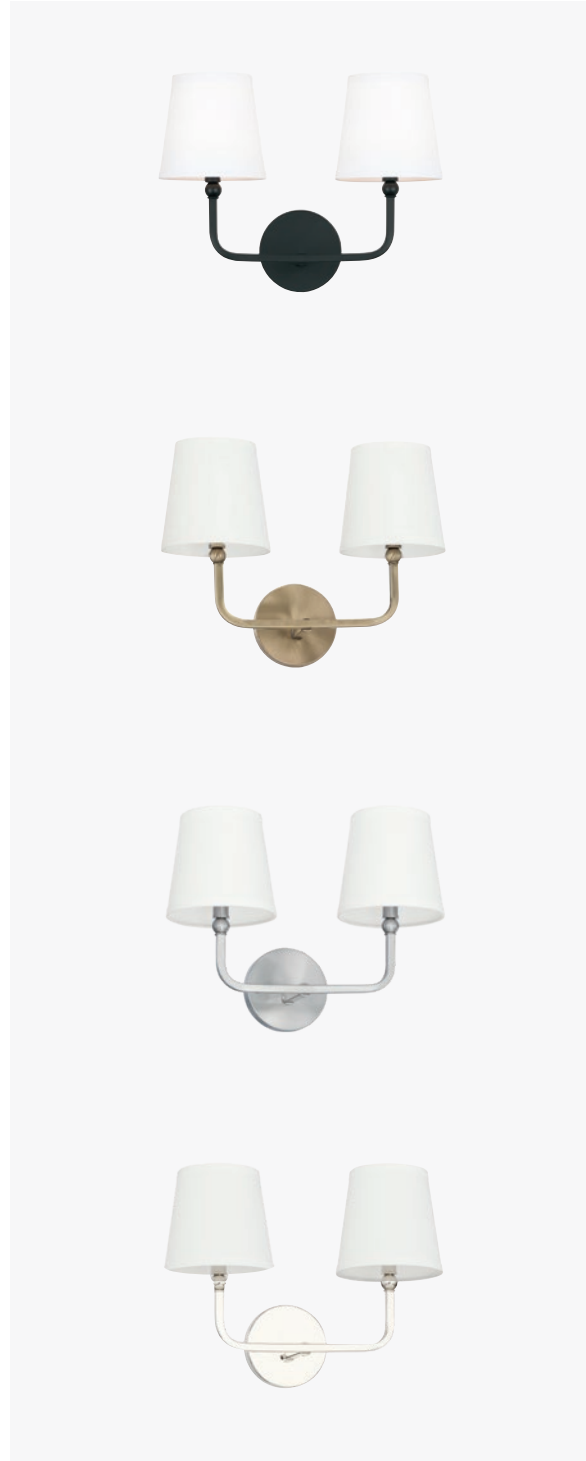

Vanity Lights

DAWSON SCNCE

- ▲ **619311MB-674** *Matte Black*
- ▲ **619311AD-674** *Aged Brass*
- ▲ **619311BN-674** *Brushed Nickel*
- ▲ **619311PN-674** *Polished Nickel*

6"W x 17"H x 8"E
Backplate: 5"W x 5"H x 0.75"E
Ctr/top: 14.5" Ctr/btm: 2.5"
1 - 60 Watt E12 Candelabra
White Fabric Stay-Straight Shade
Damp Rated

DAWSON 2-LIGHT VANITY

- ▲ **119321MB-674** *Matte Black*
- ▲ **119321AD-674** *Aged Brass*
- ▲ **119321BN-674** *Brushed Nickel*
- ▲ **119321PN-674** *Polished Nickel*

16"W x 12"H x 7.25"E
Backplate: 5"W x 5"H x 0.75"E
Ctr/top: 9.5" Ctr/btm: 2.5"
2 - 60 Watt E12 Candelabra
White Fabric Stay-Straight Shades
Damp Rated