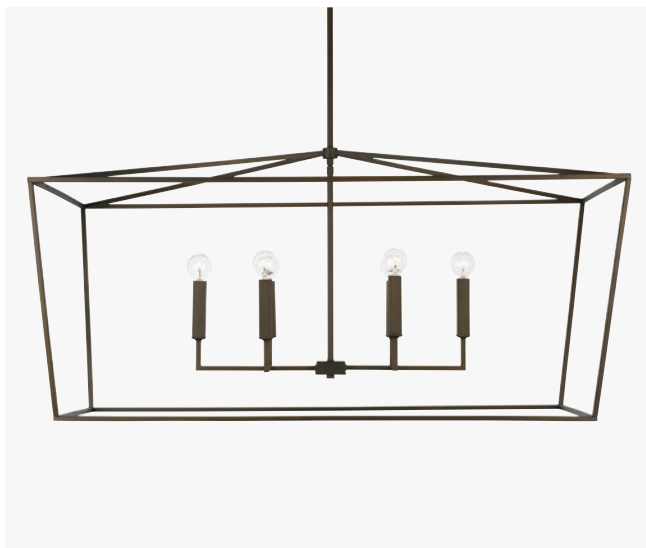

Islands

THEA ISLAND

- **837661MB** *Matte Black*
- ▼ **837661AD** *Aged Brass*
- ▼ **837661MS** *Mystic Sand*
- ▼ **837661OR** *Oil Rubbed Bronze*
- ▼ **837661PN** *Polished Nickel*

42"W x 20.5"H x 19.75"E
Hanging Height: 27.25"-71.25"
Rods Included 6"(1), 12"(1) & 18"(1)L
12" Chain; 120" Wire
Canopy: 5"W x 0.75"H
6 - 60 Watt E12 Candelabra