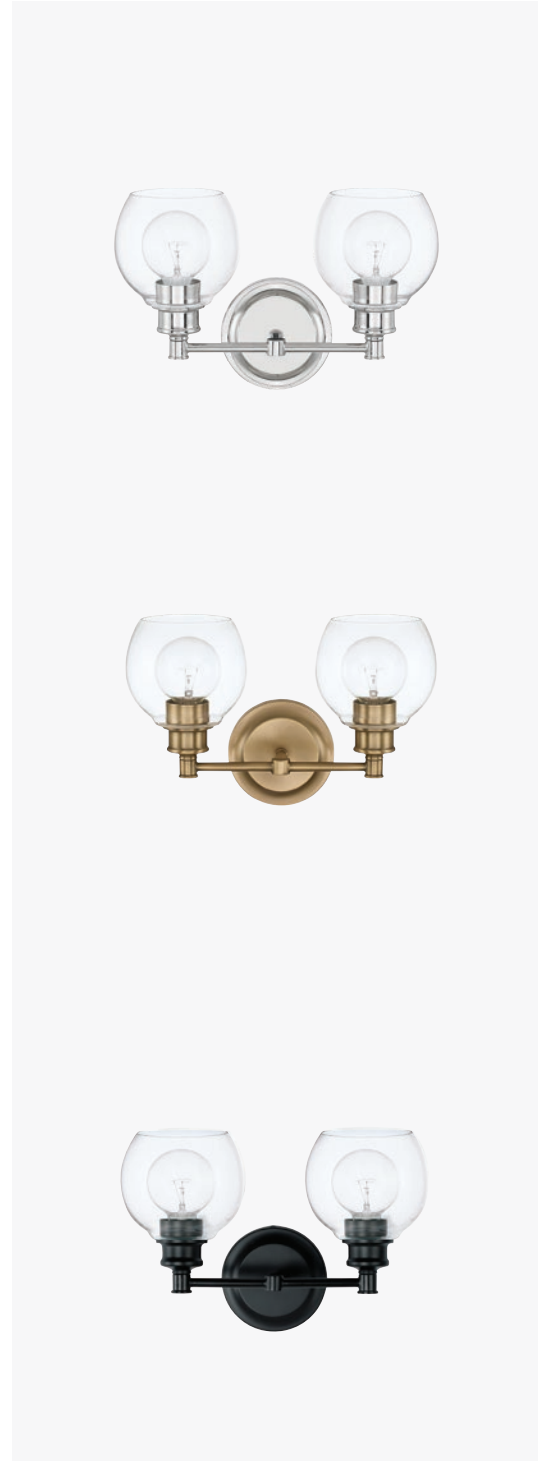

Vanity Lights

MID CENTURY SCONCE

1. ▲ **621111PN-426** *Polished Nickel*
   - ▲ **621111AD-426** *Aged Brass*
   - ▲ **621111MB-426** *Matte Black*
- 5.75"W x 9.75"H x 6.75"E
  Backplate: 5.25"W x 5.25"H x 1"E
  Ctr/top: 2.75" Ctr/btm: 7"
  1 - 100 Watt E26 Medium
  Clear Glass
  Damp Rated

MID CENTURY 2-LIGHT VANITY

1. ▲ **121121PN-426** *Polished Nickel*
   - ▲ **121121AD-426** *Aged Brass*
   - ▲ **121121MB-426** *Matte Black*
- 14.5"W x 9.75"H x 6.75"E
  Backplate: 5.25"W x 5.25"H x 1"E
  Ctr/top: 2.75" Ctr/btm: 7"
  2 - 100 Watt E26 Medium
  Clear Glass
  Damp Rated