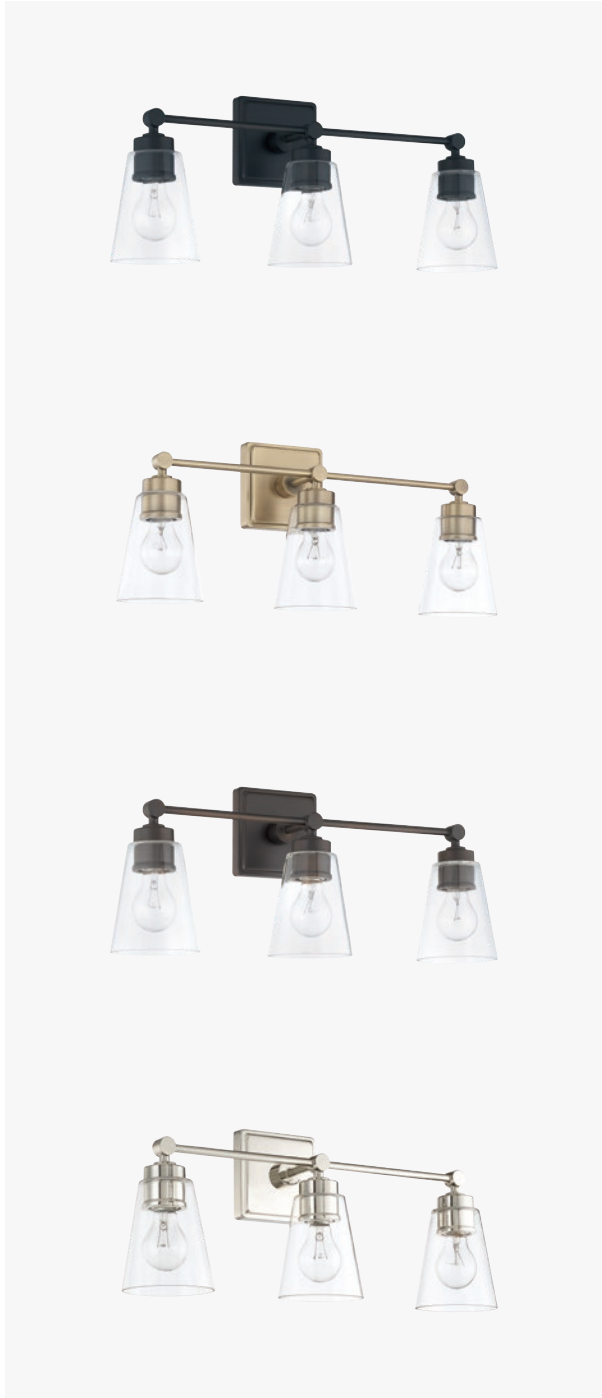

Vanity Lights

RORY 3-LIGHT VANITY

- ▲ **121831MB-432** *Matte Black*
- ▲ **121831AD-432** *Aged Brass*
- ▲ **121831OB-432** *Old Bronze*
- ▲ **121831PN-432** *Polished Nickel*

23"W x 10"H x 7.25"E
Backplate: 5"W x 5"H x 1"E
Ctr/top: 2" Ctr/btm: 8"
3 - 100 Watt E26 Medium
Clear Glass
Damp Rated