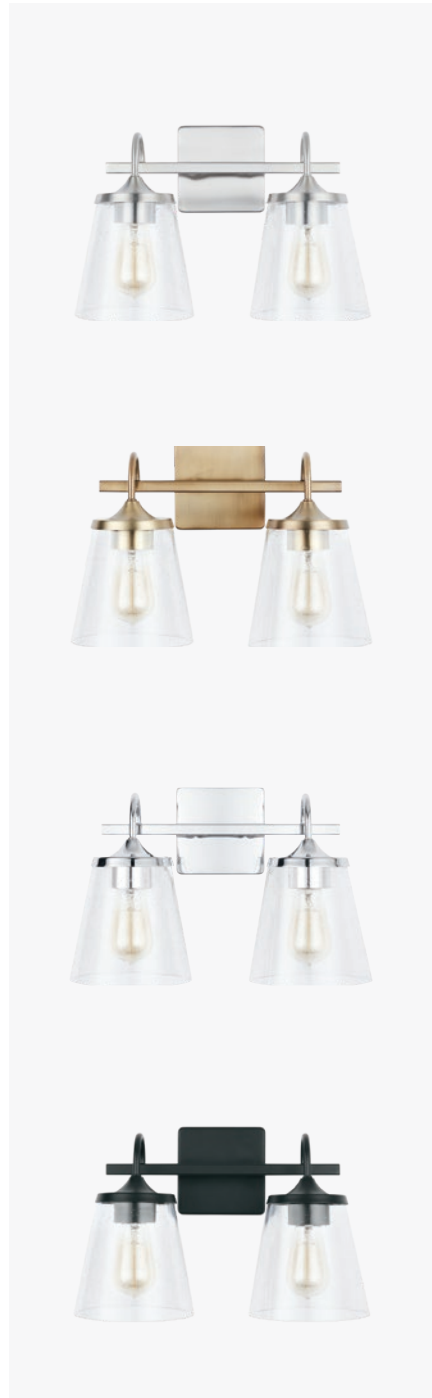

JAYNE 2-LIGHT VANITY

- ▲ **139122BN-496** *Brushed Nickel*
- ▲ **139122AD-496** *Aged Brass*
- ▲ **139122CH-496** *Chrome*
- ▲ **139122MB-496** *Matte Black*

15.25"W x 10.5"H x 9"E
Backplate: 5"W x 5"H x 0.75"E
Ctr/top: 2.5" Ctr/btm: 8"
2 - 100 Watt E26 Medium
Clear Seeded Glass
Damp Rated