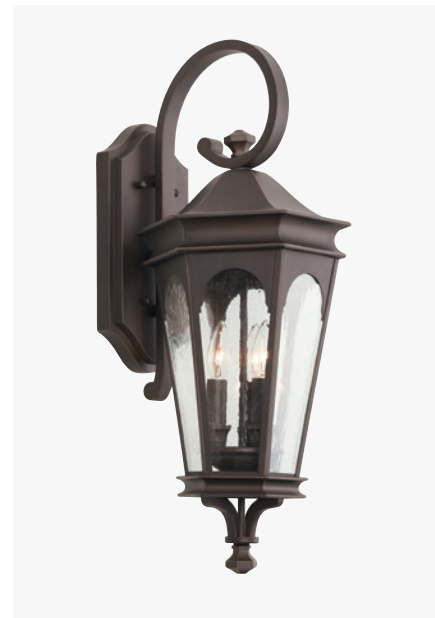

2 - 60 Watt E12 Candelabra

Antiqued Glass

Wet Rated

INMAN PARK LARGE WALL LANTERN

▲ **939731OZ** *Oiled Bronze*

11"W x 27"H x 12"E

Backplate: 6.5"W x 13.25"H x 1.25"E

Ctr/top: 10" Ctr/btm: 17"