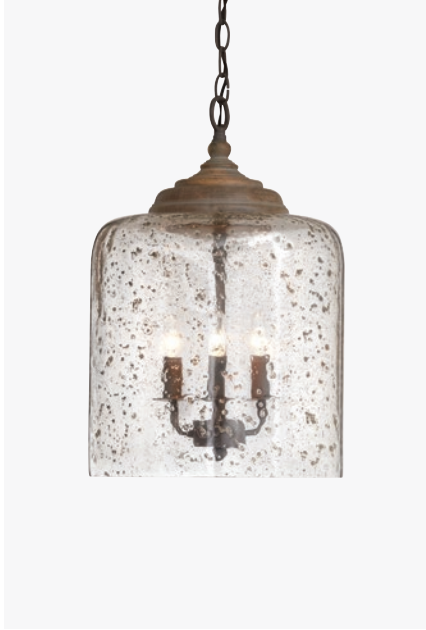

Foyers + Pendants

▲ 335242NG TYBEE GLASS PENDANT

Nordic Grey
12.5"W x 19"H
Hanging Height: 22.5"-145"
120" Chain; 180" Wire
Canopy: 5"W x 1"H
3 - 60 Watt E12 Candelabra
Clear Stone Seeded Glass
Handcrafted Wood Finial
Hand-Painted Finish
Seeding Unique to Each Piece
Subtle Variation May Occur