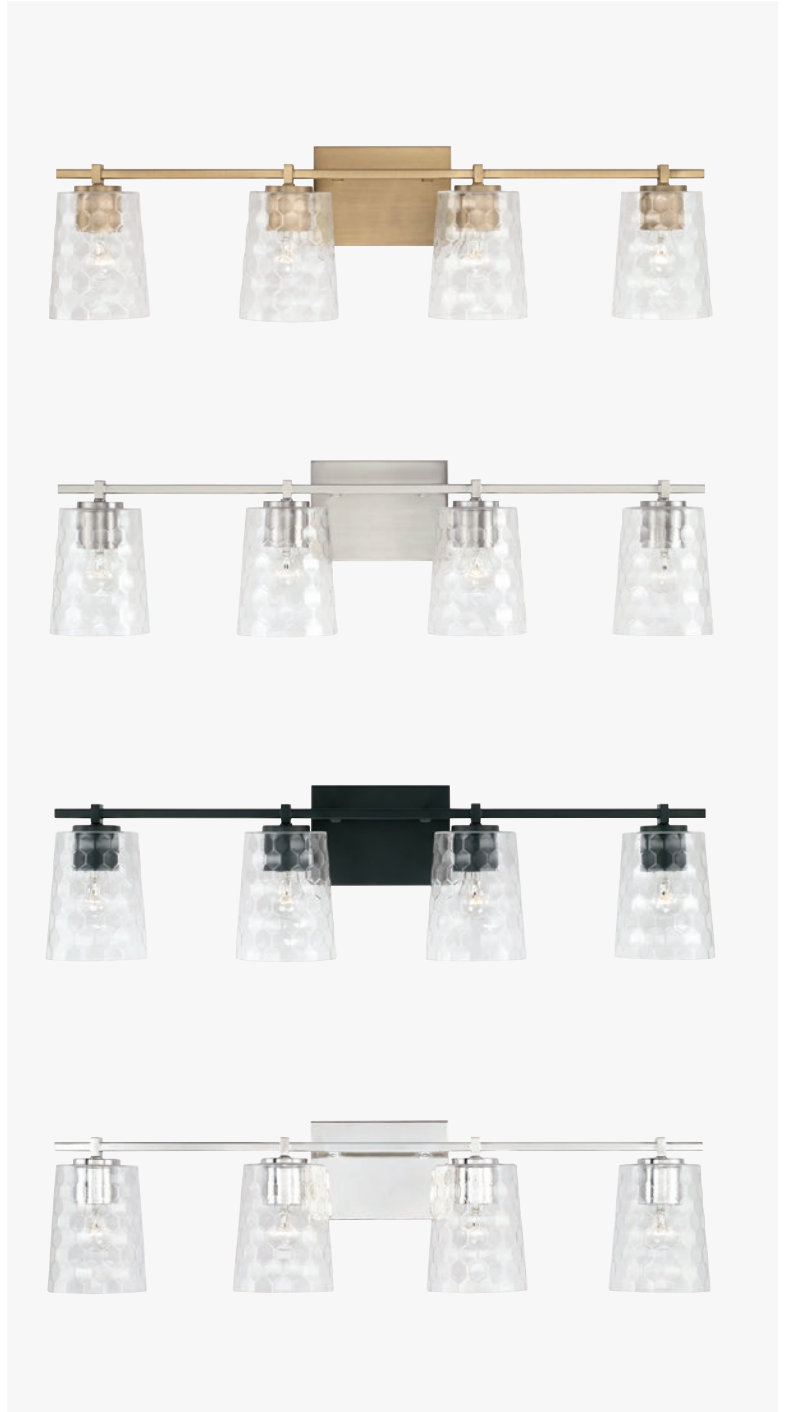

BURKE 4-LIGHT VANITY

- ▲ 143541AD-517 Aged Brass
- ▲ 143541BN-517 Brushed Nickel
- ▲ 143541MB-517 Matte Black
- ▲ 143541PN-517 Polished Nickel

32.75"W x 8.5"H x 6.25"E
Backplate: 7"W x 5"H x 0.75"E
Ctr/top: 2.5" Ctr/btm: 6"
4 - 100 Watt E26 Medium
Clear Honeycomb Glass
Damp Rated