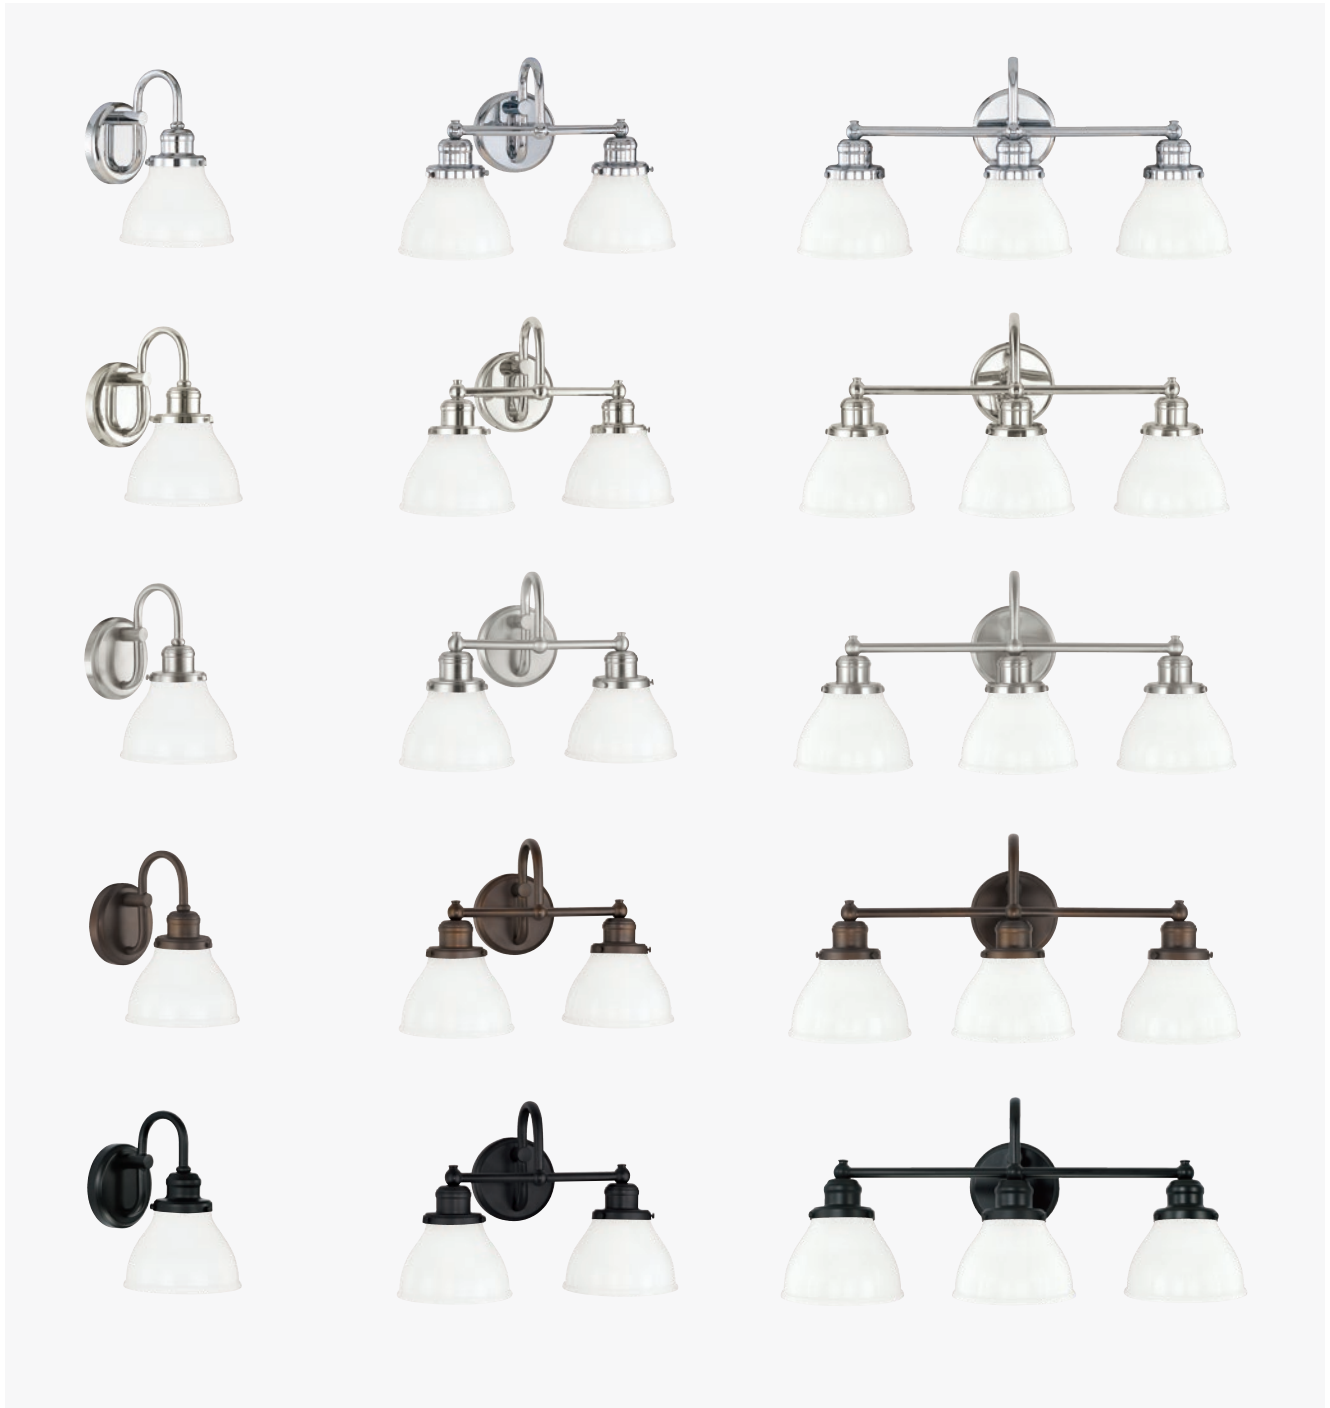

Vanity Lights

BAXTER SCONCE

- ▲ **8301CH-128** *Chrome*
- ▲ **8301PN-128** *Polished Nickel*
- ▲ **8301BN-128** *Brushed Nickel*
- ▲ **8301BB-128** *Burnished Bronze*
- ▲ **8301MB-128** *Matte Black*

6.5"W x 10"H x 8.25"E
Backplate: 5"W x 5"H x 1"E
Ctr/top: 5.5" Ctr/btm: 4.5"
1 - 100 Watt E26 Medium
Milk Glass
Damp Rated

BAXTER 2-LIGHT VANITY

- ▲ **8302CH-128** *Chrome*
- ▲ **8302PN-128** *Polished Nickel*
- ▲ **8302BN-128** *Brushed Nickel*
- ▲ **8302BB-128** *Burnished Bronze*
- ▲ **8302MB-128** *Matte Black*

16.25"W x 11"H x 8.25"E
Backplate: 5"W x 5"H x 1"E
Ctr/top: 4.5" Ctr/btm: 6.5"
2 - 100 Watt E26 Medium
Milk Glass
Damp Rated

BAXTER 3-LIGHT VANITY

- ▲ **8303CH-128** *Chrome*
- ▲ **8303PN-128** *Polished Nickel*
- ▲ **8303BN-128** *Brushed Nickel*
- ▲ **8303BB-128** *Burnished Bronze*
- ▲ **8303MB-128** *Matte Black*

24.25"W x 11"H x 8.25"E
Backplate: 5"W x 5"H x 1"E
Ctr/top: 4.5" Ctr/btm: 6.5"
3 - 100 Watt E26 Medium
Milk Glass
Damp Rated