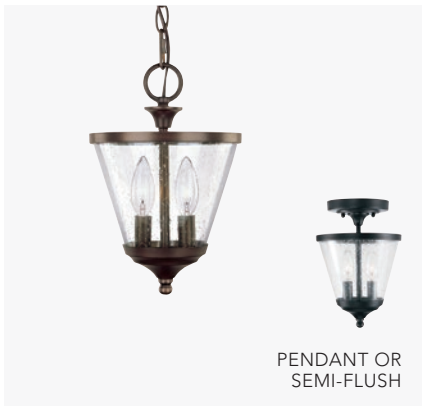

PENDANT OR
SEMI-FLUSH

STANTON DUAL MOUNT

1. ▲ **4032BB-236** *Burnished Bronze*
   - ▲ **4032BN-236** *Brushed Nickel*
   - ▲ **4032MB-236** *Matte Black*
- 7.75"W x 11.75"H
  Hanging Height: 11"-77.75"
  60" Chain; 120" Wire
  Canopy: 5.5"W x 1"H
  2 - 60 Watt E12 Candelabra
  Clear Seeded Glass
  Convertible Dual Mount