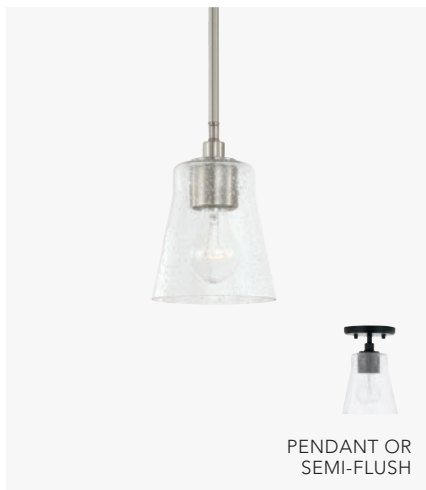

PENDANT OR SEMI-FLUSH

BAKER MINI PENDANT

- ▲ **346911BN-533** *Brushed Nickel*
- **346911AD-533** *Aged Brass*
- **346911MB-533** *Matte Black*
- 5.5"W x 7.75"H
- Hanging Height: 8.5"-53.25"
- Rods Included 6"(2) & 12"(2)
- 6" Chain; 72" Wire
- Canopy: 5"W x 0.75"H
- 1 - 100 Watt E26 Medium
- Clear Seeded Glass
- Convertible Dual Mount