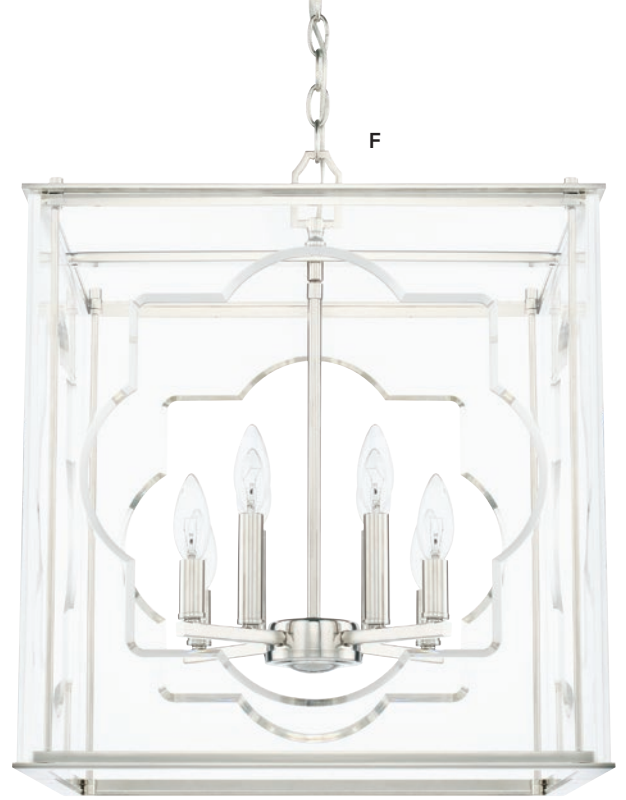

D

F

E

A. 546041MB LENNON FOYER
18"W x 21.5"H | see page 279

B. 338841MB COREY PENDANT
22"W x 16"H | see page 302

C. 528642BI CLAUDE FOYER
16"W x 29.5"H | see page 276

D. 7001PN MORGAN FOYER
12"W x 22.75"H | see page 267

E. 526161PN LESLEY FOYER
27.75"W x 30.5"H | see page 261

F. 525681PN ARIA ACRYLIC FOYER
18"W x 21.5"H | see page 267