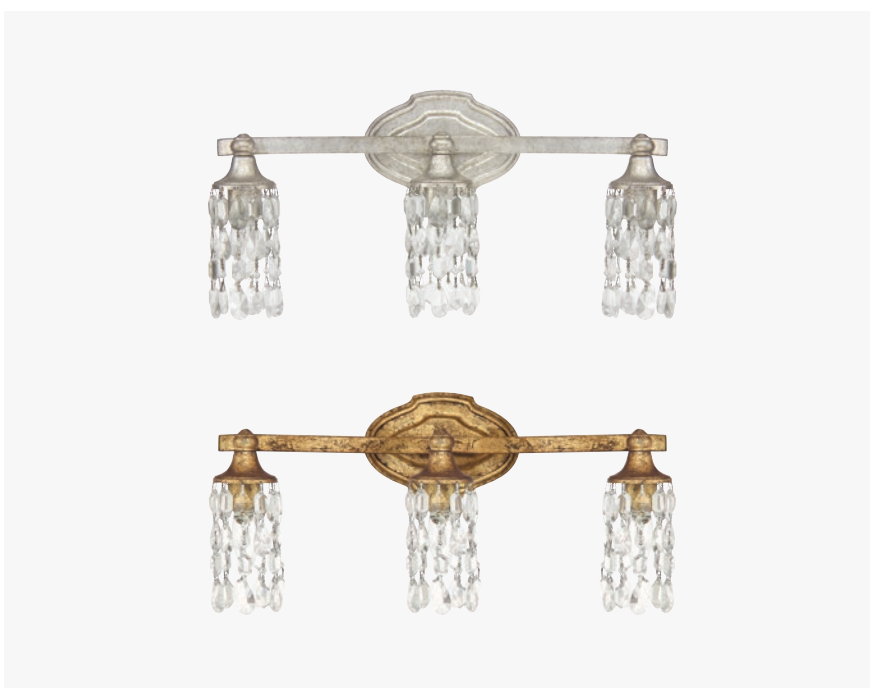

BLAKELY 3-LIGHT VANITY

◀ **8523AS-CR** *Antique Silver*

◀ **8523AG-CR** *Antique Gold*

20.5"W x 10"H x 6"E
Backplate: 7.25"W x 5"H x 1"E
Ctr/top: 2.5" Ctr/btm: 7.5"
3 - 60 Watt E26 Medium
Damp Rated
K9 Crystal Shades