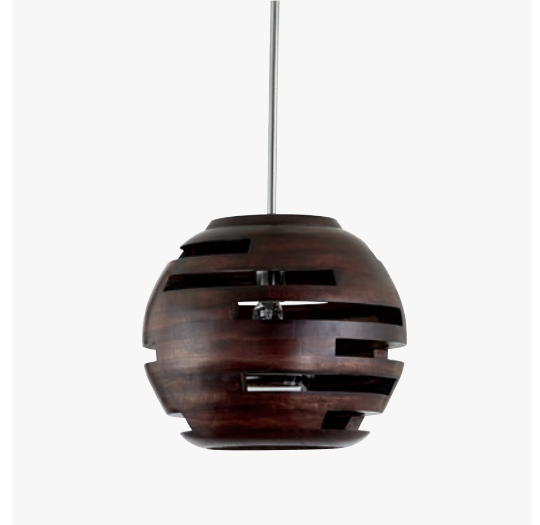

12" Chain; 120" Wire

Canopy: 5"W x 0.75"H

6 - 60 Watt E12 Candelabra

Adjustable Bands

▲ **339912DN DALTON ORB PENDANT**

Dark Wood and Polished Nickel

14"W x 12"H

Hanging Height: 19"-62"