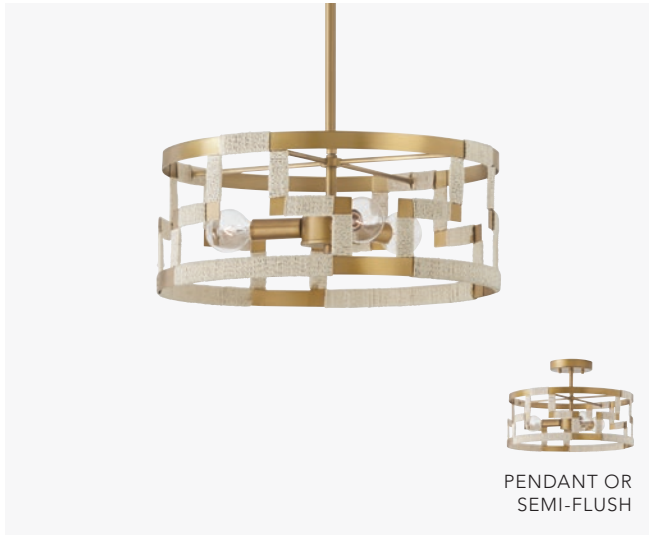

Foyers + Pendants

PENDANT OR
SEMI-FLUSH

▲ 241031NL HALA DUAL MOUNT

Bleached Natural Jute and Patinaed Brass

15.25"W x 6.25"H

Hanging Height: 11.5"-57.25"

Rods Included 6"(1), 12"(1) & 18"(1)L

Canopy: 5.25"W x 1"H

3 - 60 Watt E12 Candelabra

Hand-Wrapped Jute Rope | Hand-Applied Patina

Convertible Dual Mount

Subtle Variation May Occur