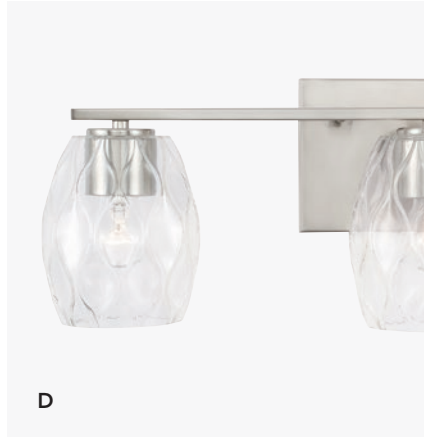

FALL IN LOVE WITH VERSATILITY AND VARIETY

An essential element in bathroom design, vanity lights add maximum impact and tie a space together.

Explore more Vanity Lights on page 408.

A

D

G

B

E

H

C

F

I

- **A. 119831BI-435 RAVENWOOD**
  23"W x 9.5"H x 5.5"E | see page 429
- **B. 143531AD-517 BURKE**
  24"W x 8.5"H x 6.25"E | see page 416
- **C. 138332BI-492 FENTON**
  24"W x 10.5"H x 8"E | see page 429

- **D. 145331BN-525 LUCAS**
  24"W x 7.75"H x 6.5"E | see page 424
- **E. 120731PN-423 CAMDEN**
  23.5"W x 9.25"H x 6.5"E | see page 443
- **F. 120531CG-422 MILAN**
  23"W x 9"H x 6.25"E | see page 442

- **G. 139133AD-497 CASSIDY**
  27"W x 9"H x 10.5"E | see page 413
- **H. 131232AB DAX**
  24"W x 10.5"H x 7"E | see page 413
- **I. 141431PN-507 BEAU**
  24"W x 9.5"H x 7"E | see page 418