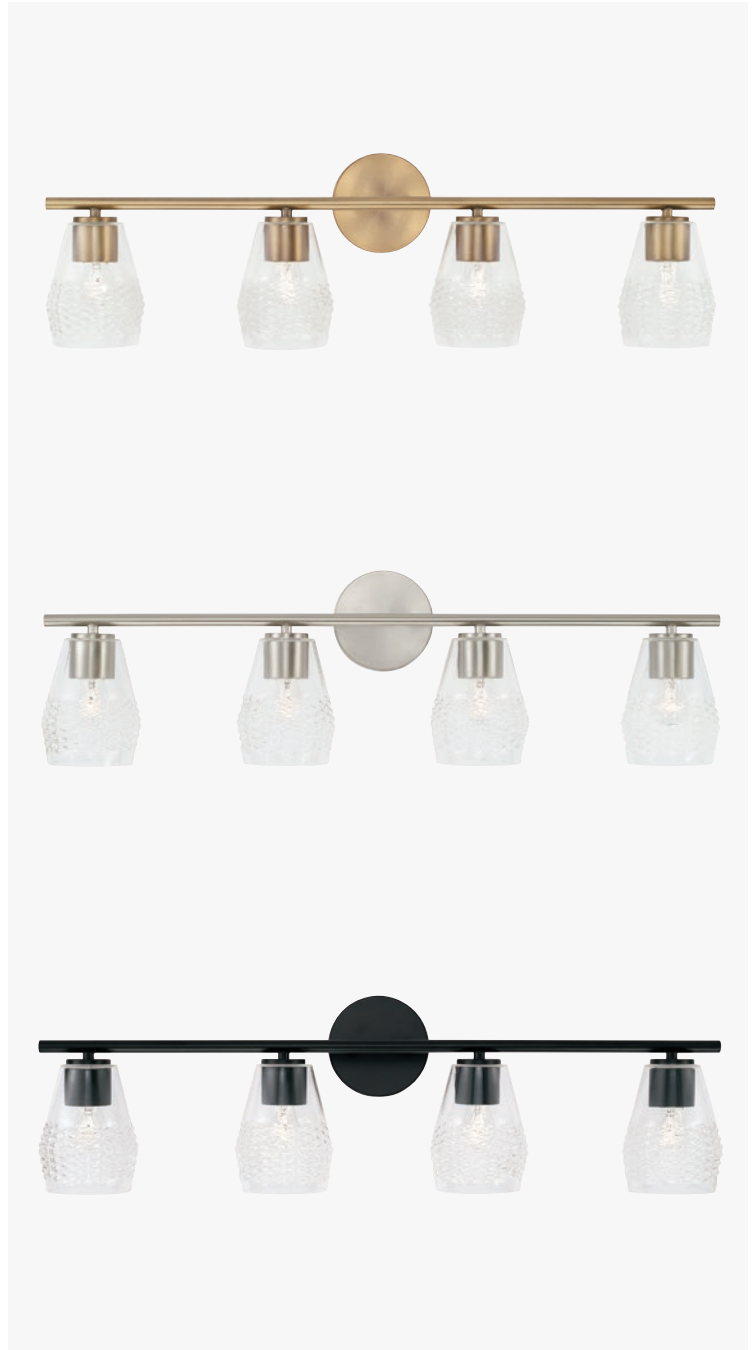

DENA 4-LIGHT VANITY

- ▲ **145041AD-524** Aged Brass
- ▲ **145041BN-524** Brushed Nickel
- ▲ **145041MB-524** Matte Black

32.5"W x 9.5"H x 5.75"E
Backplate: 5"W x 5"H x 0.75"E
Ctr/top: 2.5" Ctr/btm: 7"
4 - 100 Watt E26 Medium
Diamond Embossed Glass
Damp Rated