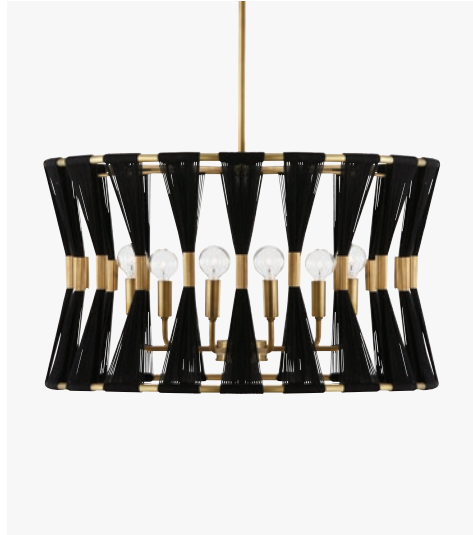

▲ 341161KP BIANCA LARGE PENDANT

Black Rope and Patinaed Brass
24.5"W x 14"H
Hanging Height: 19.25"-66"
Rods Included 6"(1), 12"(1) & 18"(1)L
12" Chain; 120" Wire
Canopy: 5.25"W x 1"H
6 - 60 Watt E12 Candelabra
Hand-Wrapped Rope
Hand-Applied Patina
Subtle Variation May Occur