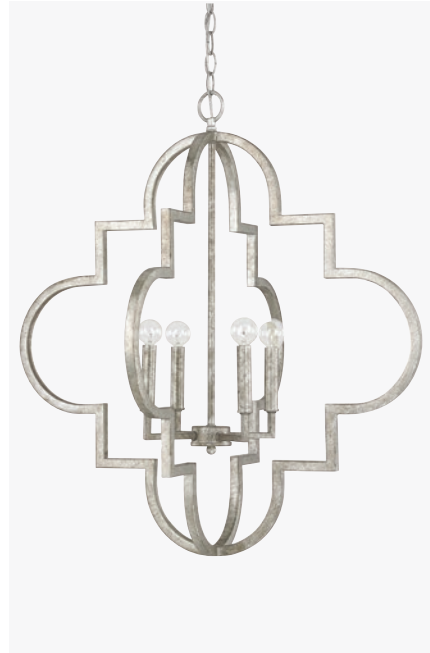

▲ 4542AS ELLIS LARGE FOYER

Antique Silver

26"W x 28.25"H

Hanging Height: 32"-154.25"

120" Chain; 180" Wire

Canopy: 5"W x 1"H

4 - 60 Watt E12 Candelabra