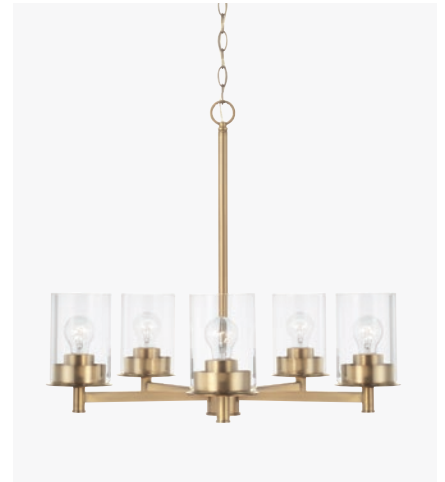

MYLES 5-LIGHT CHANDELIER

- ▲ **440951BN-506** *Brushed Nickel*
- 440951BZ-506** *Bronze*
- 440951MB-506** *Matte Black*

27"W x 24"H
 Hanging Height: 27.5"-150"
 120" Chain; 144" Wire
 Canopy: 5"W x 0.75"H
 5 - 100 Watt E26 Medium
 Clear Seeded Glass