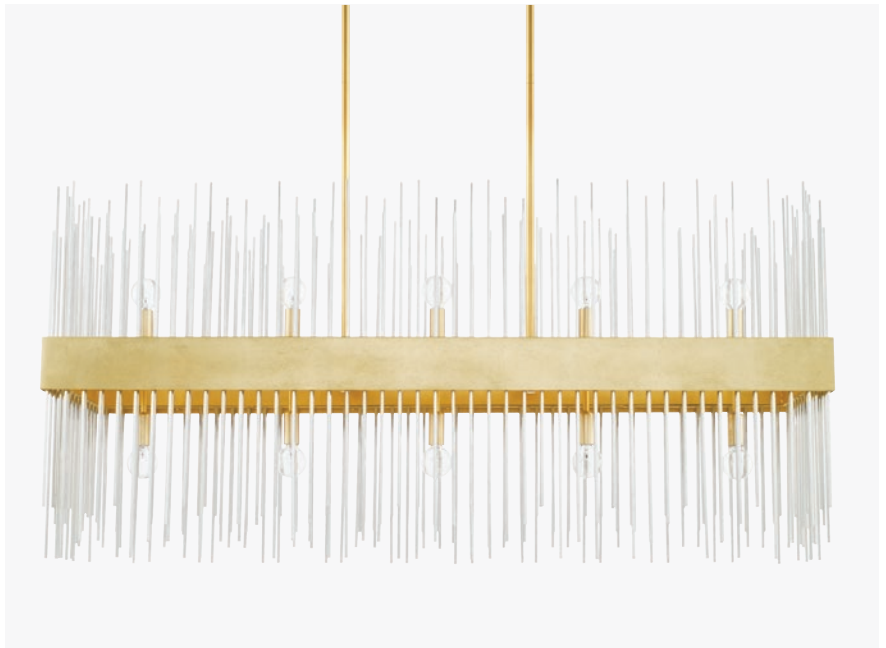

Canopy: 5"W x 1"H x 15.75"L

10 - 60 Watt E12 Candelabra

FLUSH + SEMI-FLUSH

Small spaces and low ceilings don't mean you have to compromise on design.

At the heart of form and function, Flush and Semi-Flush fixtures bring style to a central light source and draw the eye upward. Don't miss our dual mount pendants which can also be used as semi-flush fixtures.