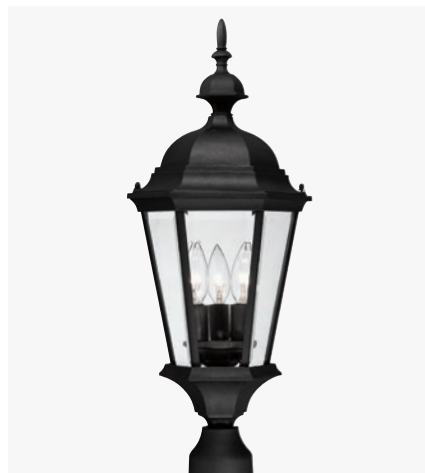

CARRIAGE HOUSE POST LANTERN

▲ **9725BK** *Black*
9725OB *Old Bronze*
9.5"W x 24"H
3 - 60 Watt E12 Candelabra
Clear Beveled Glass
Wet Rated
Fits 3" Post (sold separately)