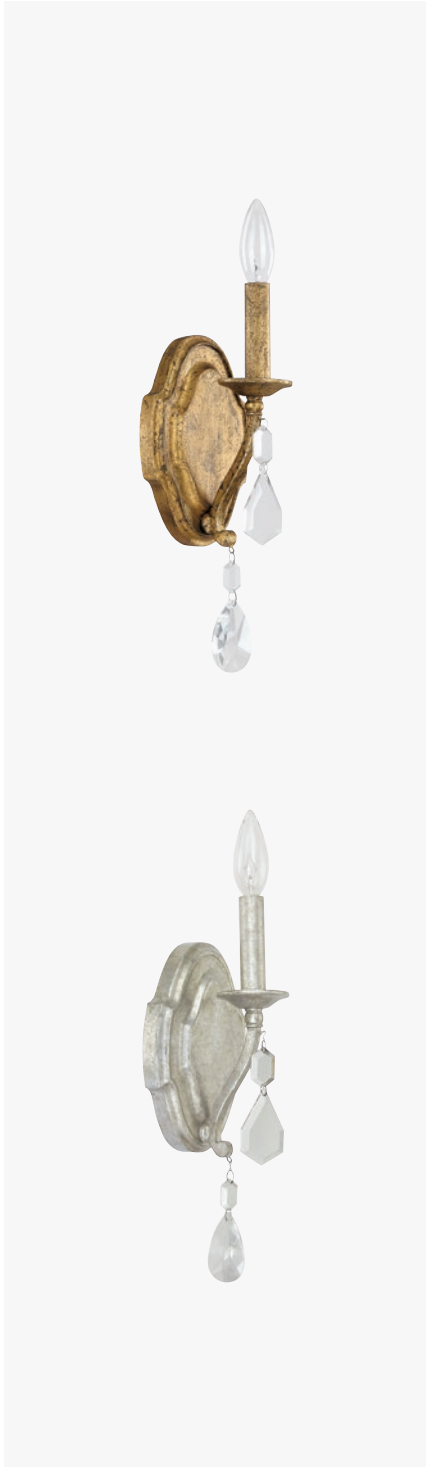

Sconces

BLAKELY 1-LIGHT SCONCE

▲ **1616AG-CR** *Antique Gold*

▲ **1616AS-CR** *Antique Silver*

5"W x 13.25"H x 4.25"E

Backplate: 5"W x 7.25"H x 1"E

Ctr/top: 5.25" Ctr/btm: 8"

1 - 60 Watt E12 Candelabra

Damp Rated

K9 Crystal Adornments