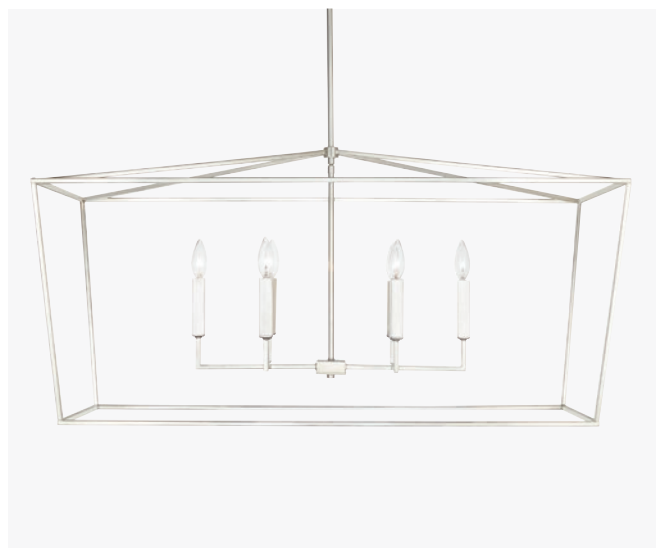

Islands

THEA ISLAND

- **837661MB** *Matte Black*
- ▼ **837661AD** *Aged Brass*
- ▼ **837661MS** *Mystic Sand*
- ▼ **837661OR** *Oil Rubbed Bronze*
- ▼ **837661PN** *Polished Nickel*

42"W x 20.5"H x 19.75"E
Hanging Height: 27.25"-71.25"
Rods Included 6"(1), 12"(1) & 18"(1)L
12" Chain; 120" Wire
Canopy: 5"W x 0.75"H
6 - 60 Watt E12 Candelabra