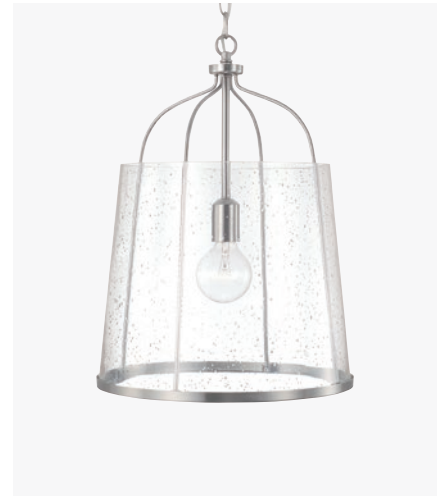

PENDANT OR SEMI-FLUSH

MADISON DUAL MOUNT

- ▲ **247011AD** *Aged Brass*
- 247011BN** *Brushed Nickel*
- 247011MB** *Matte Black*
- 13"W x 11.5"H
- Hanging Height: 10.5"-137.5"
- 120" Chain; 144" Wire
- Canopy: 5"W x 0.75"H
- 1 - 100 Watt E26 Medium
- Clear Seeded Glass
- Convertible Dual Mount