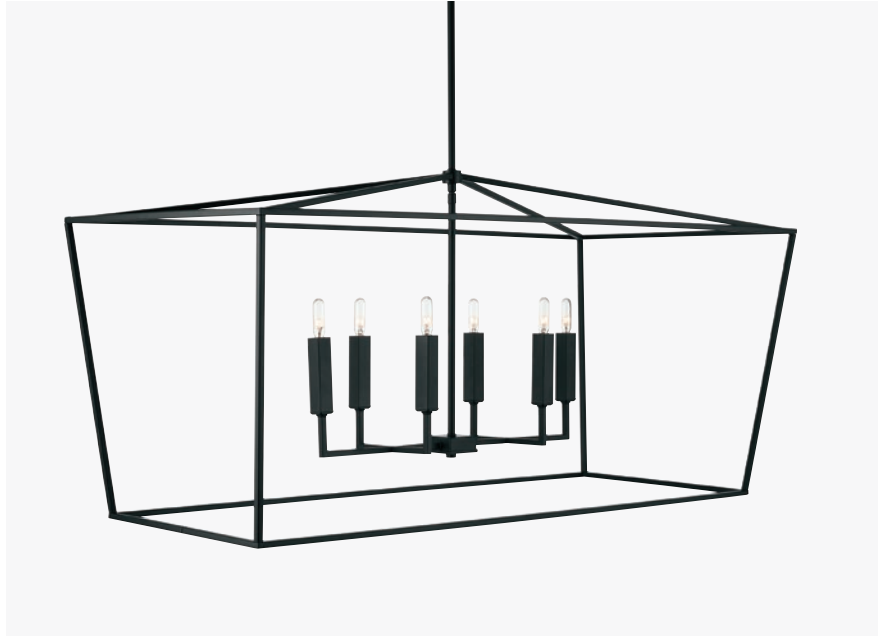

Islands

THEA ISLAND

- **837661MB** *Matte Black*
- ▼ **837661AD** *Aged Brass*
- ▼ **837661MS** *Mystic Sand*
- ▼ **837661OR** *Oil Rubbed Bronze*
- ▼ **837661PN** *Polished Nickel*

42"W x 20.5"H x 19.75"E
Hanging Height: 27.25"-71.25"
Rods Included 6"(1), 12"(1) & 18"(1)L
12" Chain; 120" Wire
Canopy: 5"W x 0.75"H
6 - 60 Watt E12 Candelabra