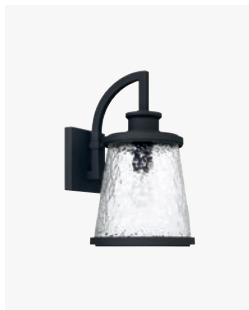

🔦 TORY
page 521