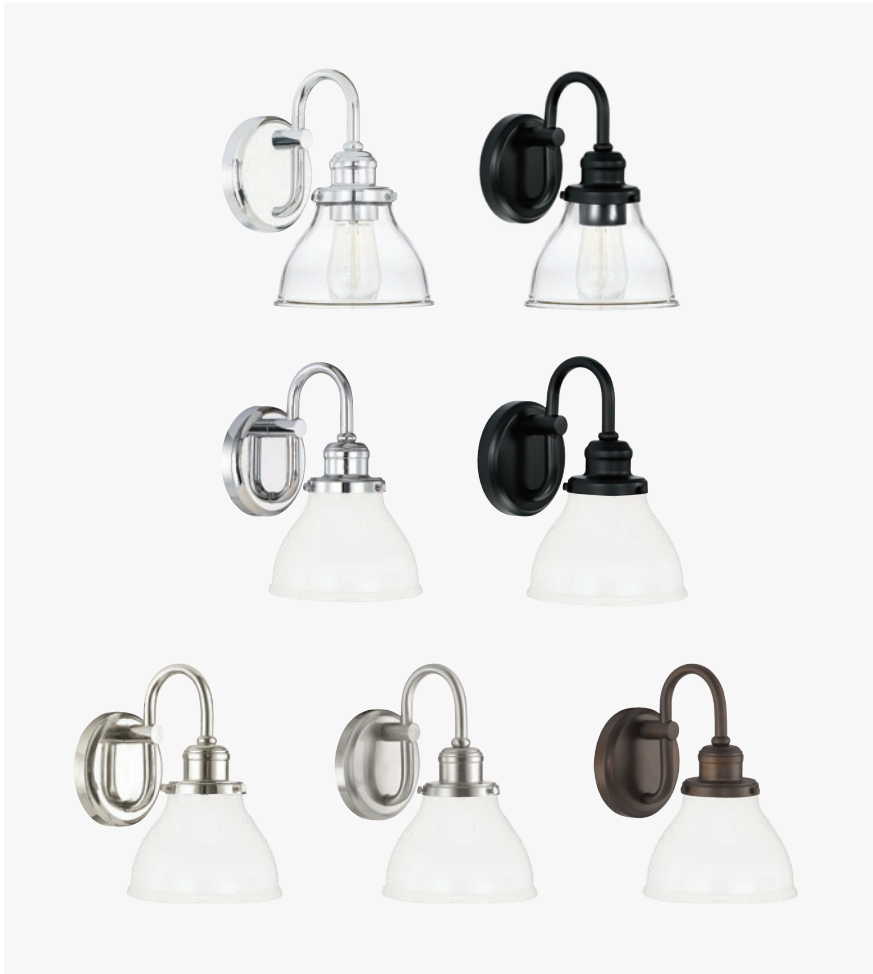

Sconces

BAXTER CLEAR SCONCE

1. ◀ **8301CH-461** *Chrome*
   - ◀ **8301MB-461** *Matte Black*
- 6.5"W x 10"H x 8.25"E
  Backplate: 5"W x 5"H x 1"E
  Ctr/top: 5.5" Ctr/btm: 4.5"
  1 - 100 Watt E26 Medium
  Clear Glass
  Damp Rated

BAXTER SCONCE

1. ◀ **8301CH-128** *Chrome*
   - ◀ **8301MB-128** *Matte Black*
   - ◀ **8301PN-128** *Polished Nickel*
   - ◀ **8301BN-128** *Brushed Nickel*
   - ◀ **8301BB-128** *Burnished Bronze*
- 6.5"W x 10"H x 8.25"E
  Backplate: 5"W x 5"H x 1"E
  Ctr/top: 5.5" Ctr/btm: 4.5"
  1 - 100 Watt E26 Medium
  Milk Glass
  Damp Rated