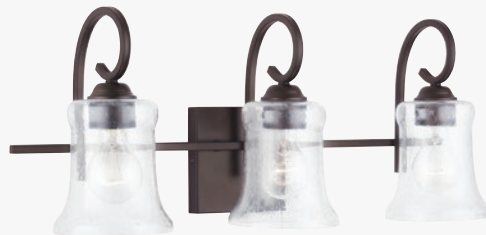

CAMERON 3-LIGHT VANITY

- ◀ **139531BZ-501** *Bronze*
- **139531BN-501** *Brushed Nickel*
- **139531MB-501** *Matte Black*

24"W x 9.5"H x 6.75"E
3 - 100 Watt E26 Medium