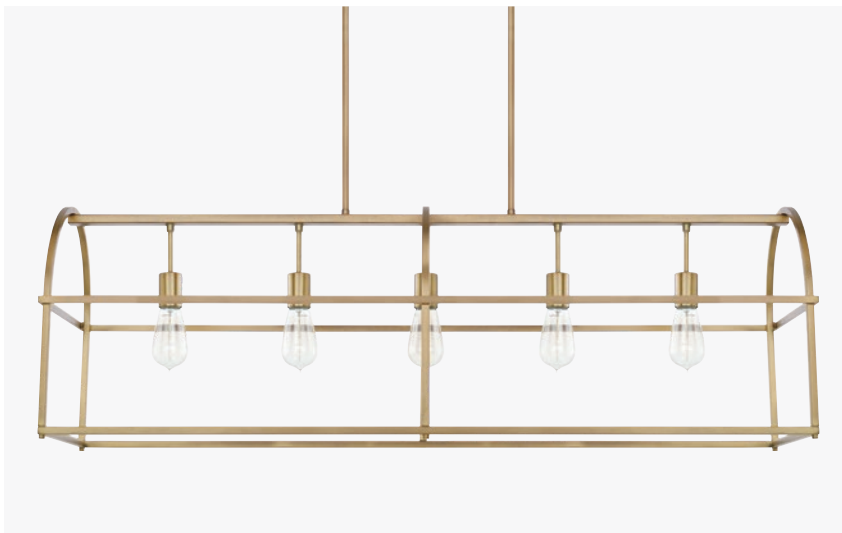

ISLANDS

AUBREY ISLAND

- ◀ **825751AD** *Aged Brass*
- **825751BN** *Brushed Nickel*
- **825751BZ** *Bronze*
- **825751MB** *Matte Black*

45.75"W x 15.25"H x 13.75"E
Hanging Height: 25.25"-60"
Rods Included 6" (4) & 12" (4)
6" Chain; 72" Wire
Canopy: 5"W x 1"H x 16"L
5 - 100 Watt E26 Medium