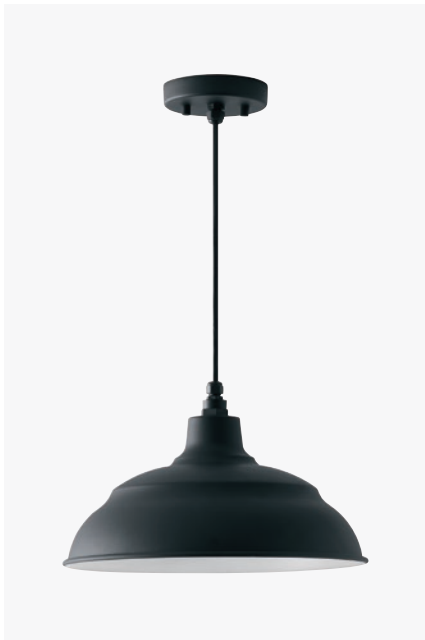

RLM SMALL WAREHOUSE PENDANT

◀ **936311BK** Black
936311GV Galvanized
936311OZ Oiled Bronze
14"W x 8.25"H
Hanging Height: 14.25"-130.25"
120" Wire
Canopy: 5"W x 1"H
1 - 100 Watt E26 Medium
Metal Shade with White Interior
Wet Rated

RLM LARGE WAREHOUSE PENDANT

◀ **936312GV** Galvanized
936312BK Black
936312OZ Oiled Bronze
16.75"W x 9.75"H
Hanging Height: 15.75"-131.75"
120" Wire
Canopy: 5"W x 1"H
1 - 100 Watt E26 Medium
Metal Shade with White Interior
Wet Rated