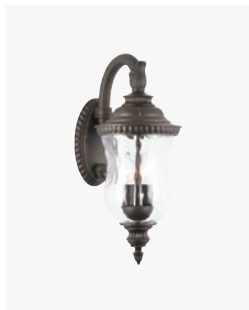

ASHFORD
page 474