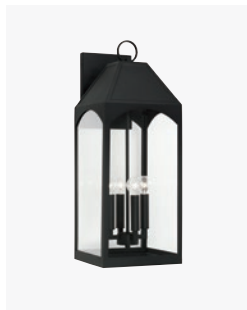

BURTON
pages 484-485