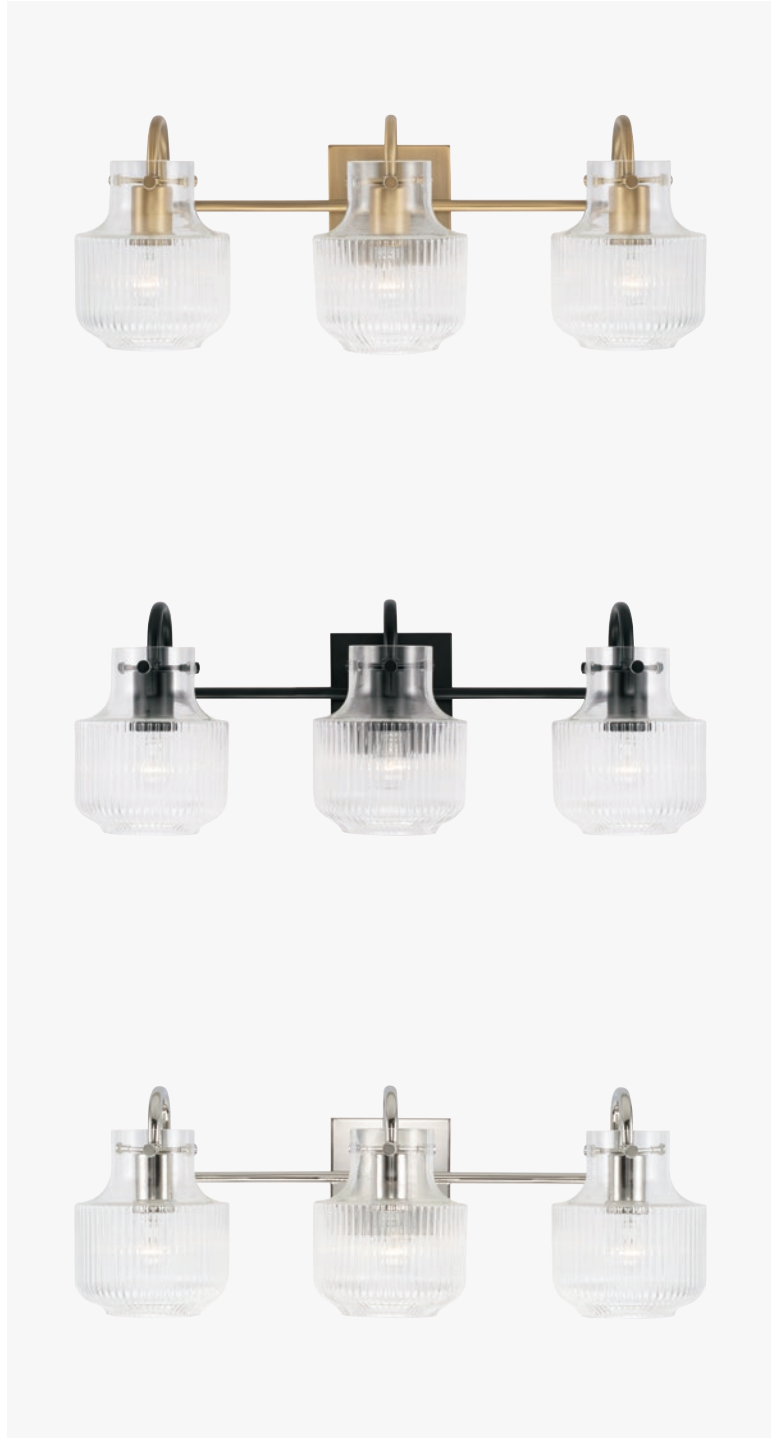

NYLA 3-LIGHT VANITY

- ▲ **145131AD** Aged Brass
- ▲ **145131MB** Matte Black
- ▲ **145131PN** Polished Nickel

24.25"W x 9"H x 8"E
Backplate: 5"W x 5"H x 1"E
Ctr/top: 3.75" Ctr/btm: 5.25"
3 - 100 Watt E26 Medium
Clear Fluted Glass
Damp Rated