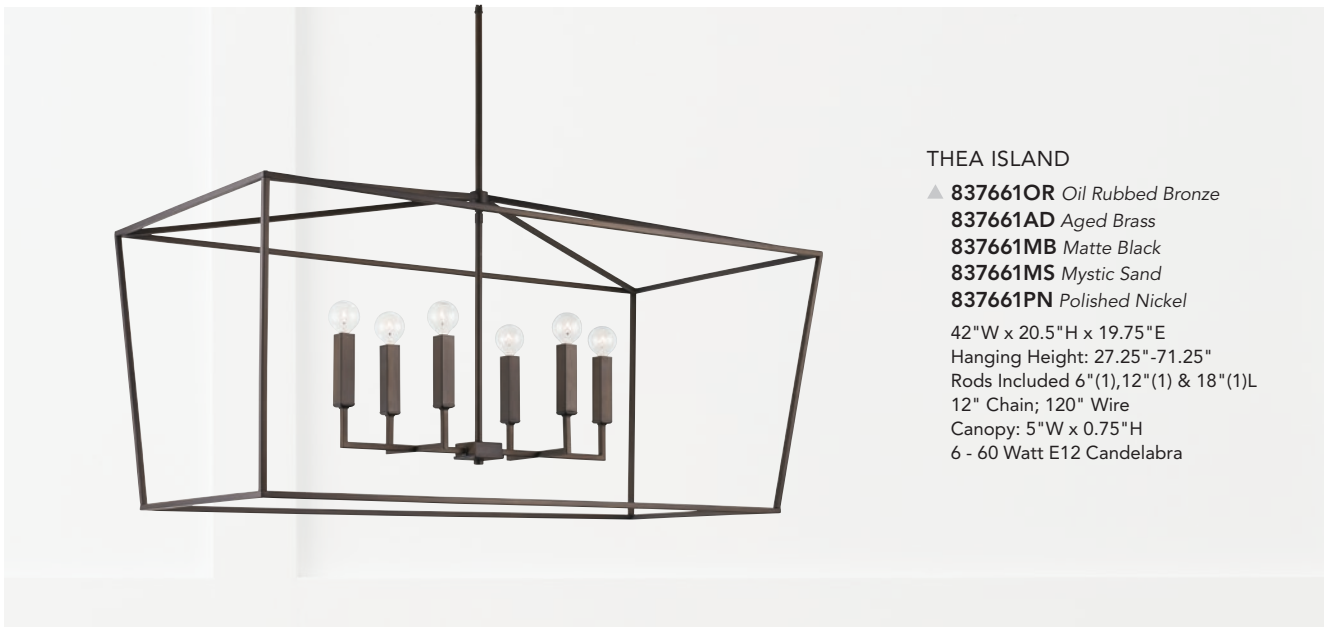

Thea

AGED BRASS, MATTE BLACK, MYSTIC SAND, OIL RUBBED BRONZE OR POLISHED NICKEL

THEA ISLAND

- ▲ **837661OR** Oil Rubbed Bronze
- **837661AD** Aged Brass
- **837661MB** Matte Black
- **837661MS** Mystic Sand
- **837661PN** Polished Nickel

42"W x 20.5"H x 19.75"E
Hanging Height: 27.25"-71.25"
Rods Included 6"(1), 12"(1) & 18"(1)L
12" Chain; 120" Wire
Canopy: 5"W x 0.75"H
6 - 60 Watt E12 Candelabra