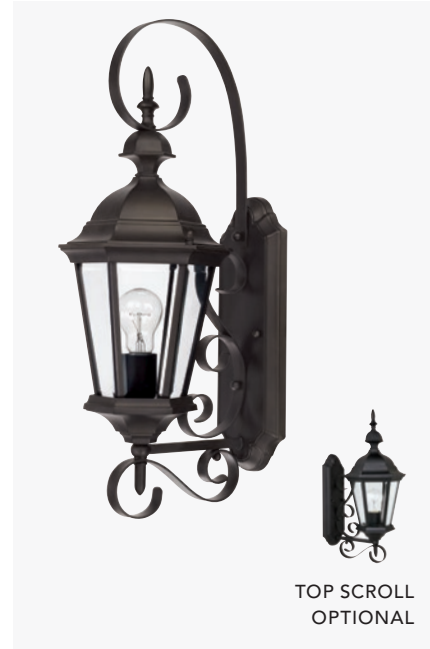

TOP SCROLL
OPTIONAL

TOP SCROLL
OPTIONAL

CARRIAGE HOUSE SMALL
WALL LANTERN

▲ **9721OB** *Old Bronze*
9721BK *Black*
8"W x 23"H x 10"E
Backplate: 5"W x 13.75"H x 1"E
Ctr/top: 14.75" Ctr/btm: 8.25"
1 - 100 Watt E26 Medium
Clear Beveled Glass
Wet Rated