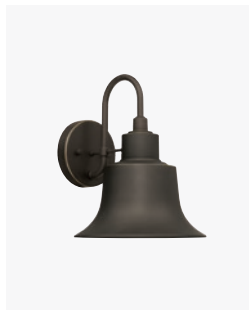

BROCK
page 481