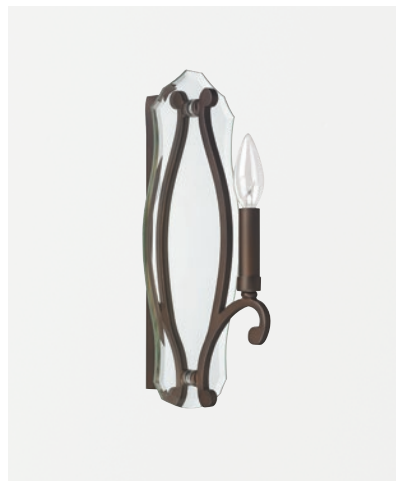

LEIGH SCONCE

▶ **4701BB-000** *Burnished Bronze*

5.75"W x 14"H x 5.25"E
Backplate: 4"W x 11.75"H x 1"E
Ctr/top: 7" Ctr/btm: 7"
1 - 60 Watt E12 Candelabra
Damp Rated
Beveled Mirror Backplate