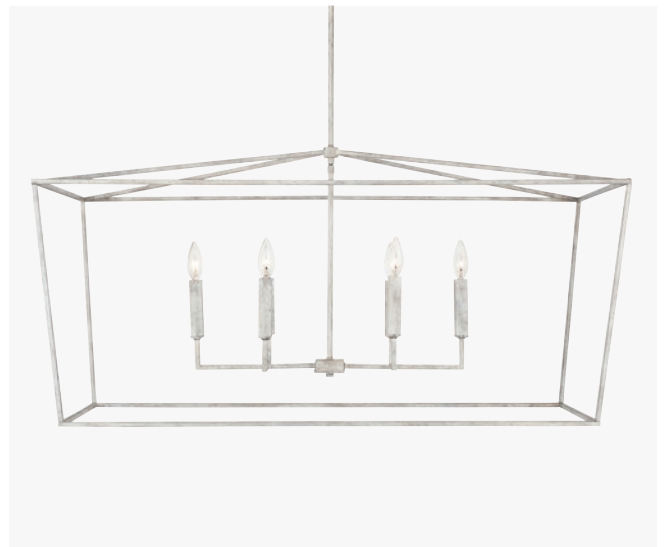

Islands

THEA ISLAND

- **837661MB** *Matte Black*
- ▼ **837661AD** *Aged Brass*
- ▼ **837661MS** *Mystic Sand*
- ▼ **837661OR** *Oil Rubbed Bronze*
- ▼ **837661PN** *Polished Nickel*

42"W x 20.5"H x 19.75"E
Hanging Height: 27.25"-71.25"
Rods Included 6"(1), 12"(1) & 18"(1)L
12" Chain; 120" Wire
Canopy: 5"W x 0.75"H
6 - 60 Watt E12 Candelabra