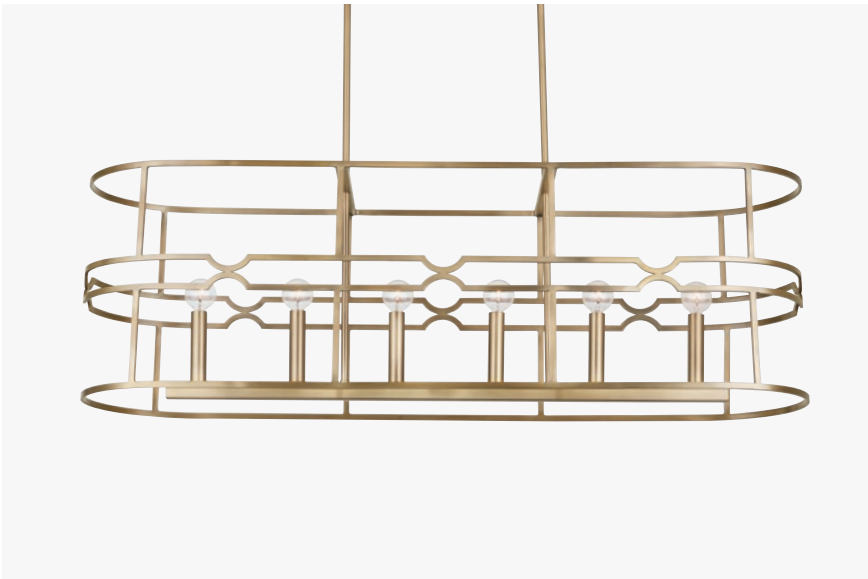

◀ 838961AD JORDYN ISLAND

Aged Brass

44"W x 14"H x 12"E

Hanging Height: 25"-69"

Rods Included 6"(2), 12"(2) & 18"(2)L

12" Chain; 120" Wire

Canopy: 5"W x 1"H x 15"L

6 - 60 Watt E12 Candelabra