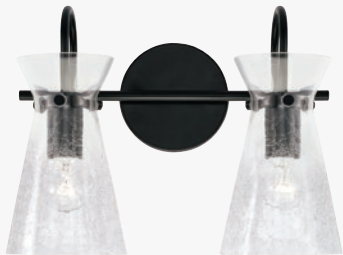

Vanity Lights

MILA 2-LIGHT VANITY

- ▲ **142421AD** Aged Brass
- ▲ **142421MB** Matte Black
- ▲ **142421PN** Polished Nickel

14.25"W x 11"H x 7.5"E
Backplate: 5"W x 5"H x 0.75"E
Ctr/top: 4" Ctr/btm: 7"
2 - 100 Watt E26 Medium
Clear Half-Crackle Glass
Damp Rated

MILA 3-LIGHT VANITY

- ▲ **142431AD** Aged Brass
- ▲ **142431MB** Matte Black
- ▲ **142431PN** Polished Nickel

24"W x 11"H x 7.5"E
Backplate: 5"W x 5"H x 0.75"E
Ctr/top: 4" Ctr/btm: 7"
3 - 100 Watt E26 Medium
Clear Half-Crackle Glass
Damp Rated