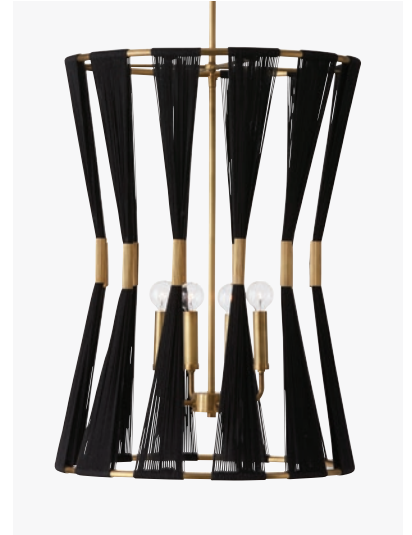

▲ 541141KP BIANCA FOYER

Black Rope and Patinaed Brass
19.5"W x 28"H
Hanging Height: 33.25"-80"
Rods Included 6"(1), 12"(1) & 18"(1)L
12" Chain; 120" Wire
Canopy: 5.25"W x 1"H
4 - 60 Watt E12 Candelabra
Hand-Wrapped Rope
Hand-Applied Patina
Subtle Variation May Occur