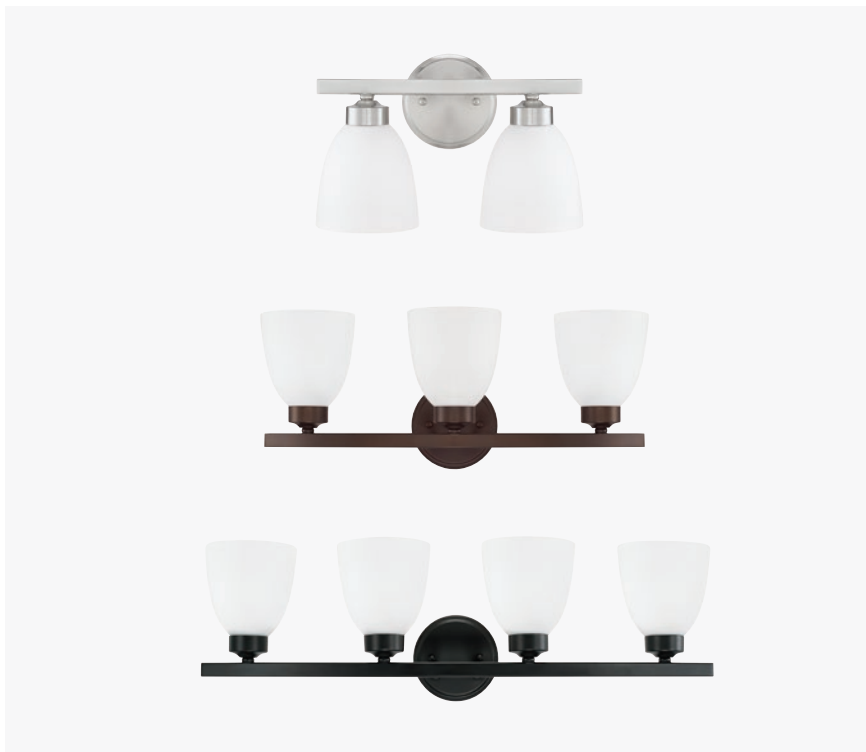

JAMESON 2-LIGHT VANITY

◀ **114321BN-333** *Brushed Nickel*

114321BZ-333 *Bronze*

114321MB-333 *Matte Black*

13"W x 8.5"H x 7.5"E

Backplate: 5"W x 5"H x 0.75"E

Ctr/top: 2.25" Ctr/btm: 6.25"

2 - 100 Watt E26 Medium

Soft White Glass

Damp Rated

JAMESON 3-LIGHT VANITY

◀ **114331BZ-333** *Bronze*

114331BN-333 *Brushed Nickel*

114331MB-333 *Matte Black*

21"W x 8.5"H x 7.5"E

3 - 100 Watt E26 Medium

JAMESON 4-LIGHT VANITY

◀ **114341BN-333** *Brushed Nickel*

114341BZ-333 *Bronze*

114341MB-333 *Matte Black*

29"W x 8.5"H x 7.5"E

4 - 100 Watt E26 Medium

AVAILABLE IN THESE FINISHES:

Bronze (BZ)

Brushed Nickel (BN)

Matte Black (MB) *Vanity Lights Only*