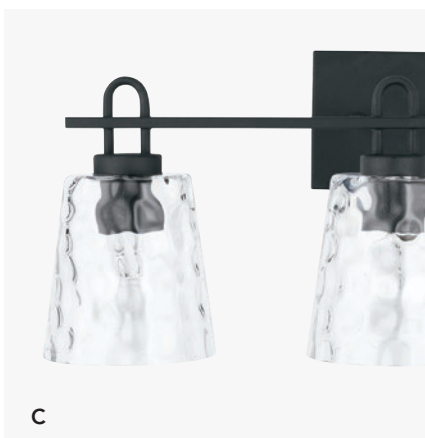

FALL IN LOVE WITH VERSATILITY AND VARIETY

An essential element in bathroom design, vanity lights add maximum impact and tie a space together.

Explore more Vanity Lights on page 408.

A

D

G

B

E

H

C

F

I

- **A. 119831BI-435 RAVENWOOD**
  23"W x 9.5"H x 5.5"E | see page 429
- **B. 143531AD-517 BURKE**
  24"W x 8.5"H x 6.25"E | see page 416
- **C. 138332BI-492 FENTON**
  24"W x 10.5"H x 8"E | see page 429

- **D. 145331BN-525 LUCAS**
  24"W x 7.75"H x 6.5"E | see page 424
- **E. 120731PN-423 CAMDEN**
  23.5"W x 9.25"H x 6.5"E | see page 443
- **F. 120531CG-422 MILAN**
  23"W x 9"H x 6.25"E | see page 442

- **G. 139133AD-497 CASSIDY**
  27"W x 9"H x 10.5"E | see page 413
- **H. 131232AB DAX**
  24"W x 10.5"H x 7"E | see page 413
- **I. 141431PN-507 BEAU**
  24"W x 9.5"H x 7"E | see page 418