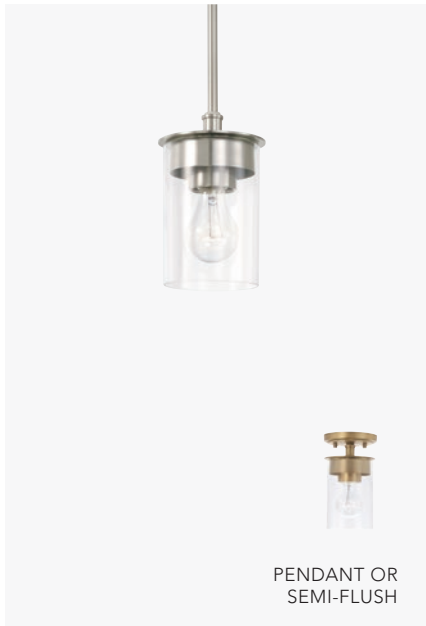

AGED BRASS, BRUSHED NICKEL OR MATTE BLACK