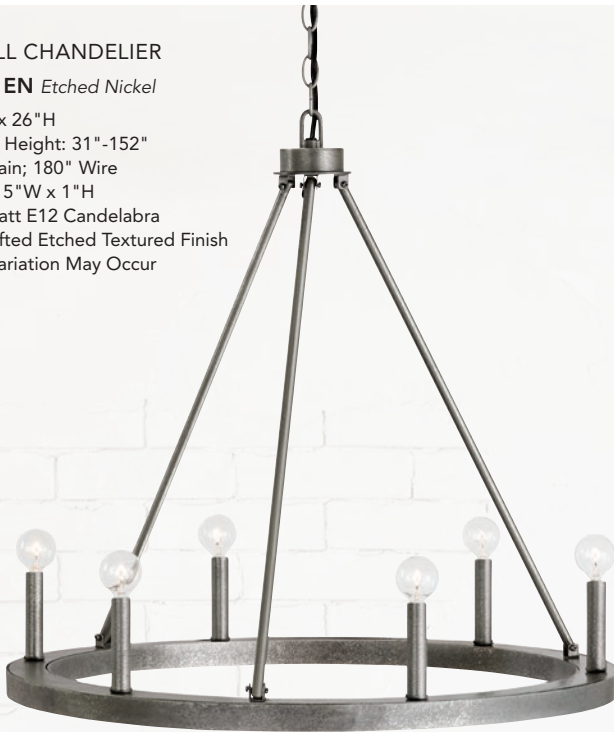

ARI SMALL CHANDELIER

▶ **440061EN** *Etched Nickel*

28.5"W x 26"H

Hanging Height: 31"-152"

120" Chain; 180" Wire

Canopy: 5"W x 1"H

6 - 60 Watt E12 Candelabra

Handcrafted Etched Textured Finish

Subtle Variation May Occur