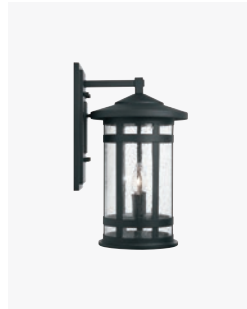

🔦 MISSION HILLS
pages 516-517