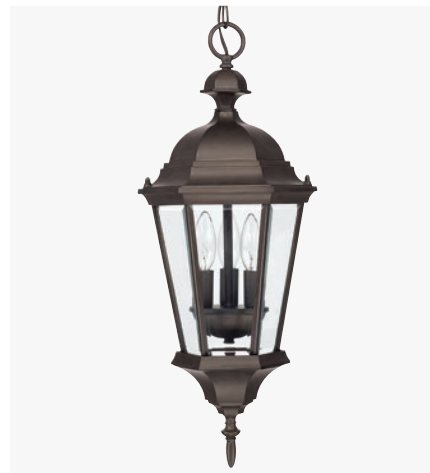

CARRIAGE HOUSE HANGING LANTERN

▲ **9724OB** *Old Bronze*
9724BK *Black*
9.5"W x 23"H
Hanging Height: 26.75"-101"
72" Chain; 120" Wire
Canopy: 5"W x 1"H
3 - 40 Watt E12 Candelabra
Clear Beveled Glass
Damp Rated