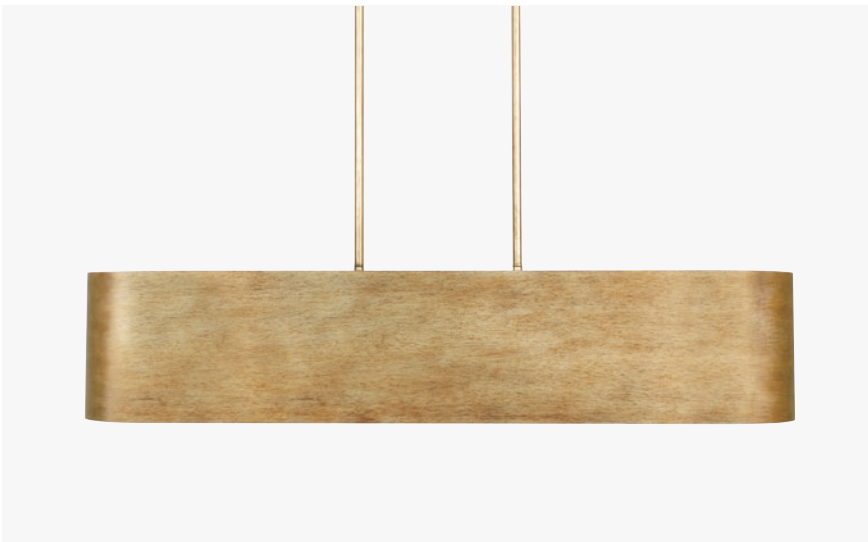

1. ◀ **839051ML JUDE ISLAND**
   Mystic Luster
   44"W x 9"H x 11"E
   Hanging Height: 20"-64"
   Rods Included 6"(2), 12"(2) & 18"(2)L
   12" Chain; 120" Wire
   Canopy: 6"W x 1"H x 13.75"L
   5 - 100 Watt E26 Medium