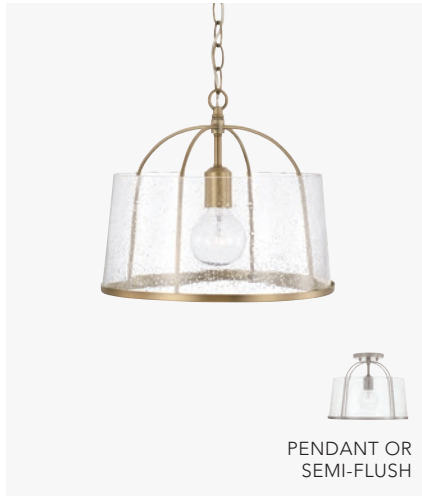

PENDANT OR SEMI-FLUSH

MADISON DUAL MOUNT

- ▲ **247011AD** *Aged Brass*
- 247011BN** *Brushed Nickel*
- 247011MB** *Matte Black*
- 13"W x 11.5"H
- Hanging Height: 10.5"-137.5"
- 120" Chain; 144" Wire
- Canopy: 5"W x 0.75"H
- 1 - 100 Watt E26 Medium
- Clear Seeded Glass
- Convertible Dual Mount