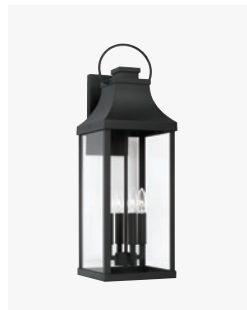

BRADFORD
pages 478-479