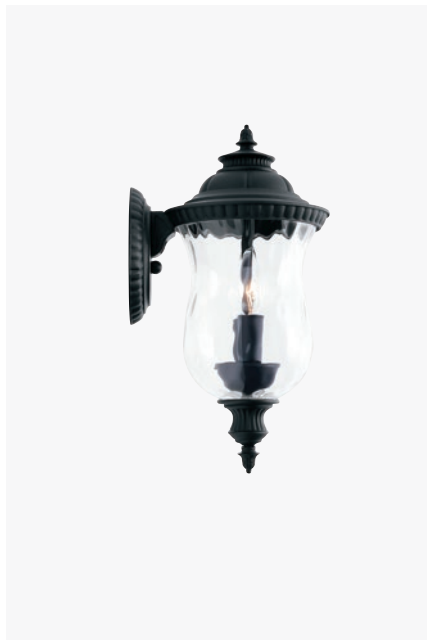

ASHFORD SMALL WALL LANTERN

▲ **939821BK** *Black*

939821OZ *Oiled Bronze*

7"W x 15"H x 8.5"E

Backplate: 4.75"W x 6"H x 1"E

Ctr/top: 6" Ctr/btm: 9"

2 - 60 Watt E12 Candelabra

Clear Water Glass

Wet Rated