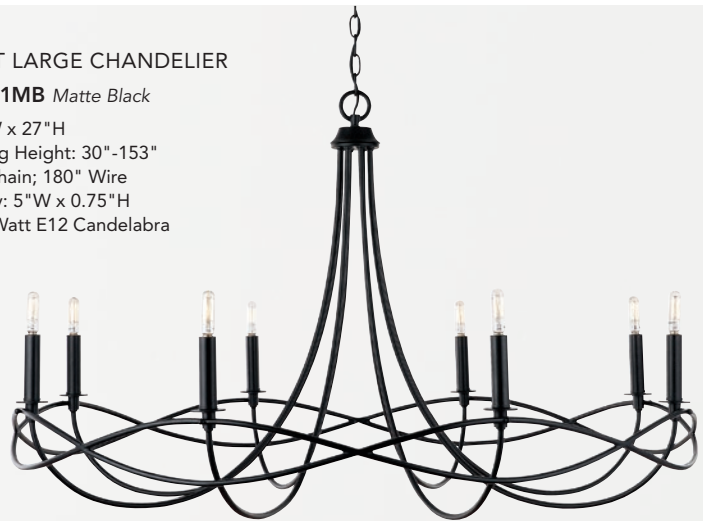

SONNET SCONCE

- ◀ **631611MB** *Matte Black*
- 5"W x 16.25"H x 6"E
- Backplate: 5"W x 5"H x 0.75"E
- Ctr/top: 2.5" Ctr/btm: 13.75"
- 1 - 60 Watt E12 Candelabra
- Damp Rated