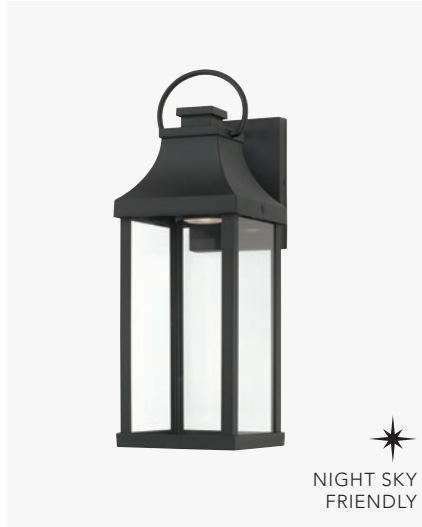

NIGHT SKY FRIENDLY OPTION
BLACK OR OILED BRONZE

RAIN or SHINE
DURABLE EXTERIOR LIGHTS

NIGHT SKY
FRIENDLY

BRADFORD NIGHT SKY
SMALL WALL LANTERN

▲ **946411BK-GL** Black
946411OZ-GL Oiled Bronze
6"W x 17.25"H x 7.5"E
Backplate: 4.75"W x 6.25"H x 0.75"E
Ctr/top: 4.75" Ctr/btm: 12.5"
1 - 7 Watt GU10 Twist Lock
Clear Glass
Wet Rated