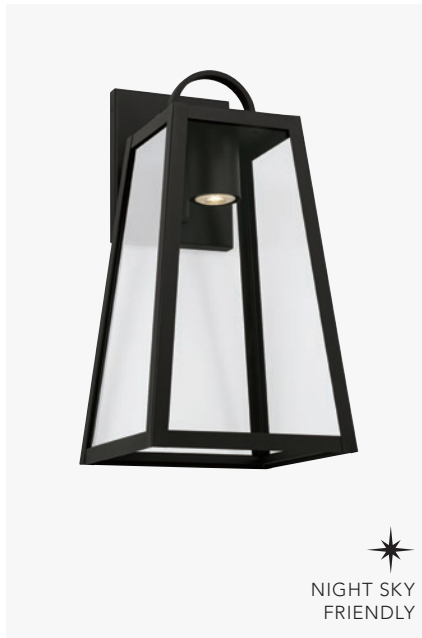

★
NIGHT SKY
FRIENDLY

LEIGHTON NIGHT SKY
MEDIUM WALL LANTERN

▲ **943712BK-GL** *Black*
943712OZ-GL *Oiled Bronze*
10"W x 19.5"H x 11"E
Backplate: 6.5"W x 8"H x 0.75"E
Ctr/top: 4" Ctr/btm: 15.5"
1 - 7 Watt GU10 Twist Lock
Clear Glass
Wet Rated