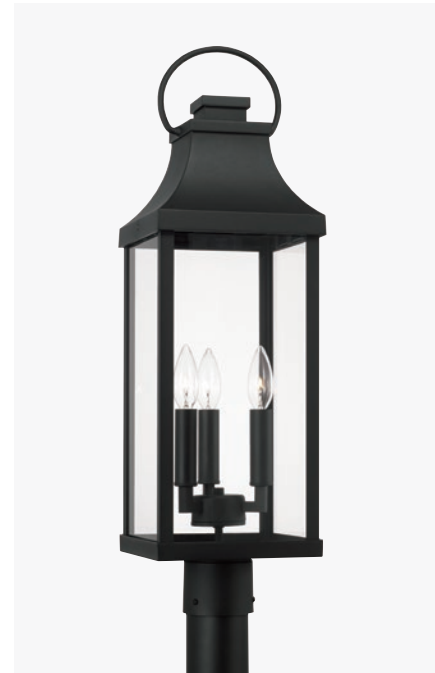

BRADFORD POST LANTERN

▲ **946432BK** Black
946432OZ Oiled Bronze

8"W x 26.75"H
3 - 60 Watt E12 Candelabra
Clear Glass
Wet Rated
Fits 3" Post (sold separately)