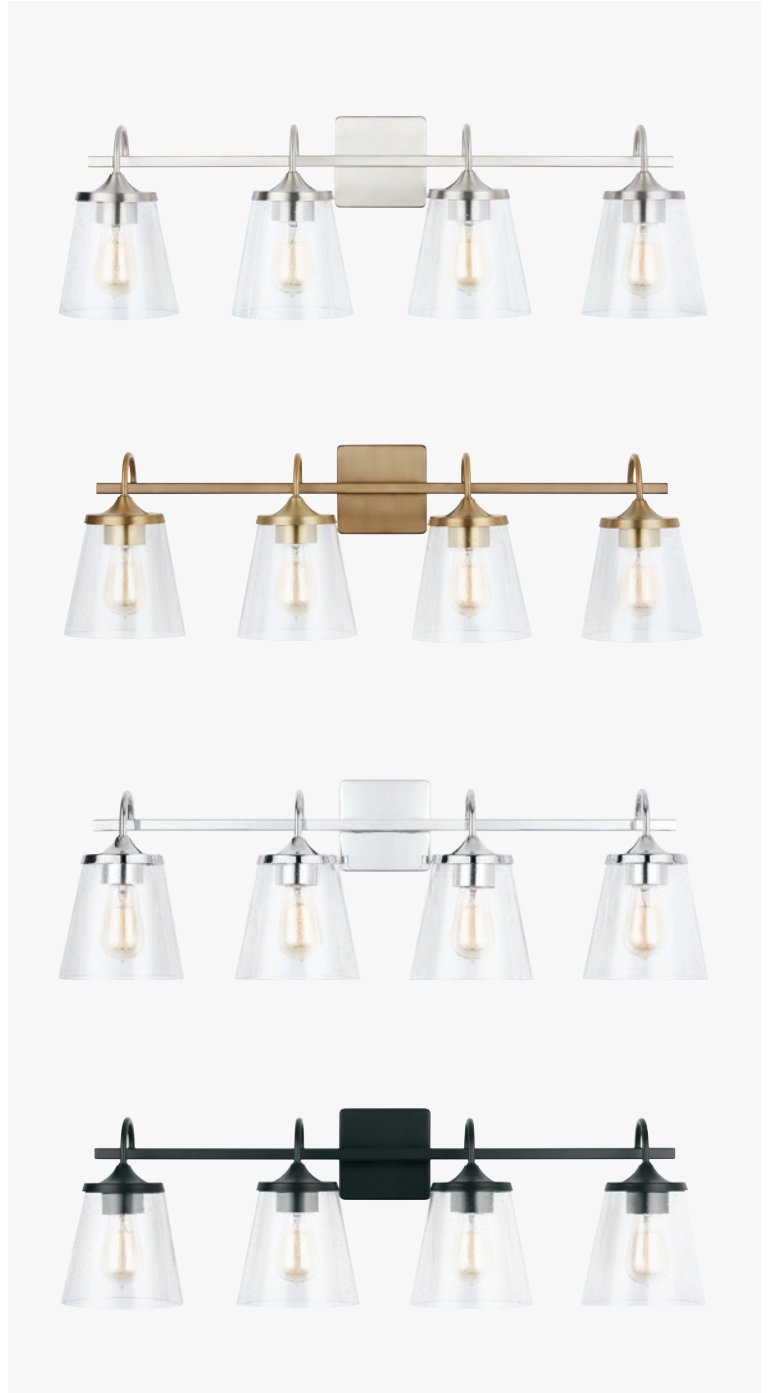

JAYNE 4-LIGHT VANITY

- ▲ **139142BN-496** *Brushed Nickel*
- ▲ **139142AD-496** *Aged Brass*
- ▲ **139142CH-496** *Chrome*
- ▲ **139142MB-496** *Matte Black*

33.25"W x 10.5"H x 9"E
Backplate: 5"W x 5"H x 0.75"E
Ctr/top: 2.5" Ctr/btm: 8"
4 - 100 Watt E26 Medium
Clear Seeded Glass
Damp Rated