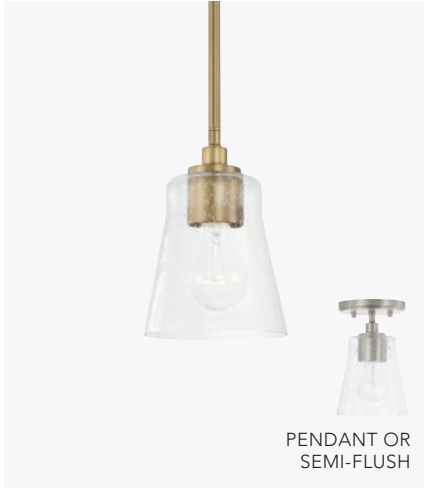

FOYERS + PENDANTS

PENDANT OR
SEMI-FLUSH

BAKER MINI PENDANT

- ▲ **346911AD-533** *Aged Brass*
- **346911BN-533** *Brushed Nickel*
- **346911MB-533** *Matte Black*

5.5"W x 7.75"H
Hanging Height: 8.5"-53.25"
Rods Included 6"(2) & 12"(2)
6" Chain; 72" Wire
Canopy: 5"W x 0.75"H
1 - 100 Watt E26 Medium
Clear Seeded Glass
Convertible Dual Mount