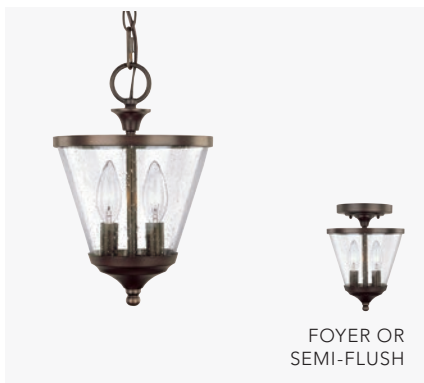

▲ **4032BB-236 STANTON DUAL MOUNT**