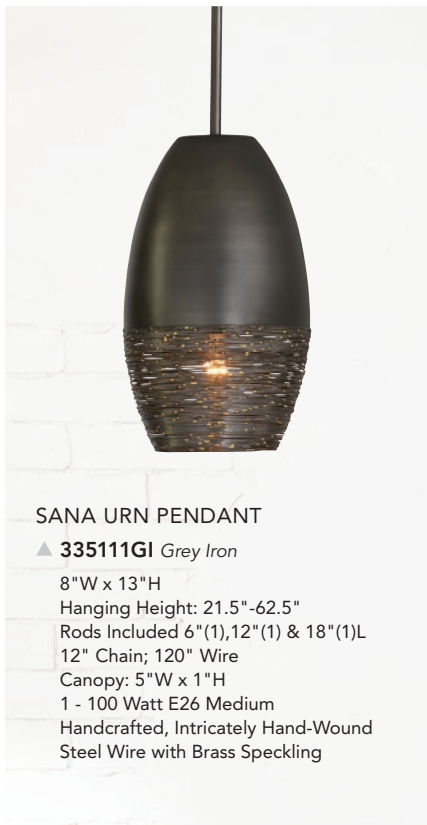

SANA URN PENDANT

- ▲ **335111GI** *Grey Iron*
- 8"W x 13"H
- Hanging Height: 21.5"-62.5"
- Rods Included 6"(1), 12"(1) & 18"(1)L
- 12" Chain; 120" Wire
- Canopy: 5"W x 1"H
- 1 - 100 Watt E26 Medium
- Handcrafted, Intricately Hand-Wound
- Steel Wire with Brass Speckling