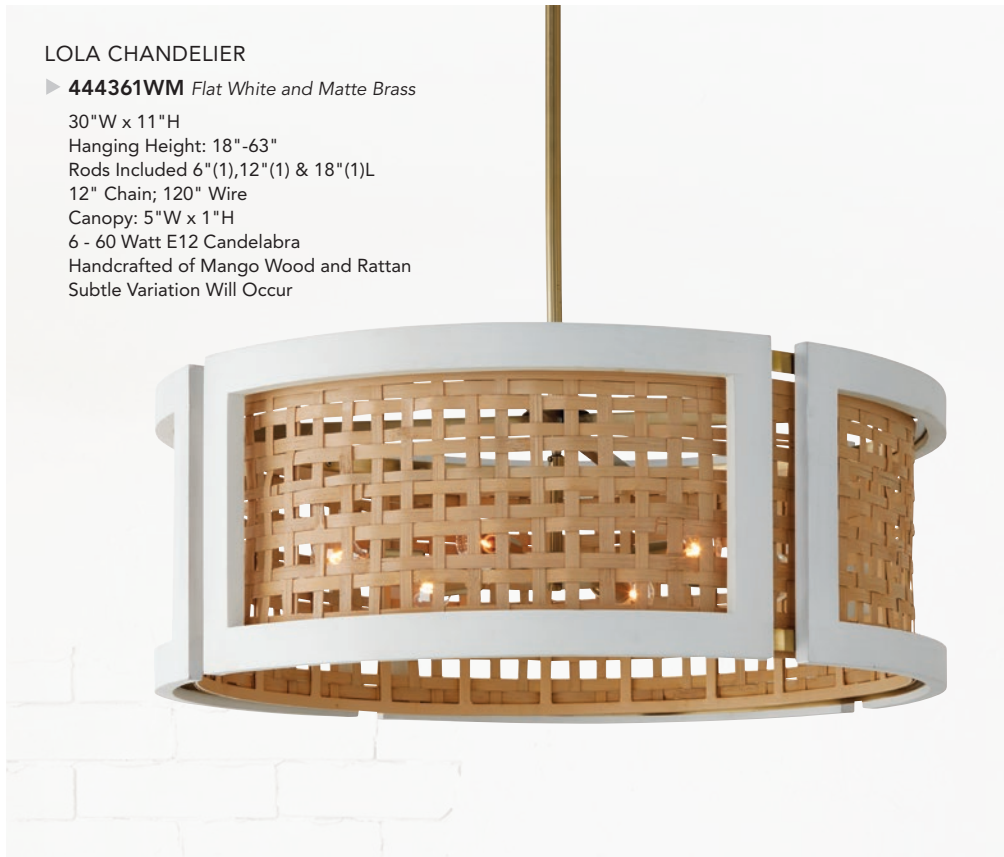

LOLA CHANDELIER

▶ **444361WM** Flat White and Matte Brass

30"W x 11"H

Hanging Height: 18"-63"

Rods Included 6"(1), 12"(1) & 18"(1)L

12" Chain; 120" Wire

Canopy: 5"W x 1"H

6 - 60 Watt E12 Candelabra

Handcrafted of Mango Wood and Rattan

Subtle Variation Will Occur

PENDANT OR
SEMI-FLUSH

LOLA PENDANT

▲ **344341WM** Flat White and Matte Brass

24"W x 14"H

Hanging Height: 21"-66"

Rods Included 6"(1), 12"(1) & 18"(1)L

Hanging Height: 10.5"-137.25"

120" Chain; 180" Wire

Canopy: 5"W x 1"H

4 - 60 Watt E12 Candelabra

Handcrafted of Mango Wood and Rattan

Convertible Dual Mount

Subtle Variation Will Occur

Maren