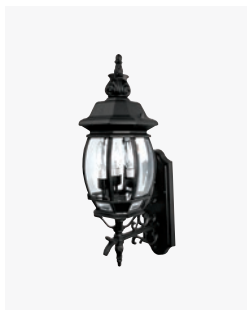

FRENCH COUNTRY
page 500