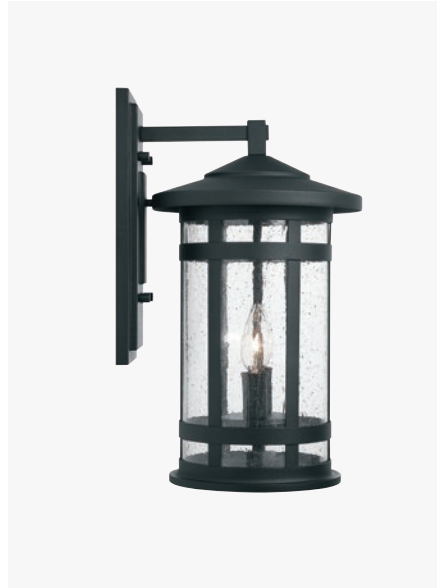

MISSION HILLS MEDIUM WALL LANTERN

▲ **935521BK** *Black*
935521OZ *Oiled Bronze*

9"W x 16.5"H x 10.25"E
Backplate: 5"W x 11.5"H x 1"E
Ctr/top: 2.75" Ctr/btm: 13.75"
2 - 60 Watt E12 Candelabra
Antiqued Seeded Glass
Wet Rated