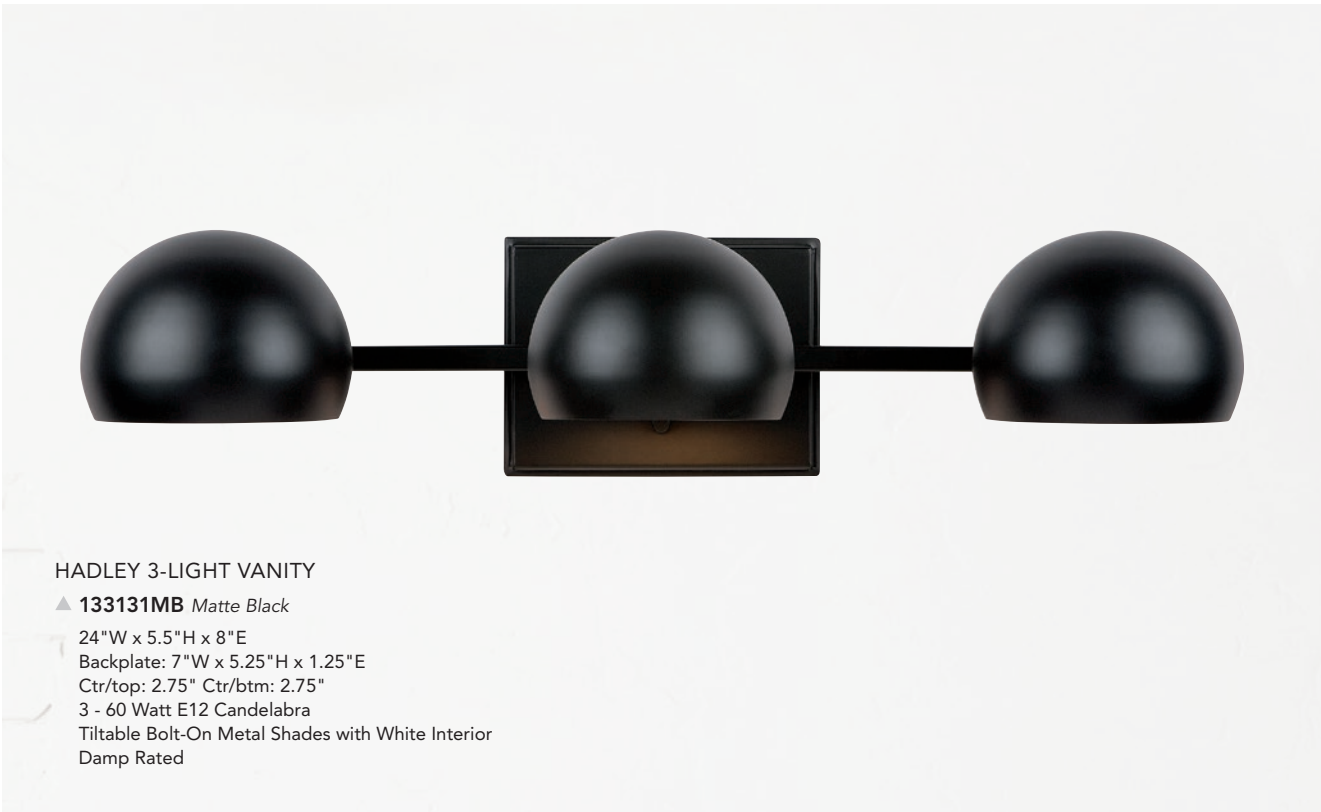

▲ **237031WG** *Winter Gold*
15"W x 13"H
3 - 60 Watt E12 Candelabra
White Fabric Shade with Frosted Glass Diffuser
Damp Rated
K9 Crystal Adornment

Hadley

MATTE BLACK

HADLEY SCONCE

▲ **633111MB** Matte Black
5.5"W x 7.75"H x 9.75"E
Backplate: 5"W x 5"H x 0.75"E
Ctr/top: 2.75" Ctr/btm: 5"
1 - 60 Watt E12 Candelabra
Tilttable Metal Shade with White Interior
Damp Rated