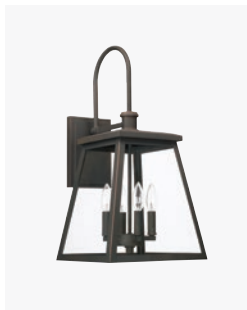

BELMORE
page 475