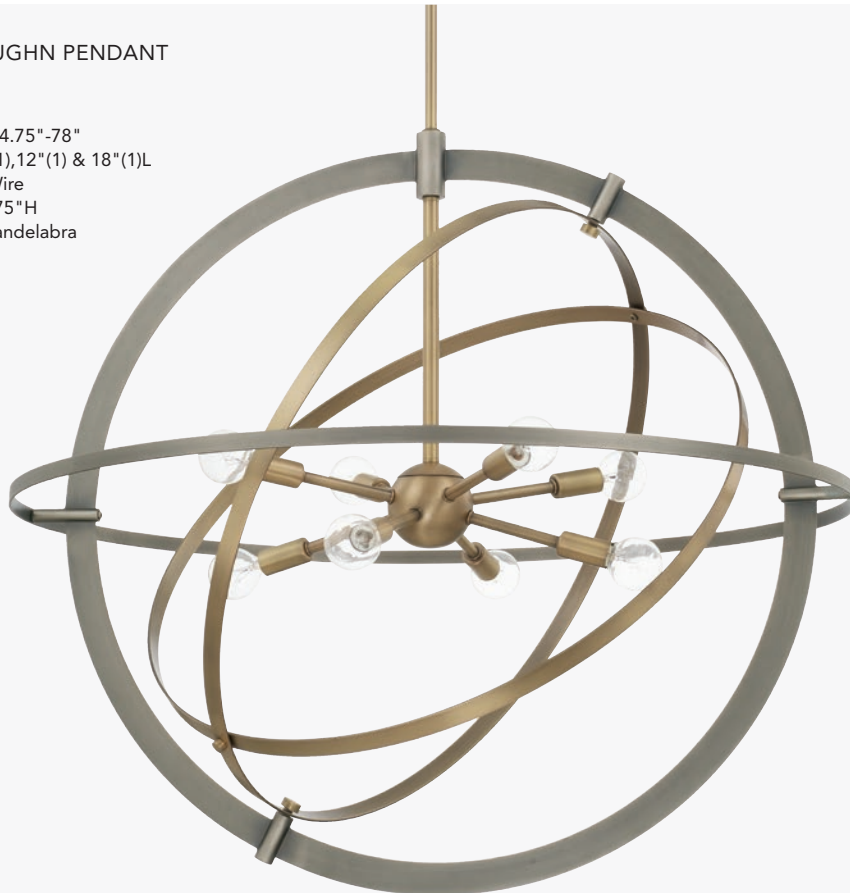

▶ **325681AM VAUGHN PENDANT**

Aged Metal

30.5"W x 28"H

Hanging Height: 34.75"-78"

Rods Included 6"(1), 12"(1) & 18"(1)L

12" Chain; 120" Wire

Canopy: 5"W x 0.75"H

8 - 60 Watt E12 Candelabra