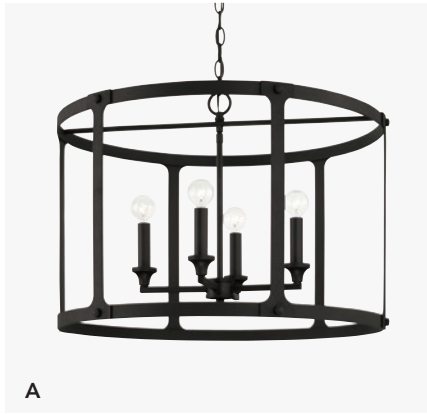

Explore more Foyers + Pendants on page 258.

A. 340862GK RAINEY LARGE PENDANT
29"W x 13"H | see page 349

**B. 333813BN-472 RABUN
STONE-SEEDED GLASS PENDANT**
12"W x 21.5"H | see page 327

C. 340612PW DESTIN CLOCHE PENDANT
17.5"W x 11.5"H | see page 342

**H. 336011YP-485 INGLEWOOD
RIPPLE GLASS PENDANT**
15"W x 19.25"H | see page 325

*DRUM
UP
SOME
DRAMA*

A

D

G

B

E

H