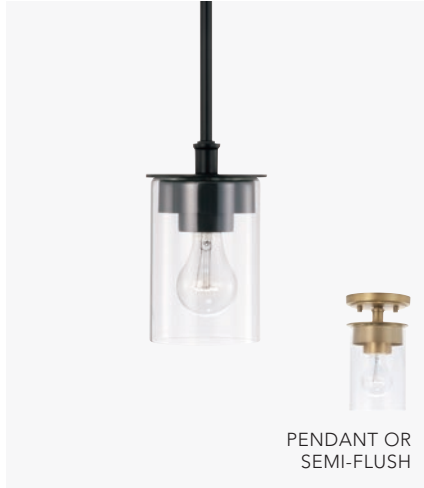

PENDANT OR
SEMI-FLUSH

PENDANT OR
SEMI-FLUSH

MASON MINI DUAL MOUNT

- ▲ **246811MB-532** *Matte Black*
- **246811AD-532** *Aged Brass*
- **246811BN-532** *Brushed Nickel*

5"W x 7.75"H
Hanging Height: 8.5"-2.75"
120" Chain; 144" Wire
Rods Included 6"(2) & 12"(2)
1 - 100 Watt E26 Medium
Clear Glass
Convertible Dual Mount