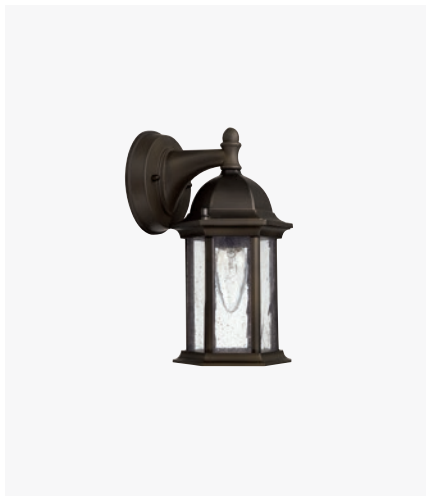

MAIN STREET EXTRA SMALL WALL LANTERN

▲ **9831OB** *Old Bronze*
9831BK *Black*
5"W x 9.5"H x 6.25"E
Backplate: 4.5"W x 4.5"H x 1"E
Ctr/top: 2" Ctr/btm: 7.5"
1 - 75 Watt E26 Medium
Antiqued Glass
Wet Rated