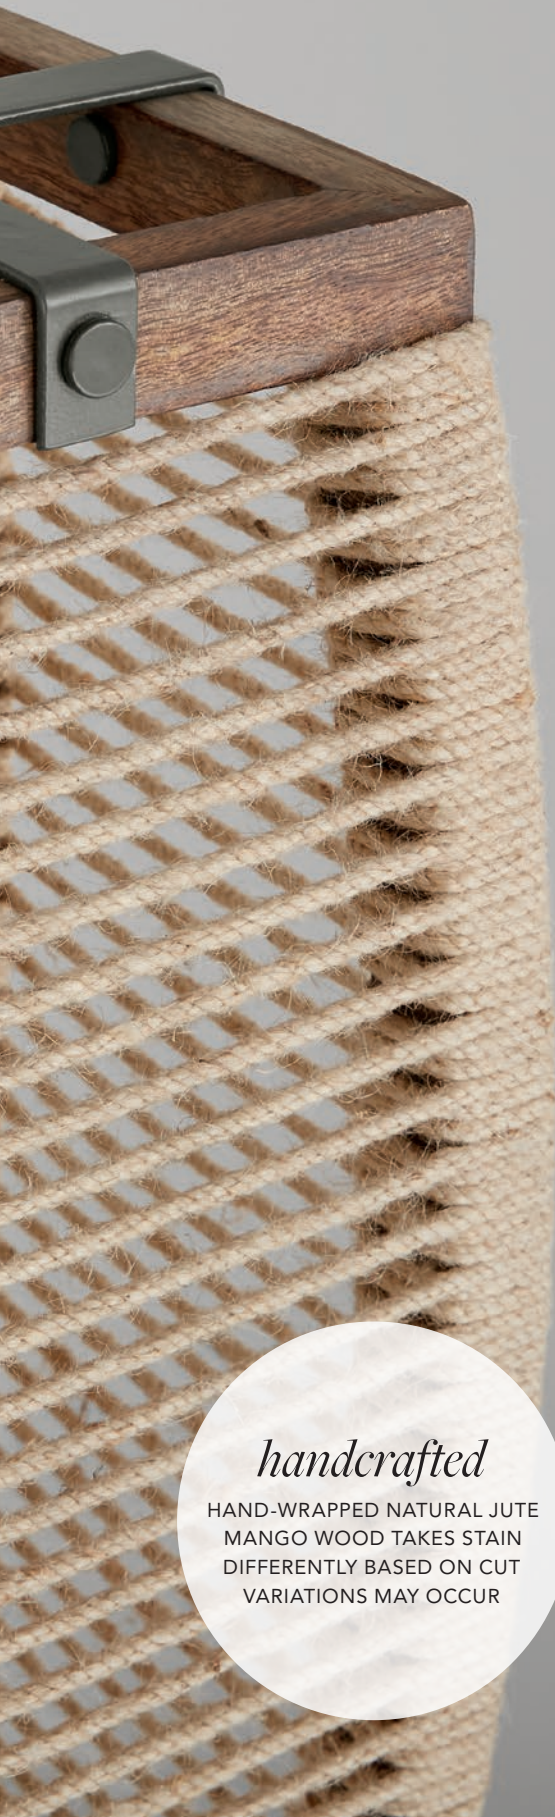

handcrafted

HAND-WRAPPED NATURAL JUTE
MANGO WOOD TAKES STAIN
DIFFERENTLY BASED ON CUT
VARIATIONS MAY OCCUR