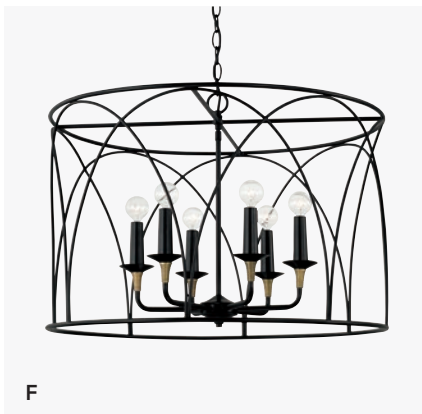

E

F

I

CREATE A WELL-ROUNDED ROOM

When a simple shape has striking features, it instantly draws the eye upward and adds dimension to any space. The layers of contrast and character become the center of attention.

See more Foyers + Pendants on page 258.

A. 344941BI BRENNEN LARGE PENDANT
25"W x 18"H | see page 77

D. 344641MA BODIE PENDANT
24.5"W x 11"H | see page 294

G. 341281KP CECILIA MEDIUM PENDANT
24.25"W x 14"H | see page 81

B. 345741MB AVERY DRUM PENDANT
24"W x 17"H | see page 44

E. 344061FK RICO DRUM PENDANT
22"W x 13"H | see page 193

H. 346041MB LENNON PENDANT
25.5"W x 16.75"H | see page 279

C. 344642WK ARCHER PENDANT
24"W x 14"H | see page 281

F. 345661KB AMARA DRUM PENDANT
28"W x 20.5"H | see page 39

I. 343942CW TALLULAH DRUM PENDANT
24"W x 14"H | see page 215