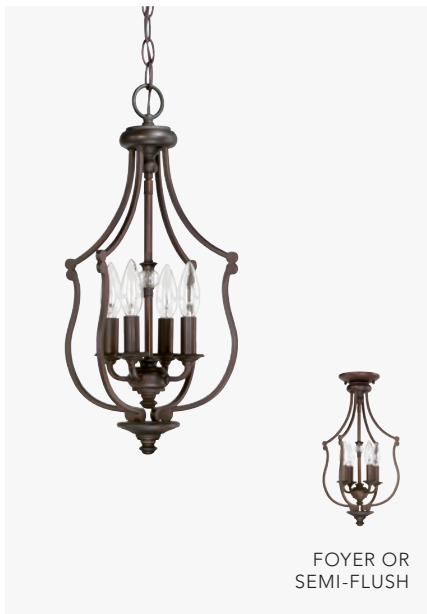

FOYER OR
SEMI-FLUSH

▲ **4704BB LEIGH SMALL FOYER**
Burnished Bronze
10.5"W x 19.75"H
Hanging Height: 18.5"-144.25"
120" Chain; 180" Wire
Canopy: 5"W x 1"H
4 - 60 Watt E12 Candelabra
K9 Crystal Adornment
Convertible Dual Mount