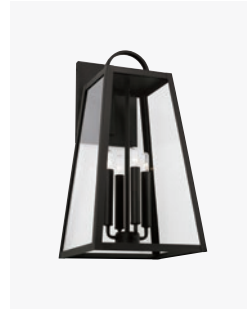

🔦 LEIGHTON
pages 508-509